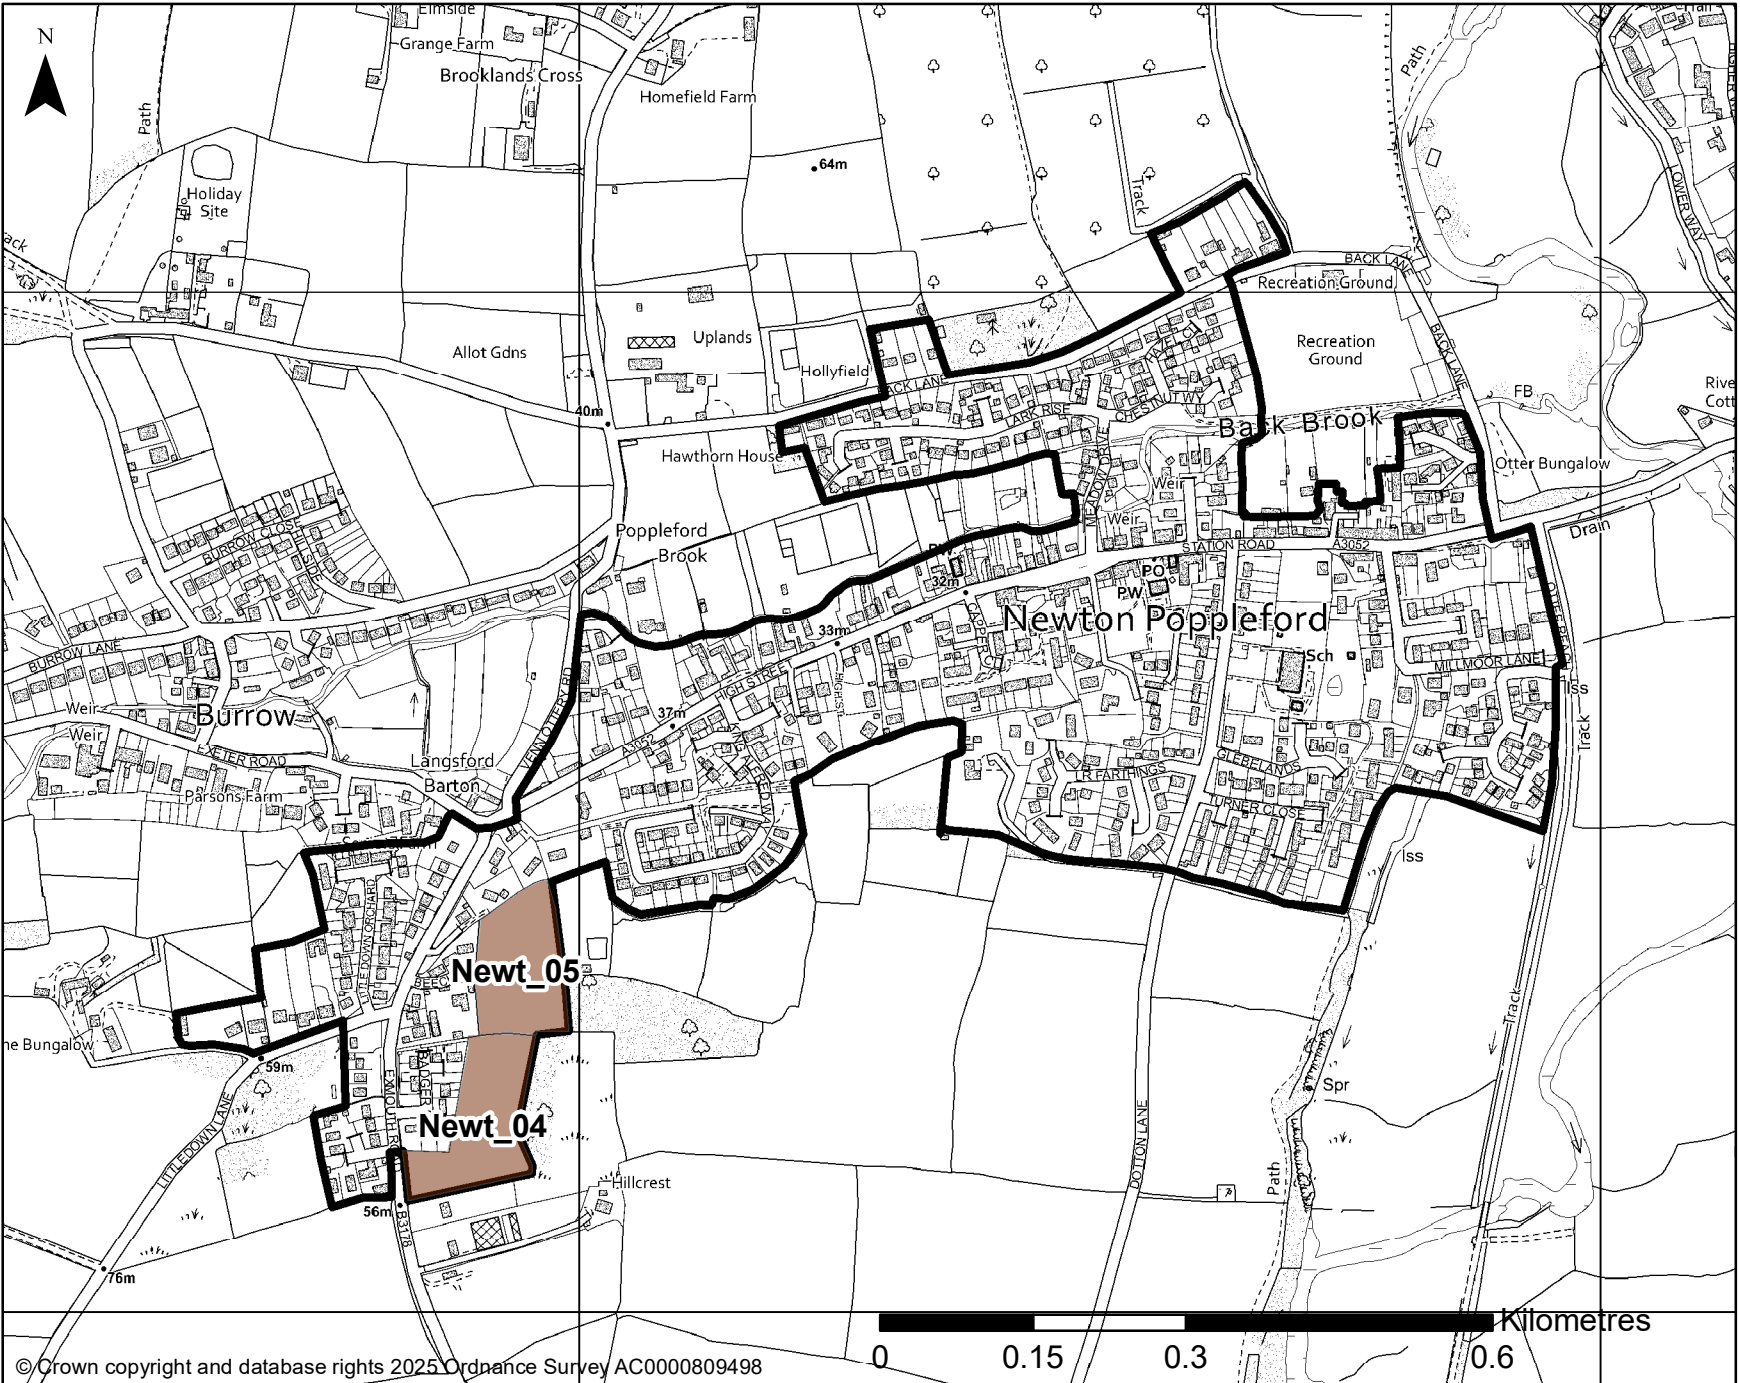

n.b. This inset map has been provided as an additional resource; the definitive version of the Policies Map is the interactive version which can be accessed here: <https://maps.strata.solutions/portal/apps/webappviewer/index.html?appid=8da794a146d94df680ee37c7589e9a1e>

Legend (key policy boundaries shown only)

Site Allocations (SD22)

Type

- Housing
- Settlement Boundaries (SP05)

East Devon Local Plan 2020-2042 (Reg 19 Consultation)
inset to Policies Map
Newton Poppleford