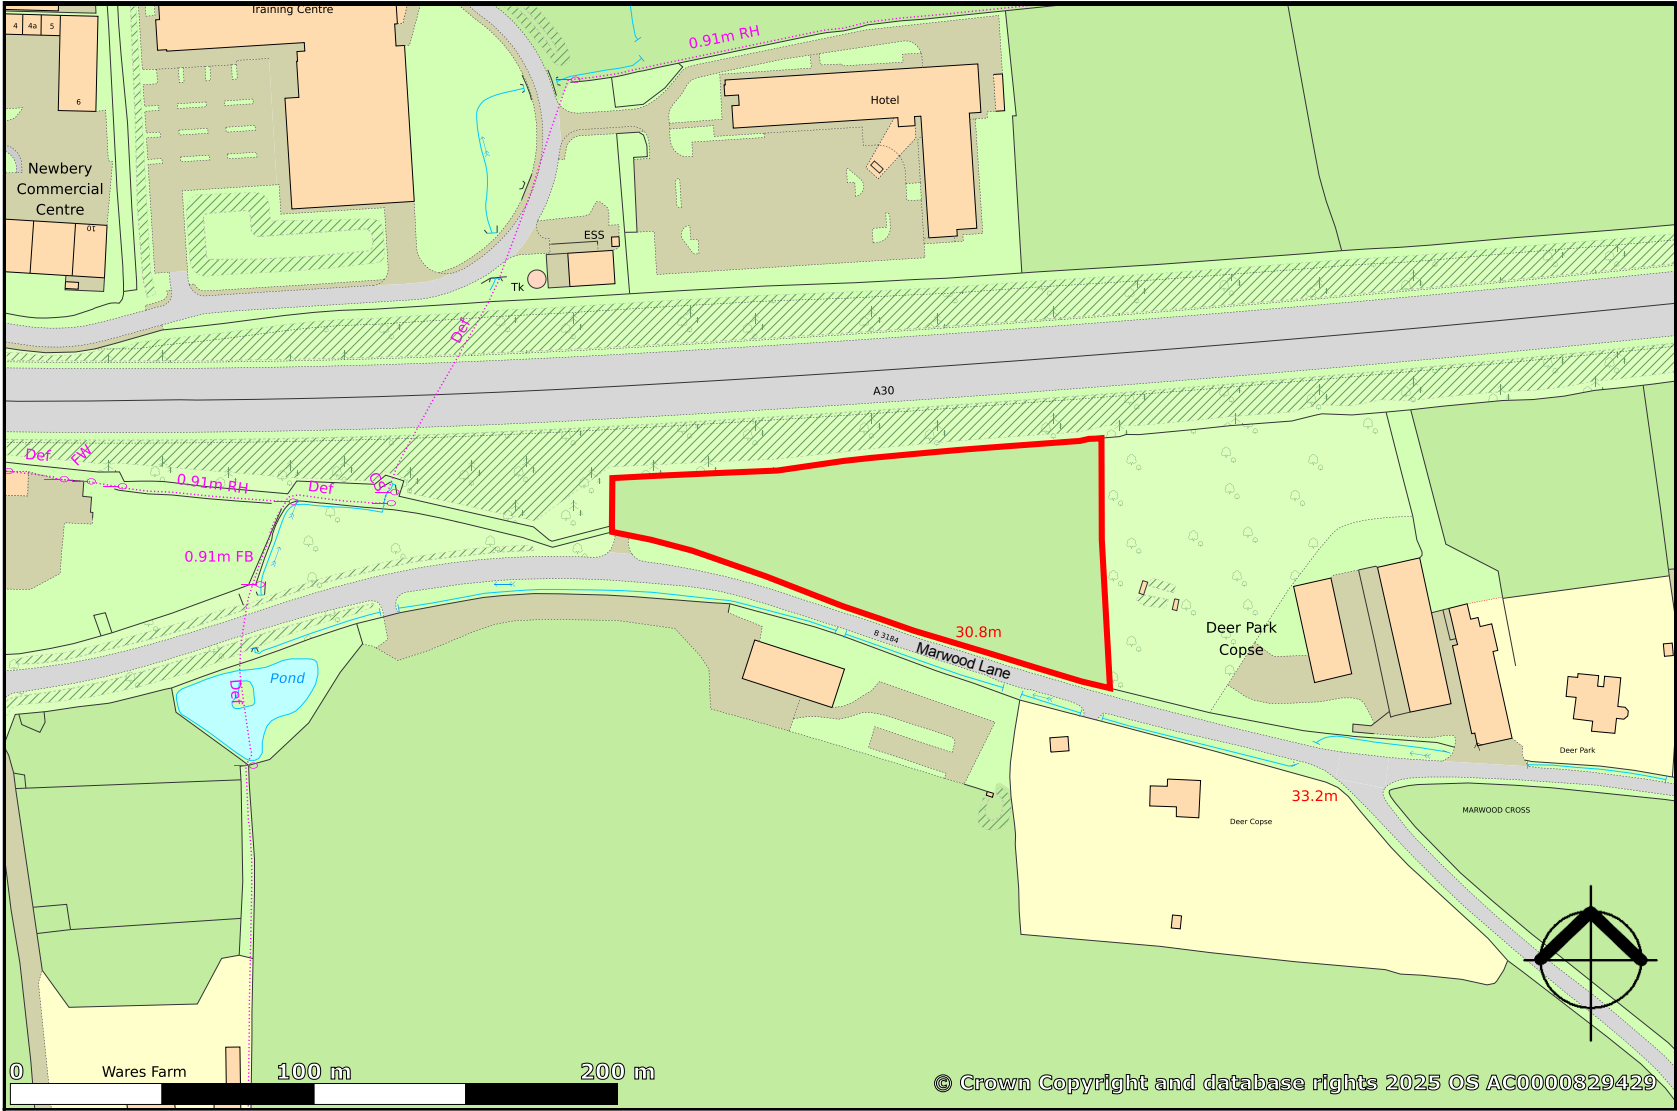

Land at Marwood Lane, East Devon

created on edozo

Plotted Scale - 1:2,500

This plan is published for the convenience of identification only and although believed to be correct is not guaranteed and it does not form any part of any contract.