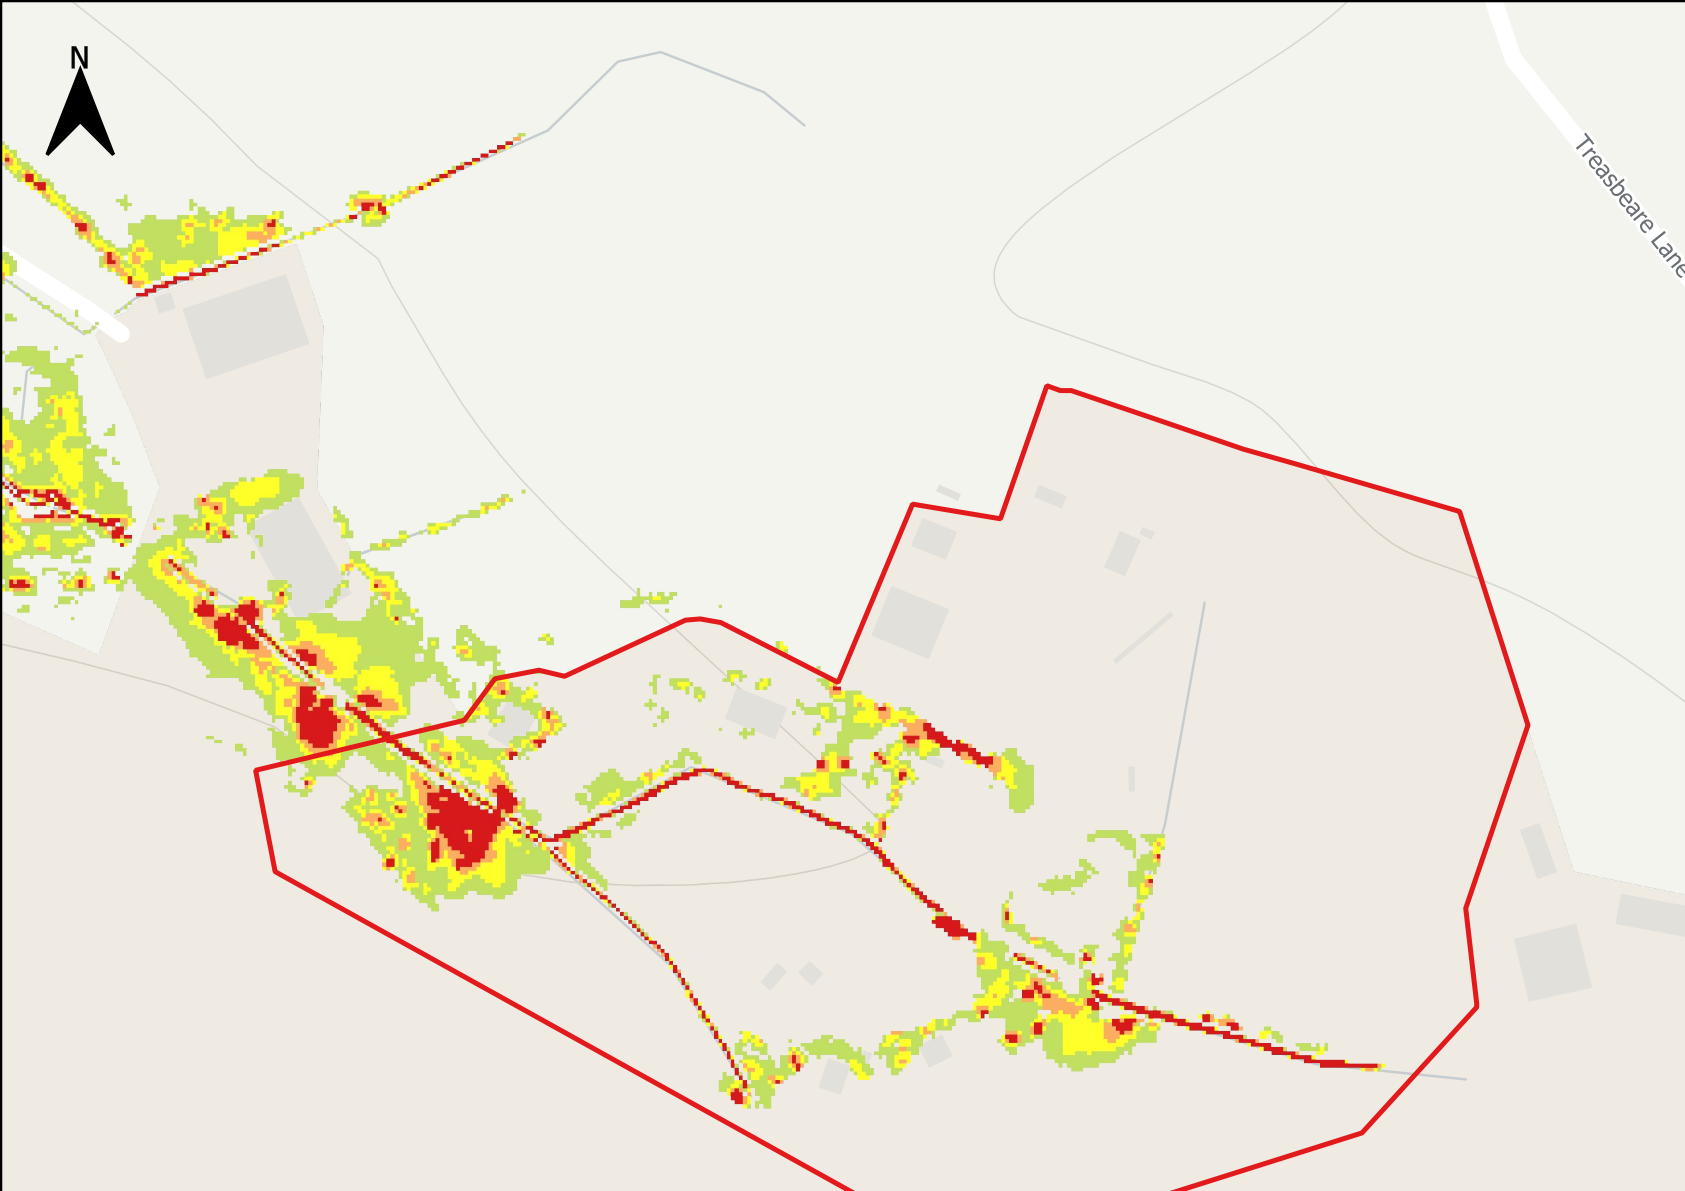

 Exeter Airport

Treasbare Lane

Fluvial Modelling 3.3% AEP plus 46% climate change

Legend

 Site Boundary

Depth (m)

 < 0.1

 0.1 - 0.3

 Exeter Airport

Treasbare Lane

Fluvial Modelling 1% AEP plus 46% climate change

Legend

 Site Boundary

Velocity (m/s)

 < 0.1

 0.1 - 0.2

 0.2 - 0.3

 0.3 - 0.4

 > 0.4

Drawn By: EG Date: 11/08/2025
Checked By: EH Date: 11/08/2025
Approved By: EH Date: 11/08/2025
Revision: P01

Contains OS data © Crown copyright and database right (2025). Contains Environment Agency information © Environment Agency and database right 2025. All rights reserved.

 Exeter Airport

Treasbare Lane

Fluvial Modelling 3.3% AEP plus 46% climate change

Legend

Site Boundary

Velocity (m/s)

< 0.1

0.1 - 0.2