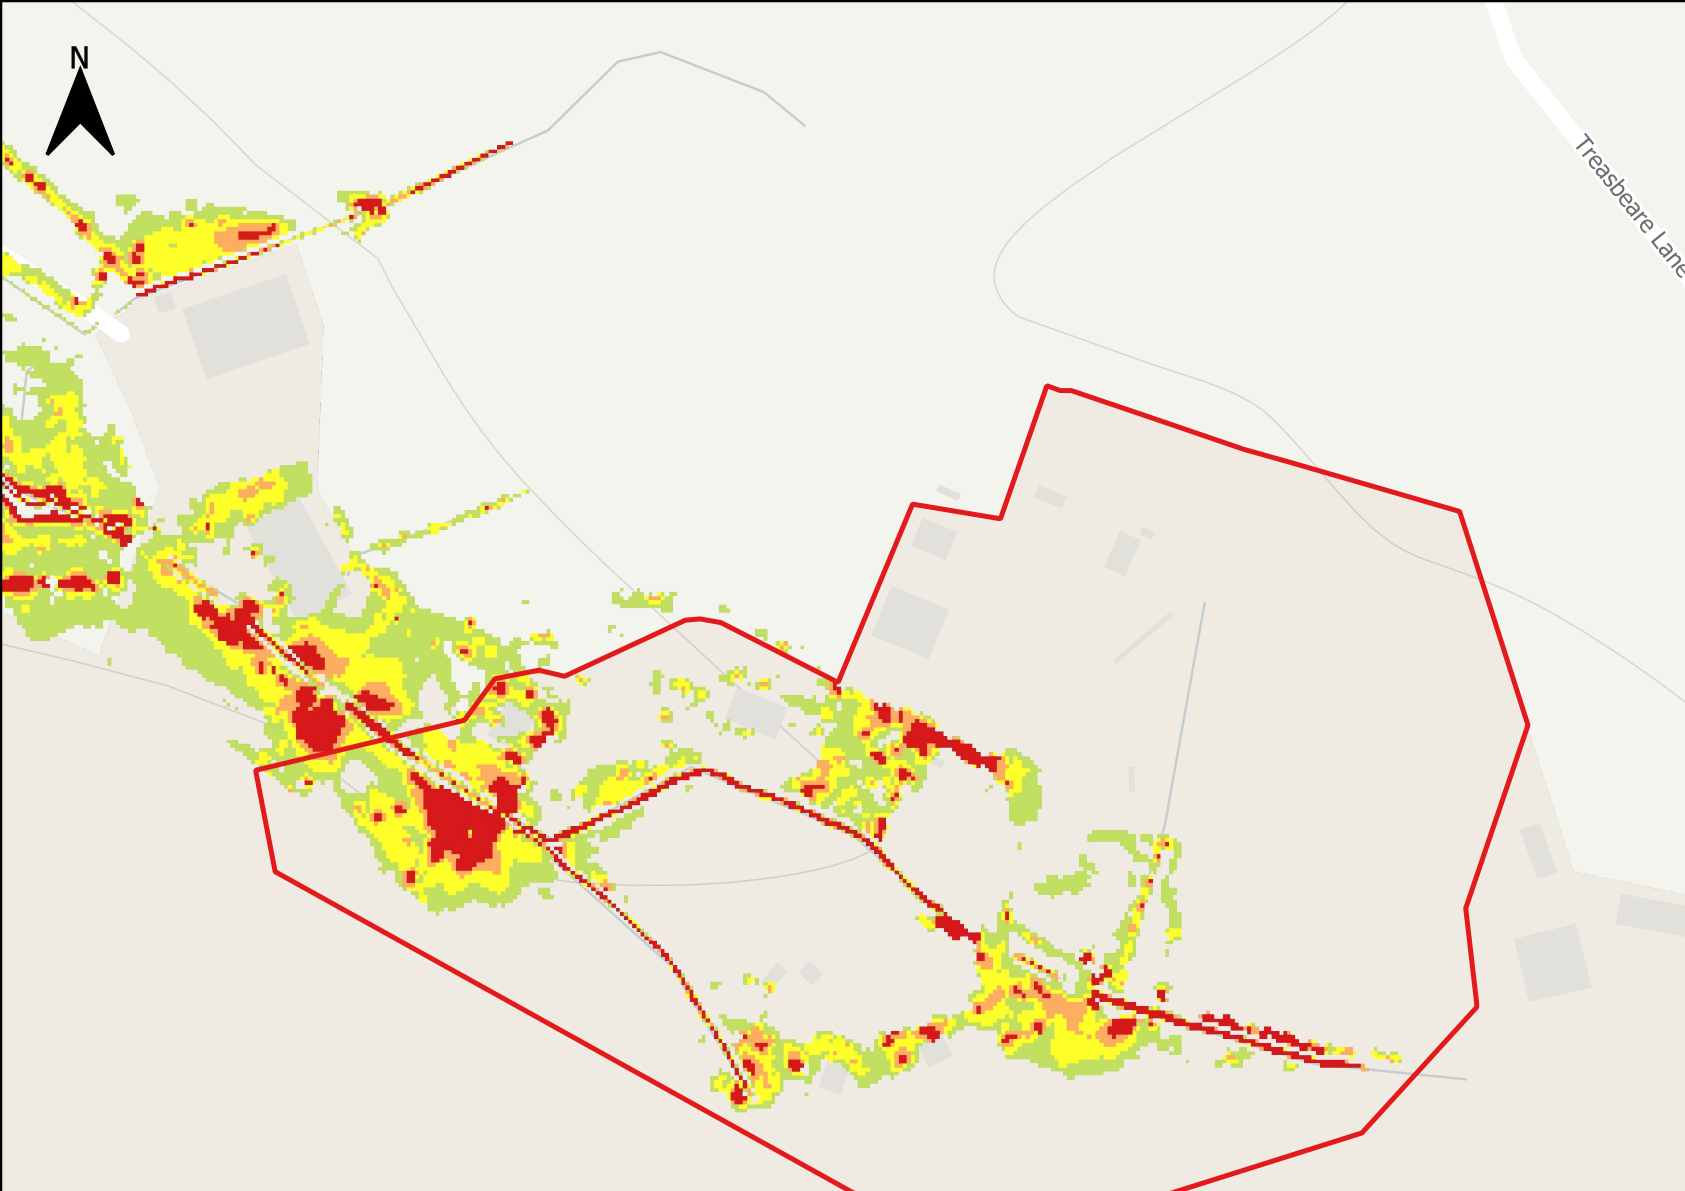

Treasbare Lane

Fluvial Modelling 1% AEP plus 46% climate change

Legend

 Site Boundary

Depth (m)

 < 0.1

 0.1 - 0.3

 0.3 - 0.6

 Exeter Airport

Treasbare Lane

Fluvial Modelling 3.3% AEP plus 46% climate change

Legend

 Site Boundary

Depth (m)

 < 0.1

 0.1 - 0.3

 Exeter Airport

Treasbare Lane

Fluvial Modelling 1% AEP plus 46% climate change

Legend

 Site Boundary

Velocity (m/s)

 < 0.1

 0.1 - 0.2

 Exeter Airport

Treasbare Lane

Fluvial Modelling 3.3% AEP plus 46% climate change

Legend

Site Boundary

Velocity (m/s)

< 0.1

0.1 - 0.2