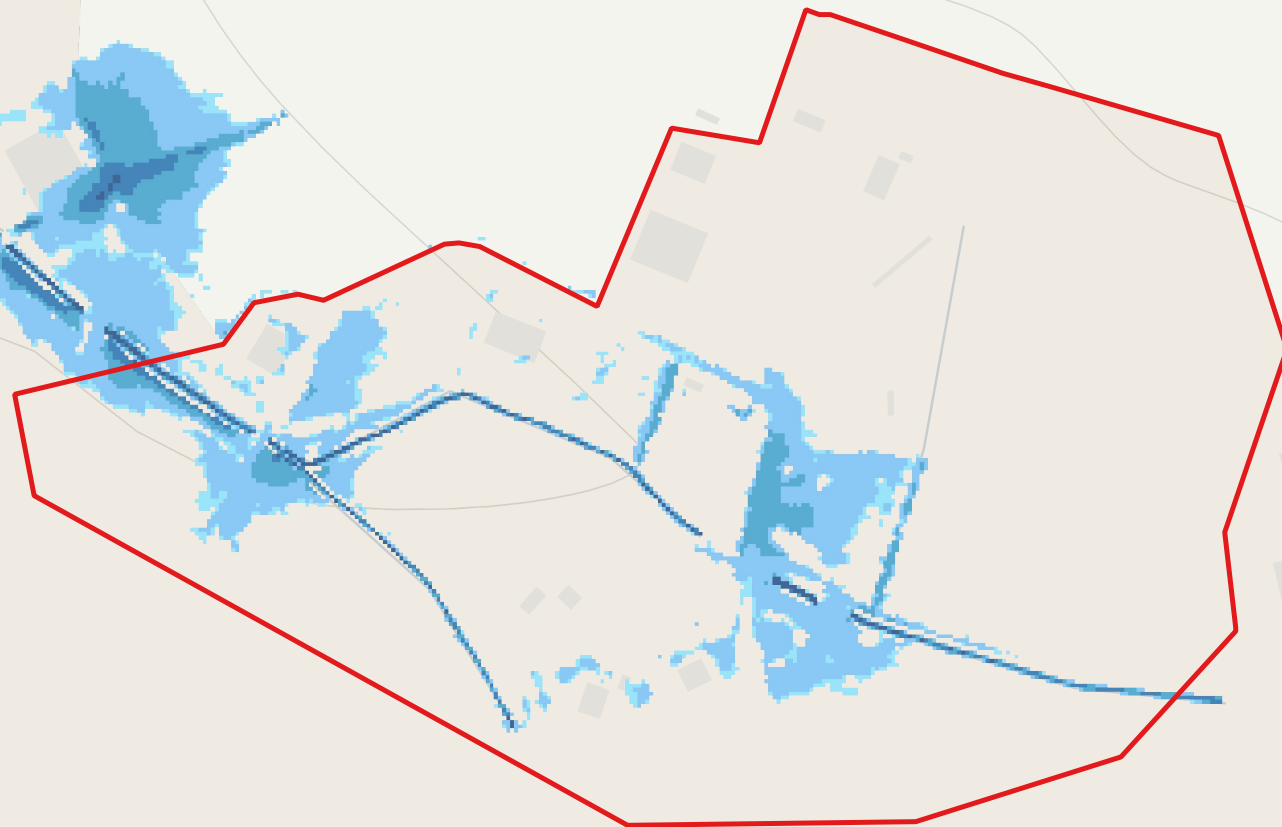

Treasbare Lane

Fluvial Modelling 1% AEP plus 46% climate change

Legend

 Site Boundary

Depth (m)

 < 0.1

 0.1 - 0.3

 0.3 - 0.6

 Exeter Airport

Treasbare Lane

Fluvial Modelling 3.3% AEP plus 46% climate change

Legend

 Site Boundary

Depth (m)

 < 0.1

 0.1 - 0.3

 Exeter Airport

Treasbare Lane

Fluvial Modelling 1% AEP plus 46% climate change

Legend

 Site Boundary

Velocity (m/s)

 < 0.1

 0.1 - 0.2