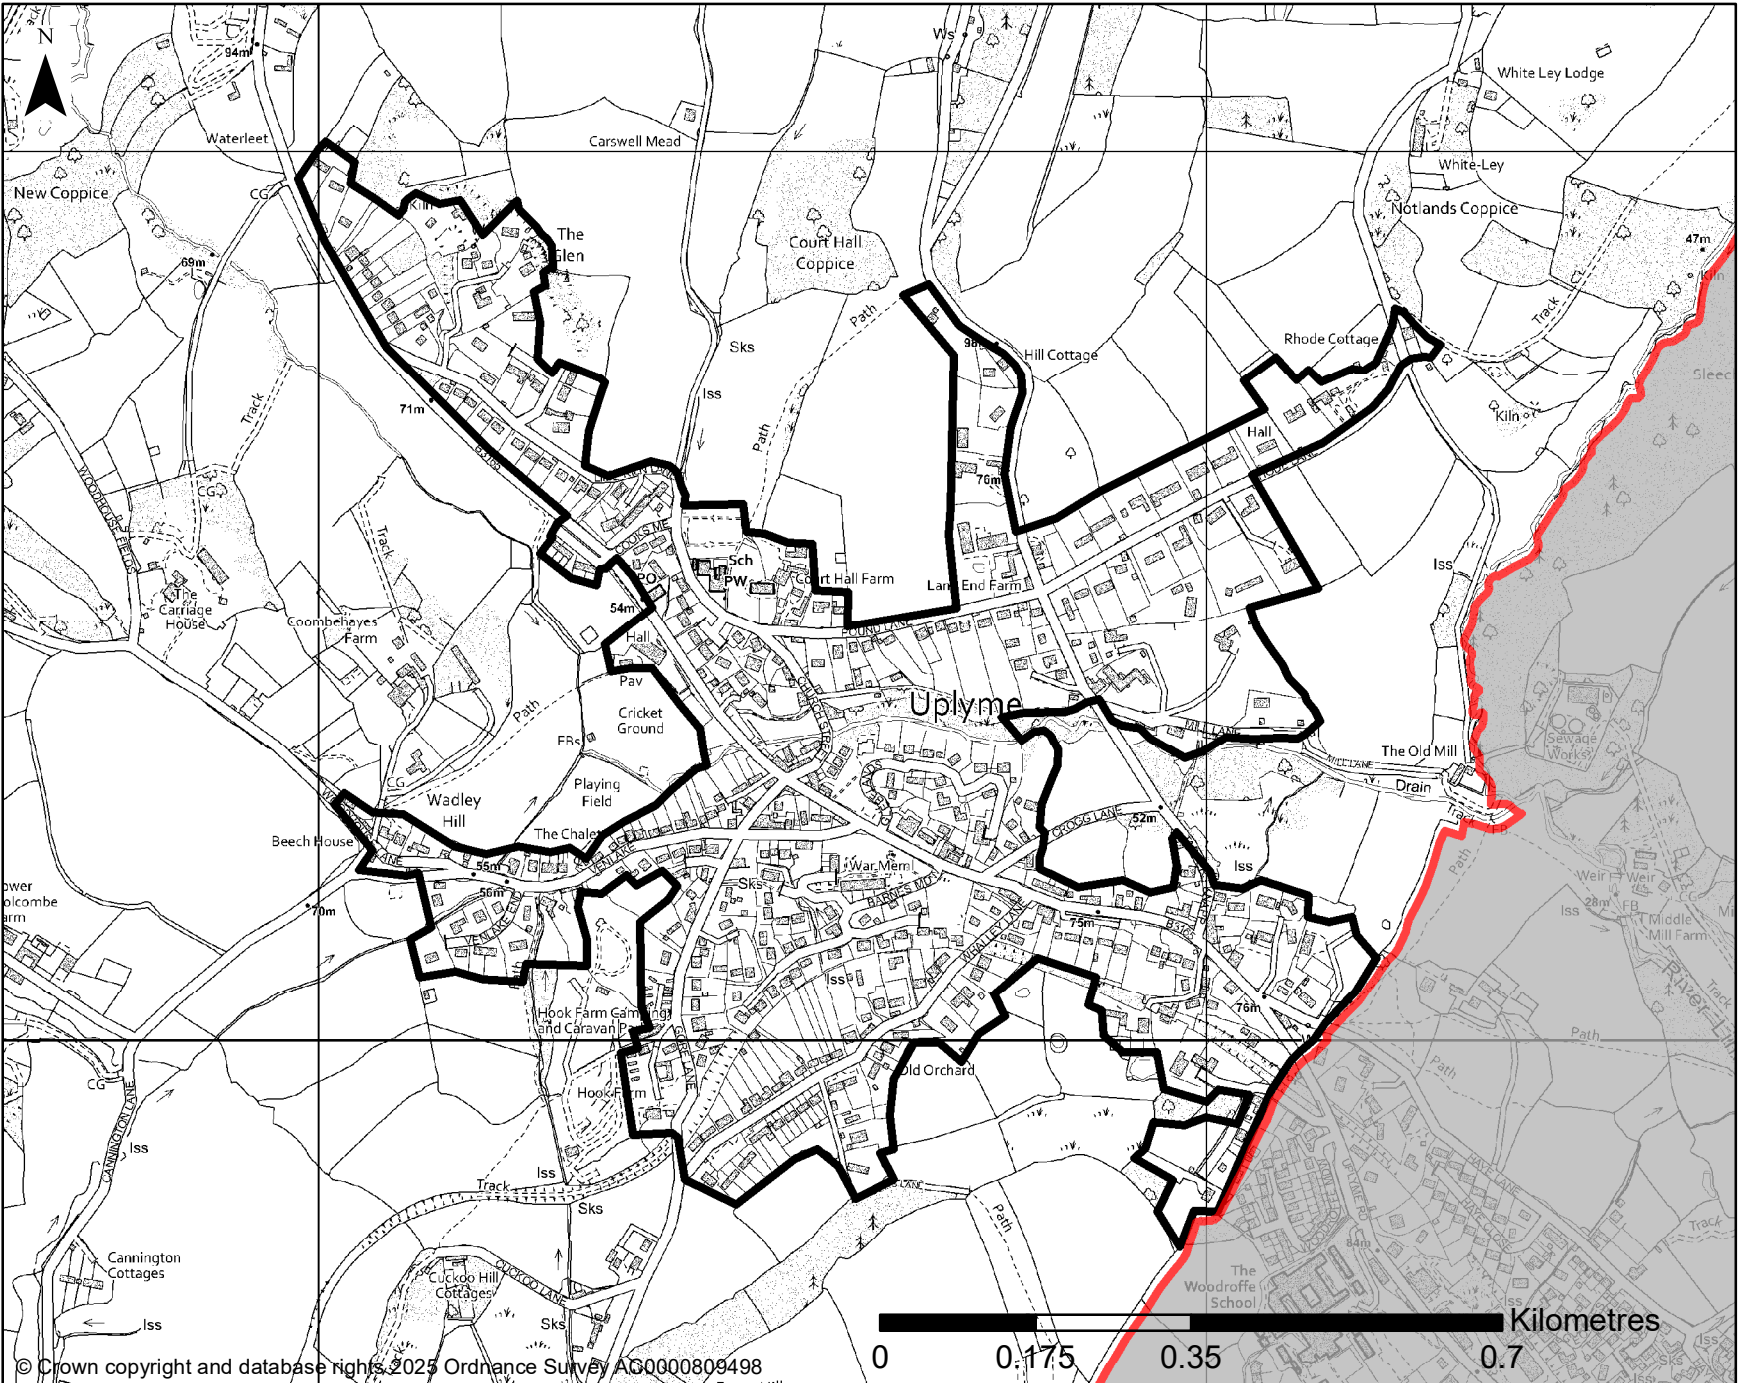

n.b. This inset map has been provided as an additional resource; the definitive version of the Policies Map is the interactive version which can be accessed here: <https://maps.strata.solutions/portal/apps/webappviewer/index.html?appid=8da794a146d94df680ee37c7589e9a1e>

**Legend (key policy boundaries shown only)**

-  Settlement Boundaries (SP05)
-  OUTSIDE EDDC BOUNDARY

**East Devon Local Plan 2020-2042 (Reg 19 Consultation)**  
**inset to Policies Map**