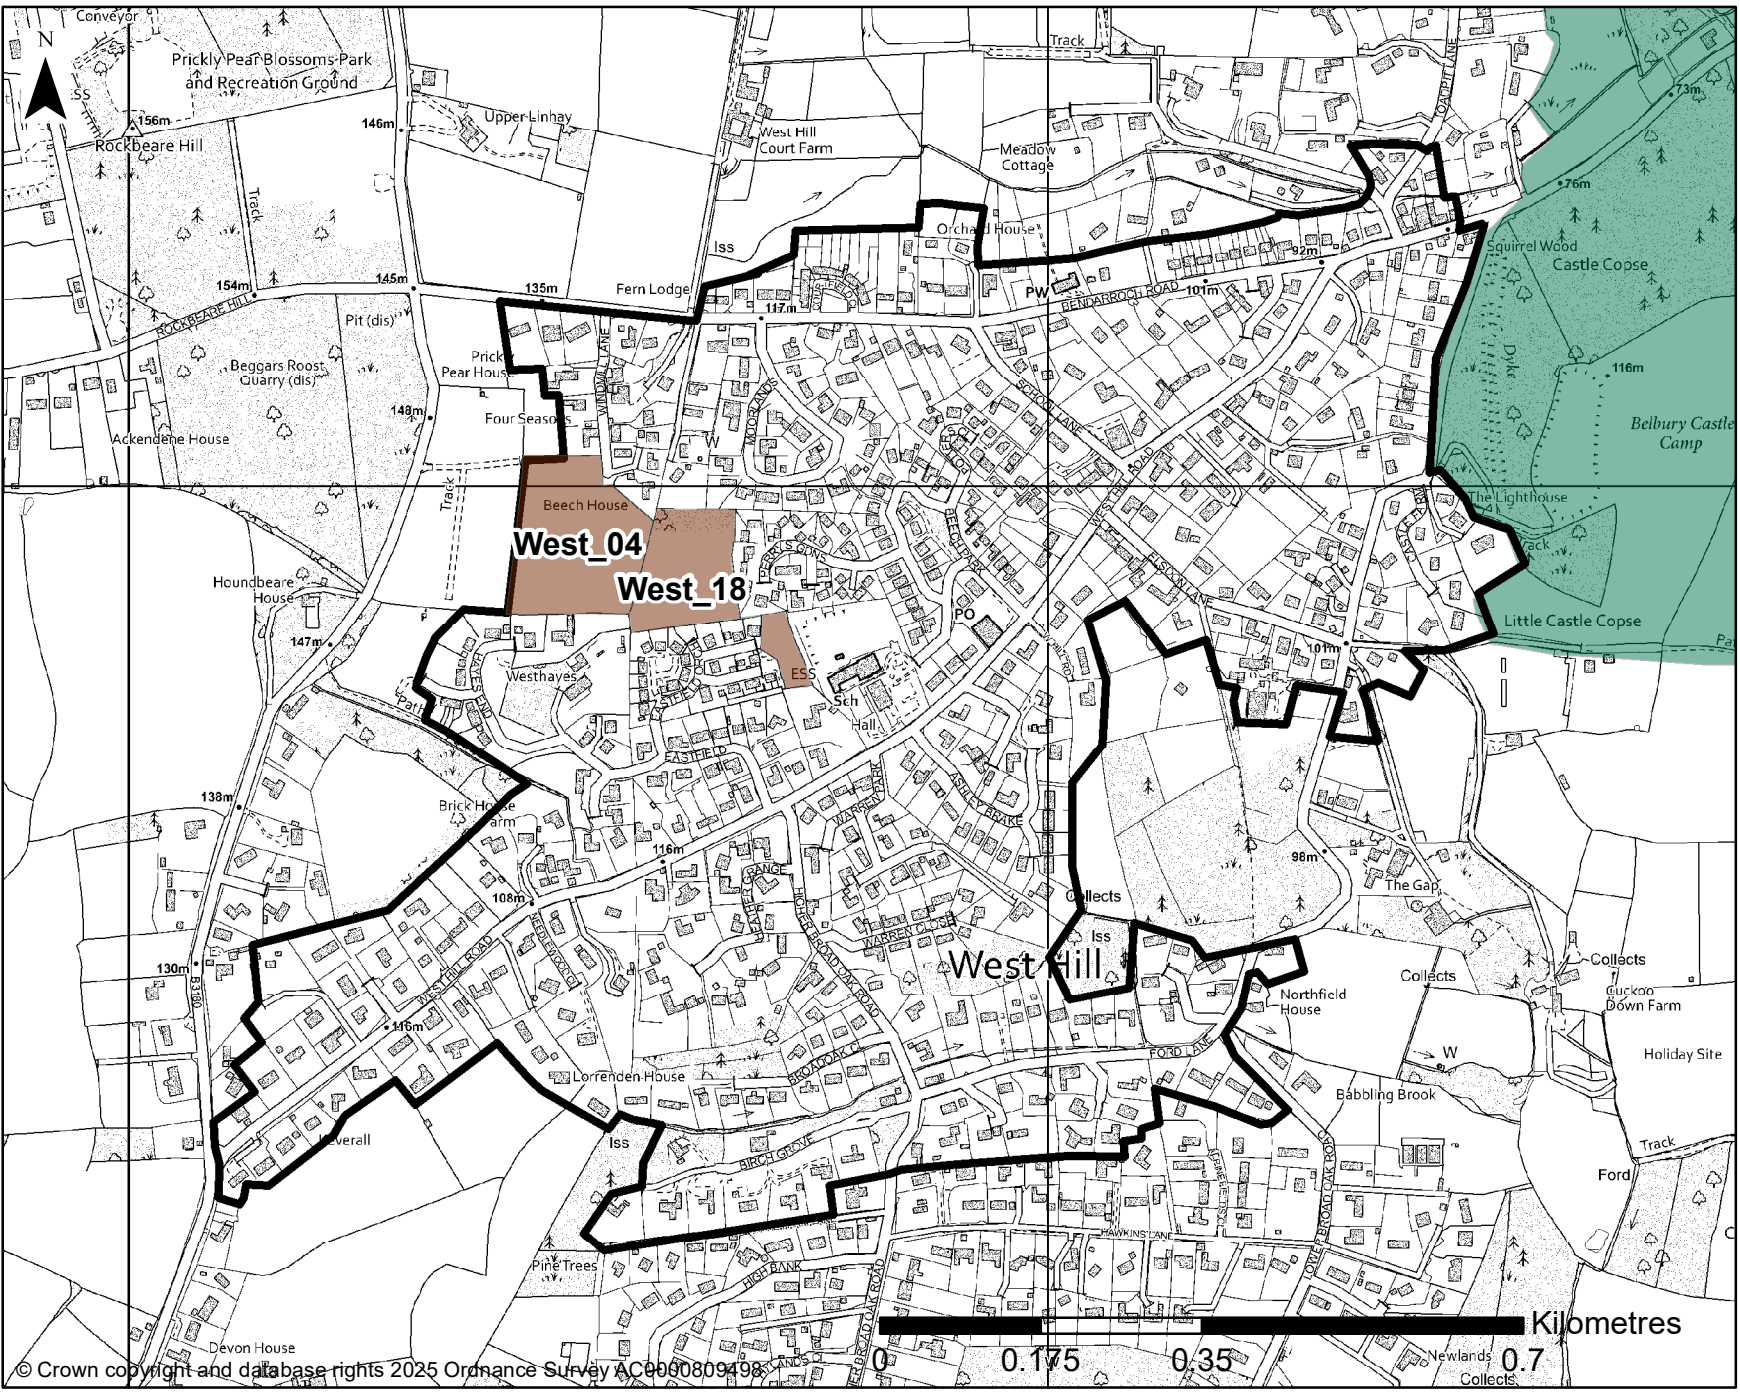

n.b. This inset map has been provided as an additional resource; the definitive version of the Policies Map is the interactive version which can be accessed here: <https://maps.strata.solutions/portal/apps/webappviewer/index.html?appid=8da794a146d94df680ee37c7589e9a1e>

**Legend (key policy boundaries shown only)**

**Site Allocations (SD28)**

**Type**

- Housing
- Settlement Boundaries (SP05)
- Green Wedges (OL05)

# East Devon Local Plan 2020-2042 (Reg 19 Consultation)

## inset to Policies Map