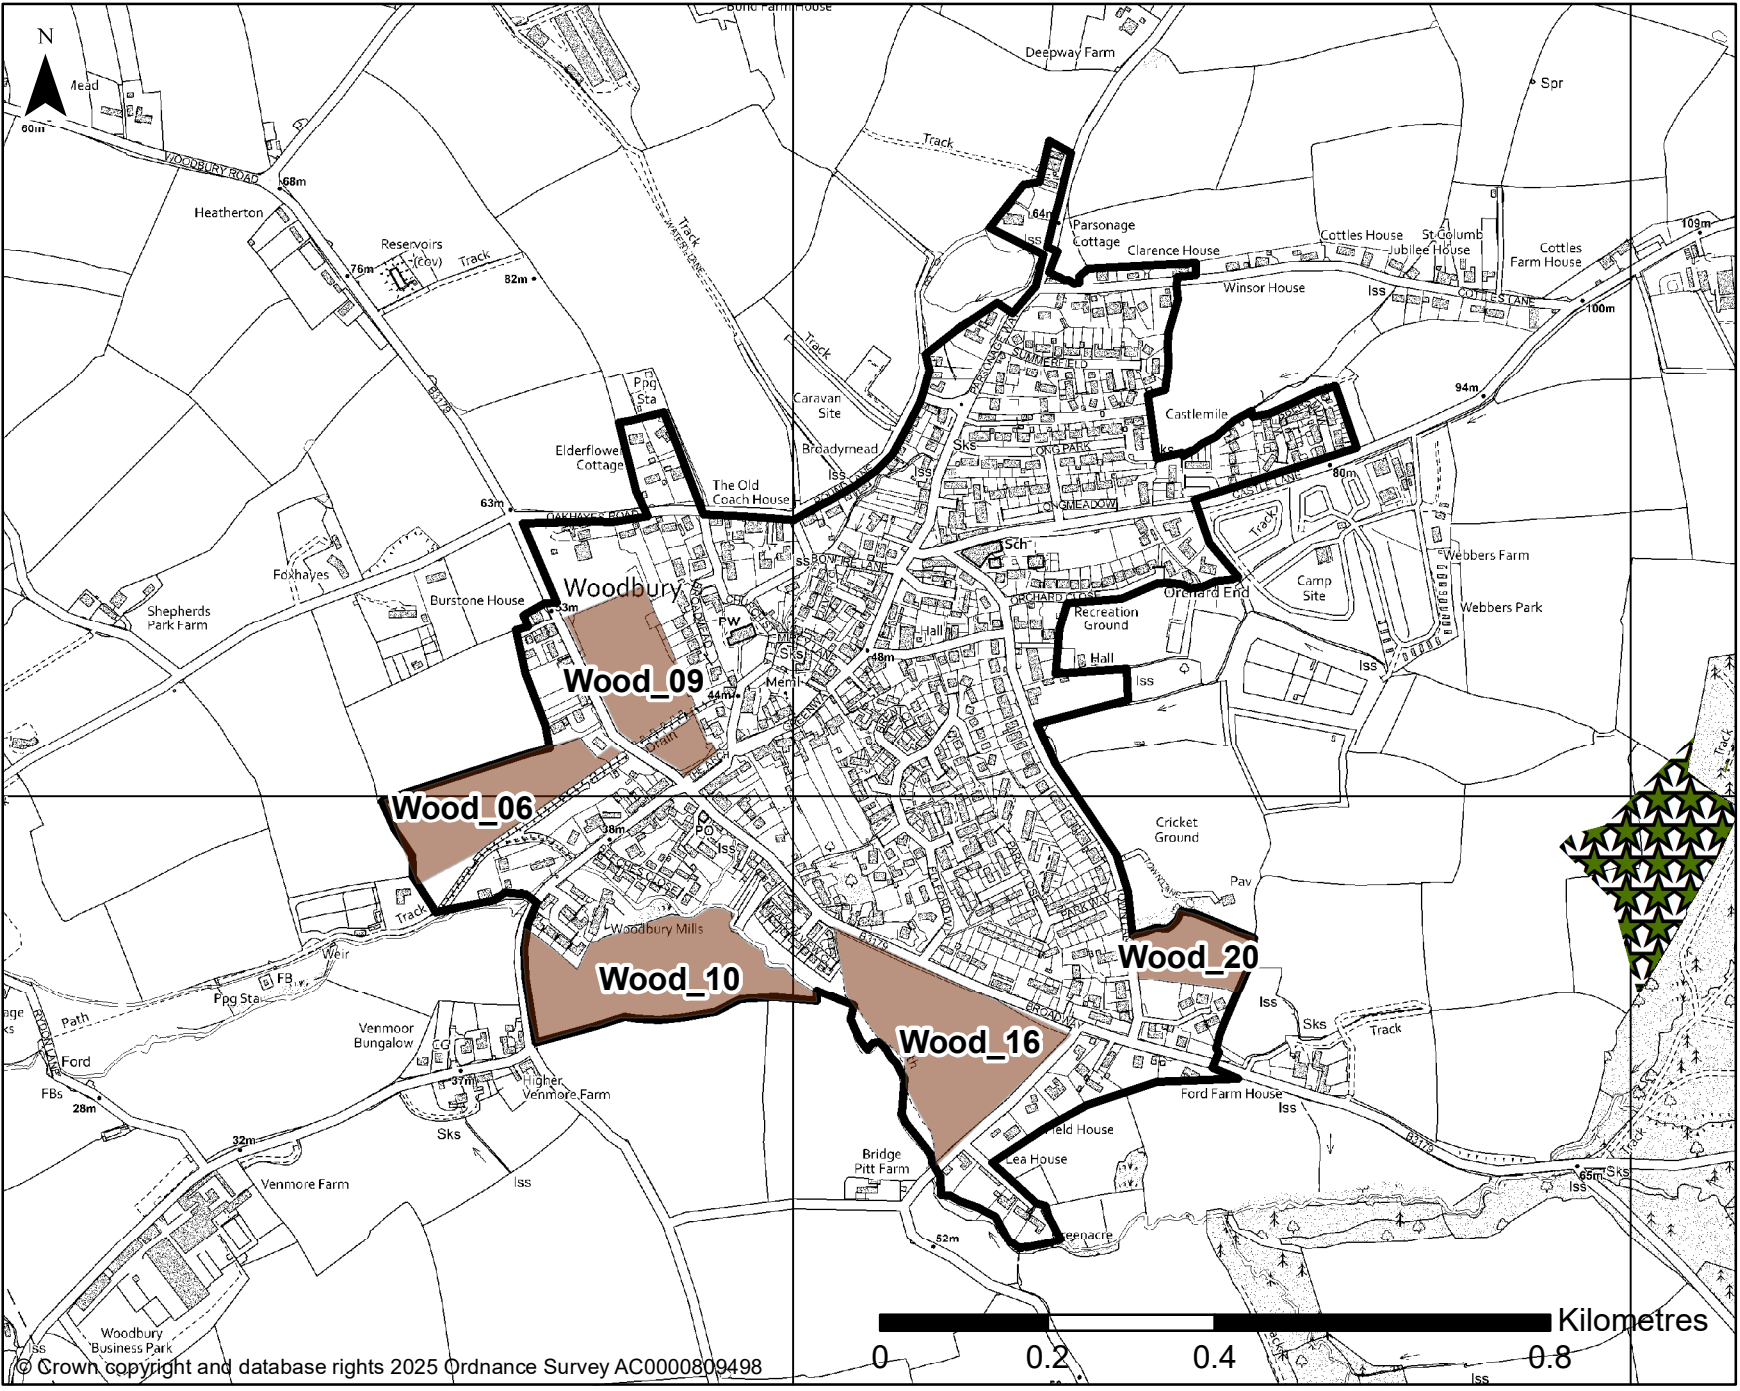

n.b. This inset map has been provided as an additional resource; the definitive version of the Policies Map is the interactive version which can be accessed here: <https://maps.strata.solutions/portal/apps/webappviewer/index.html?appid=8da794a146d94df680ee37c7589e9a1e>

Legend (key policy boundaries shown only)

Site Allocations (SD11)

Type

- Housing
- Settlement Boundaries (SP05)
- Areas considered suitable for Wind Energy (CC03)

East Devon Local Plan 2020-2042 (Reg 19 Consultation)
inset to Policies Map

Woodbury

© Crown copyright and database rights 2025 Ordnance Survey AC0000809498