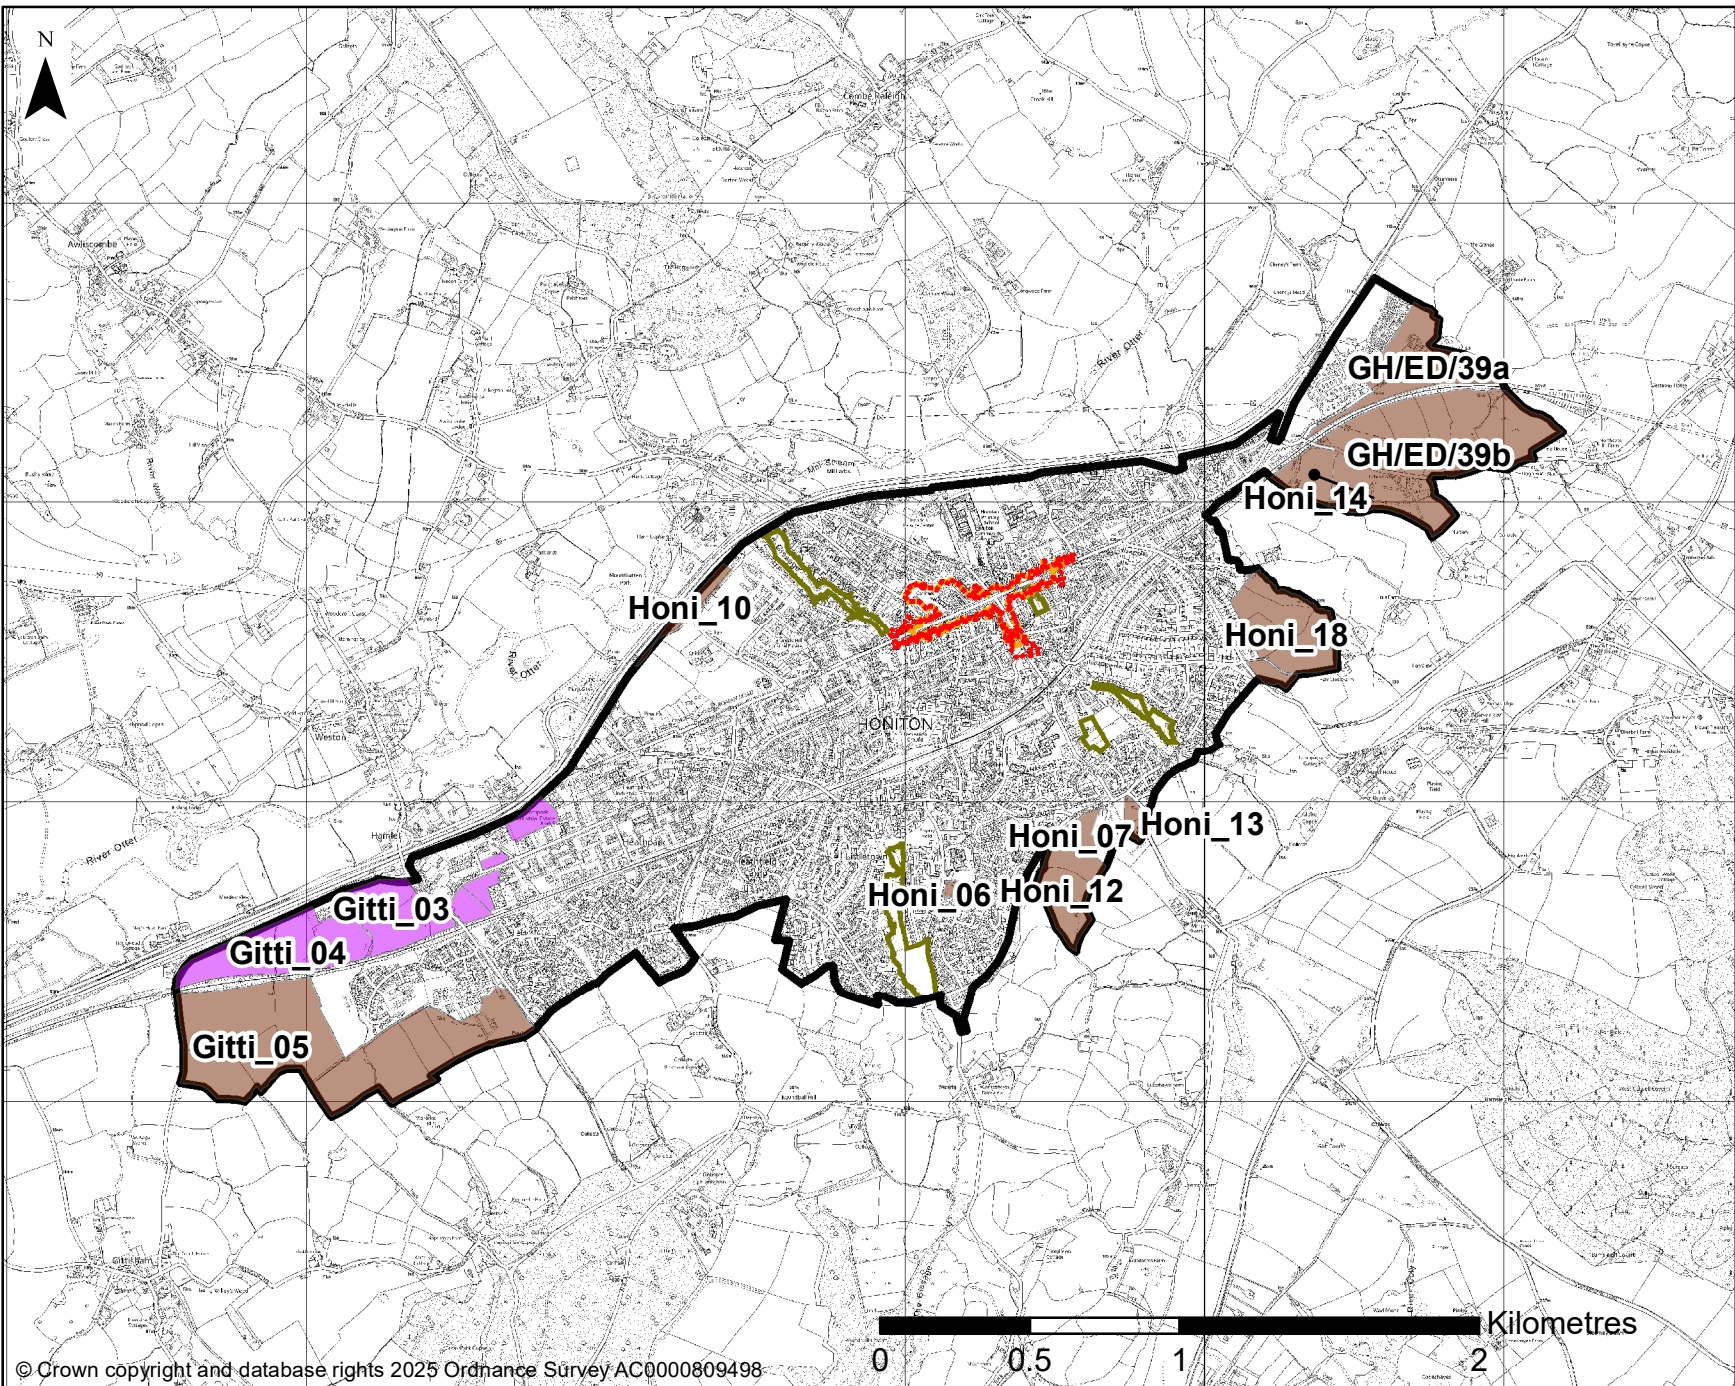

n.b. This inset map has been provided as an additional resource; the definitive version of the Policies Map is the interactive version which can be accessed here: <https://maps.strata.solutions/portal/apps/webappviewer/index.html?appid=8da794a146d94df680ee37c7589e9a1e>

Legend (key policy boundaries shown only)

Site Allocations (SD03)

Type

- Housing
- Employment
- Settlement Boundaries (SP05)
- Town Centre Areas (SE07)
- Primary Shopping Areas (SE07)
- Land of Local Amenity Importance (OL06)

© Crown copyright and database rights 2025 Ordnance Survey AC0000809498

East Devon Local Plan 2020-2042 (Reg 19 Consultation)
inset to Policies Map