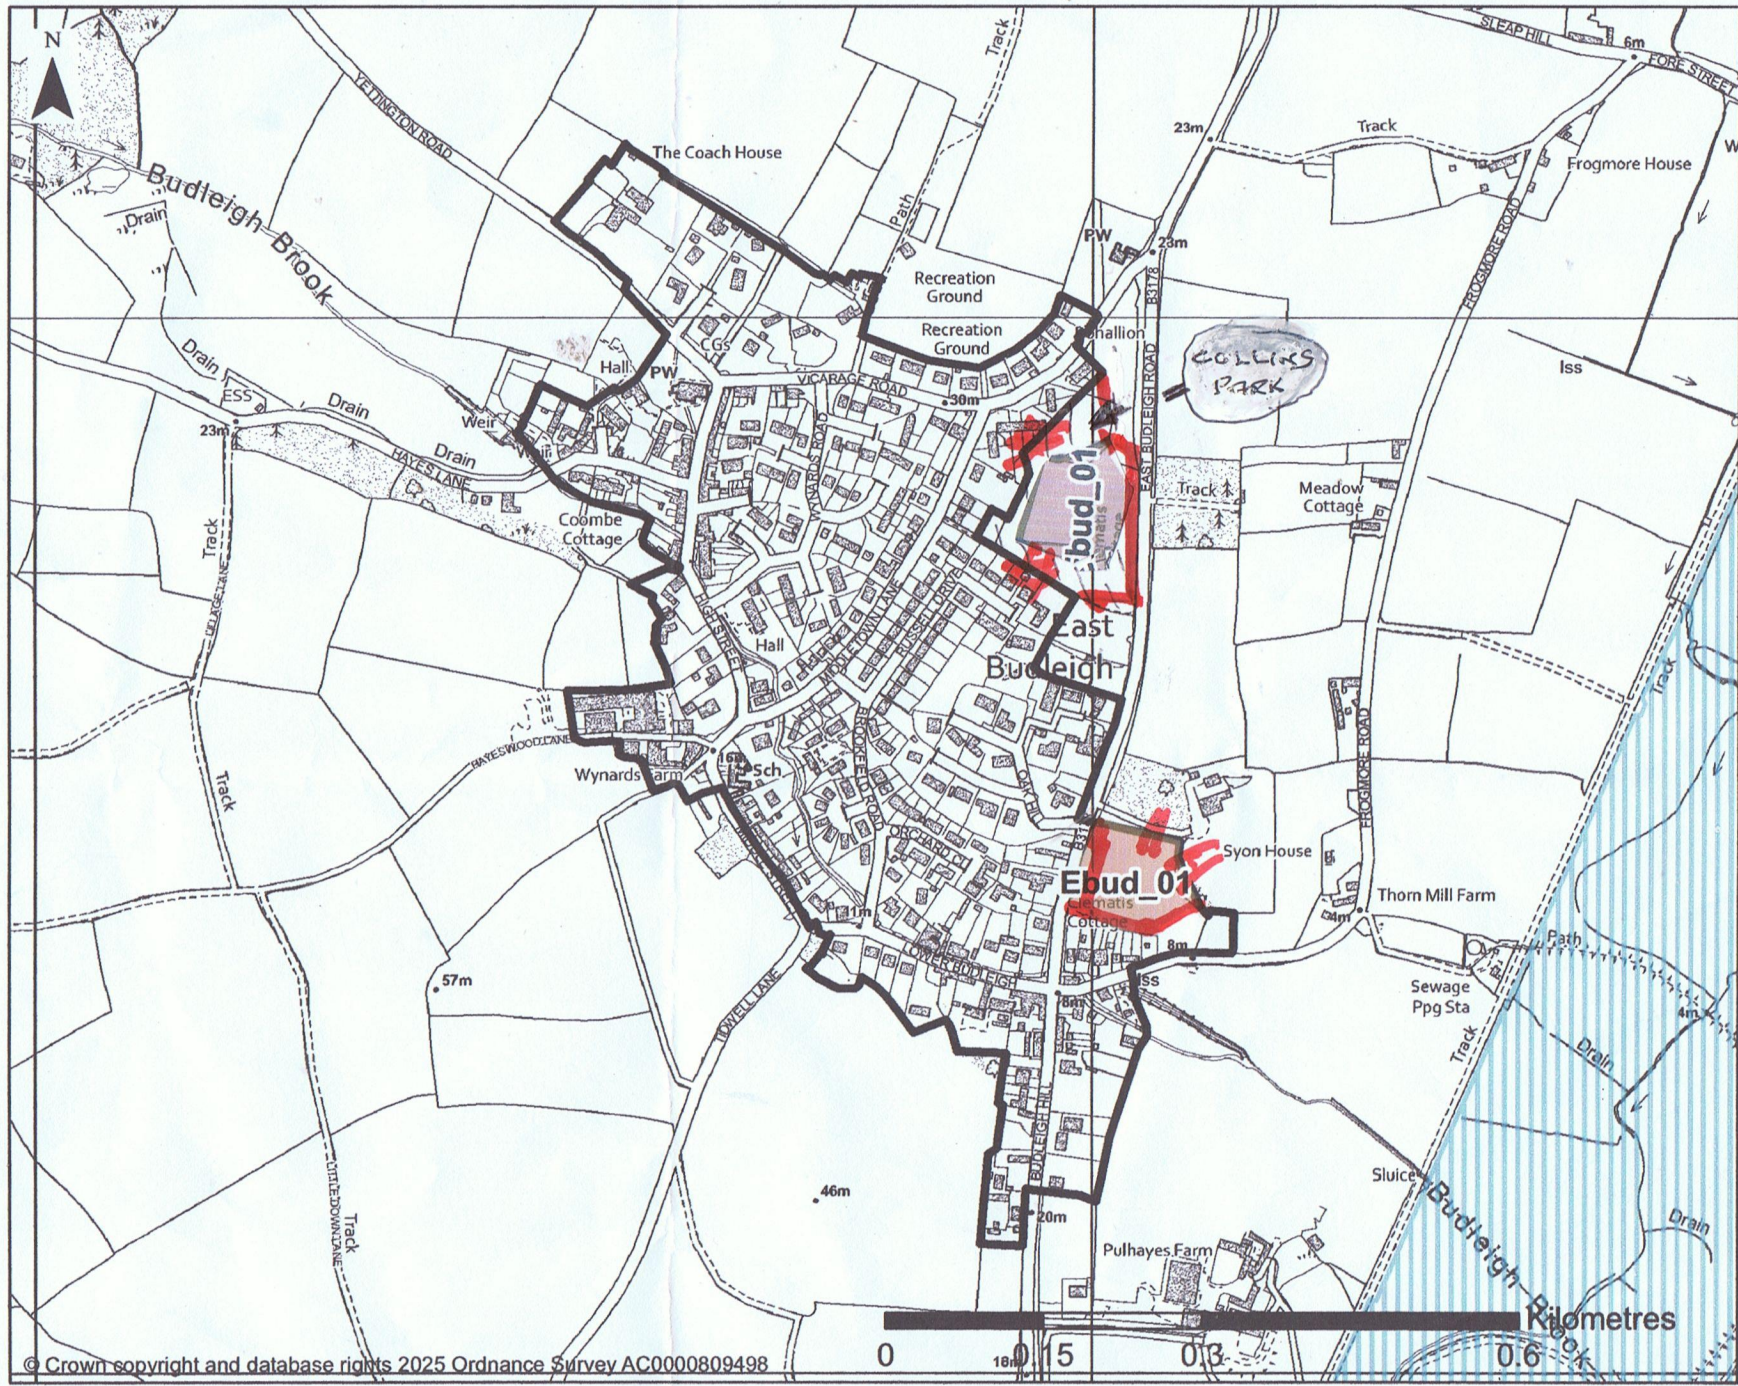

i.b. This inset map has been provided as an additional resource; the definitive version of the Policies Map is the interactive version which can be accessed here: <https://maps.strata.solutions/portal/apps/webappviewer/index.html?appid=8da794a146d94df680ee37c7589e9a1e>

 NEW BOUNDARY
 DELETED BOUNDARY

Legend (key policy boundaries shown only)

Site Allocations (SD16)

Type

-  Housing
-  Settlement Boundaries (SP05)
-  Coastal Preservation Areas (OL03)

East Devon Local Plan 2020-2042 (Reg 19 Consultation)
inset to Policies Map
East Budleigh