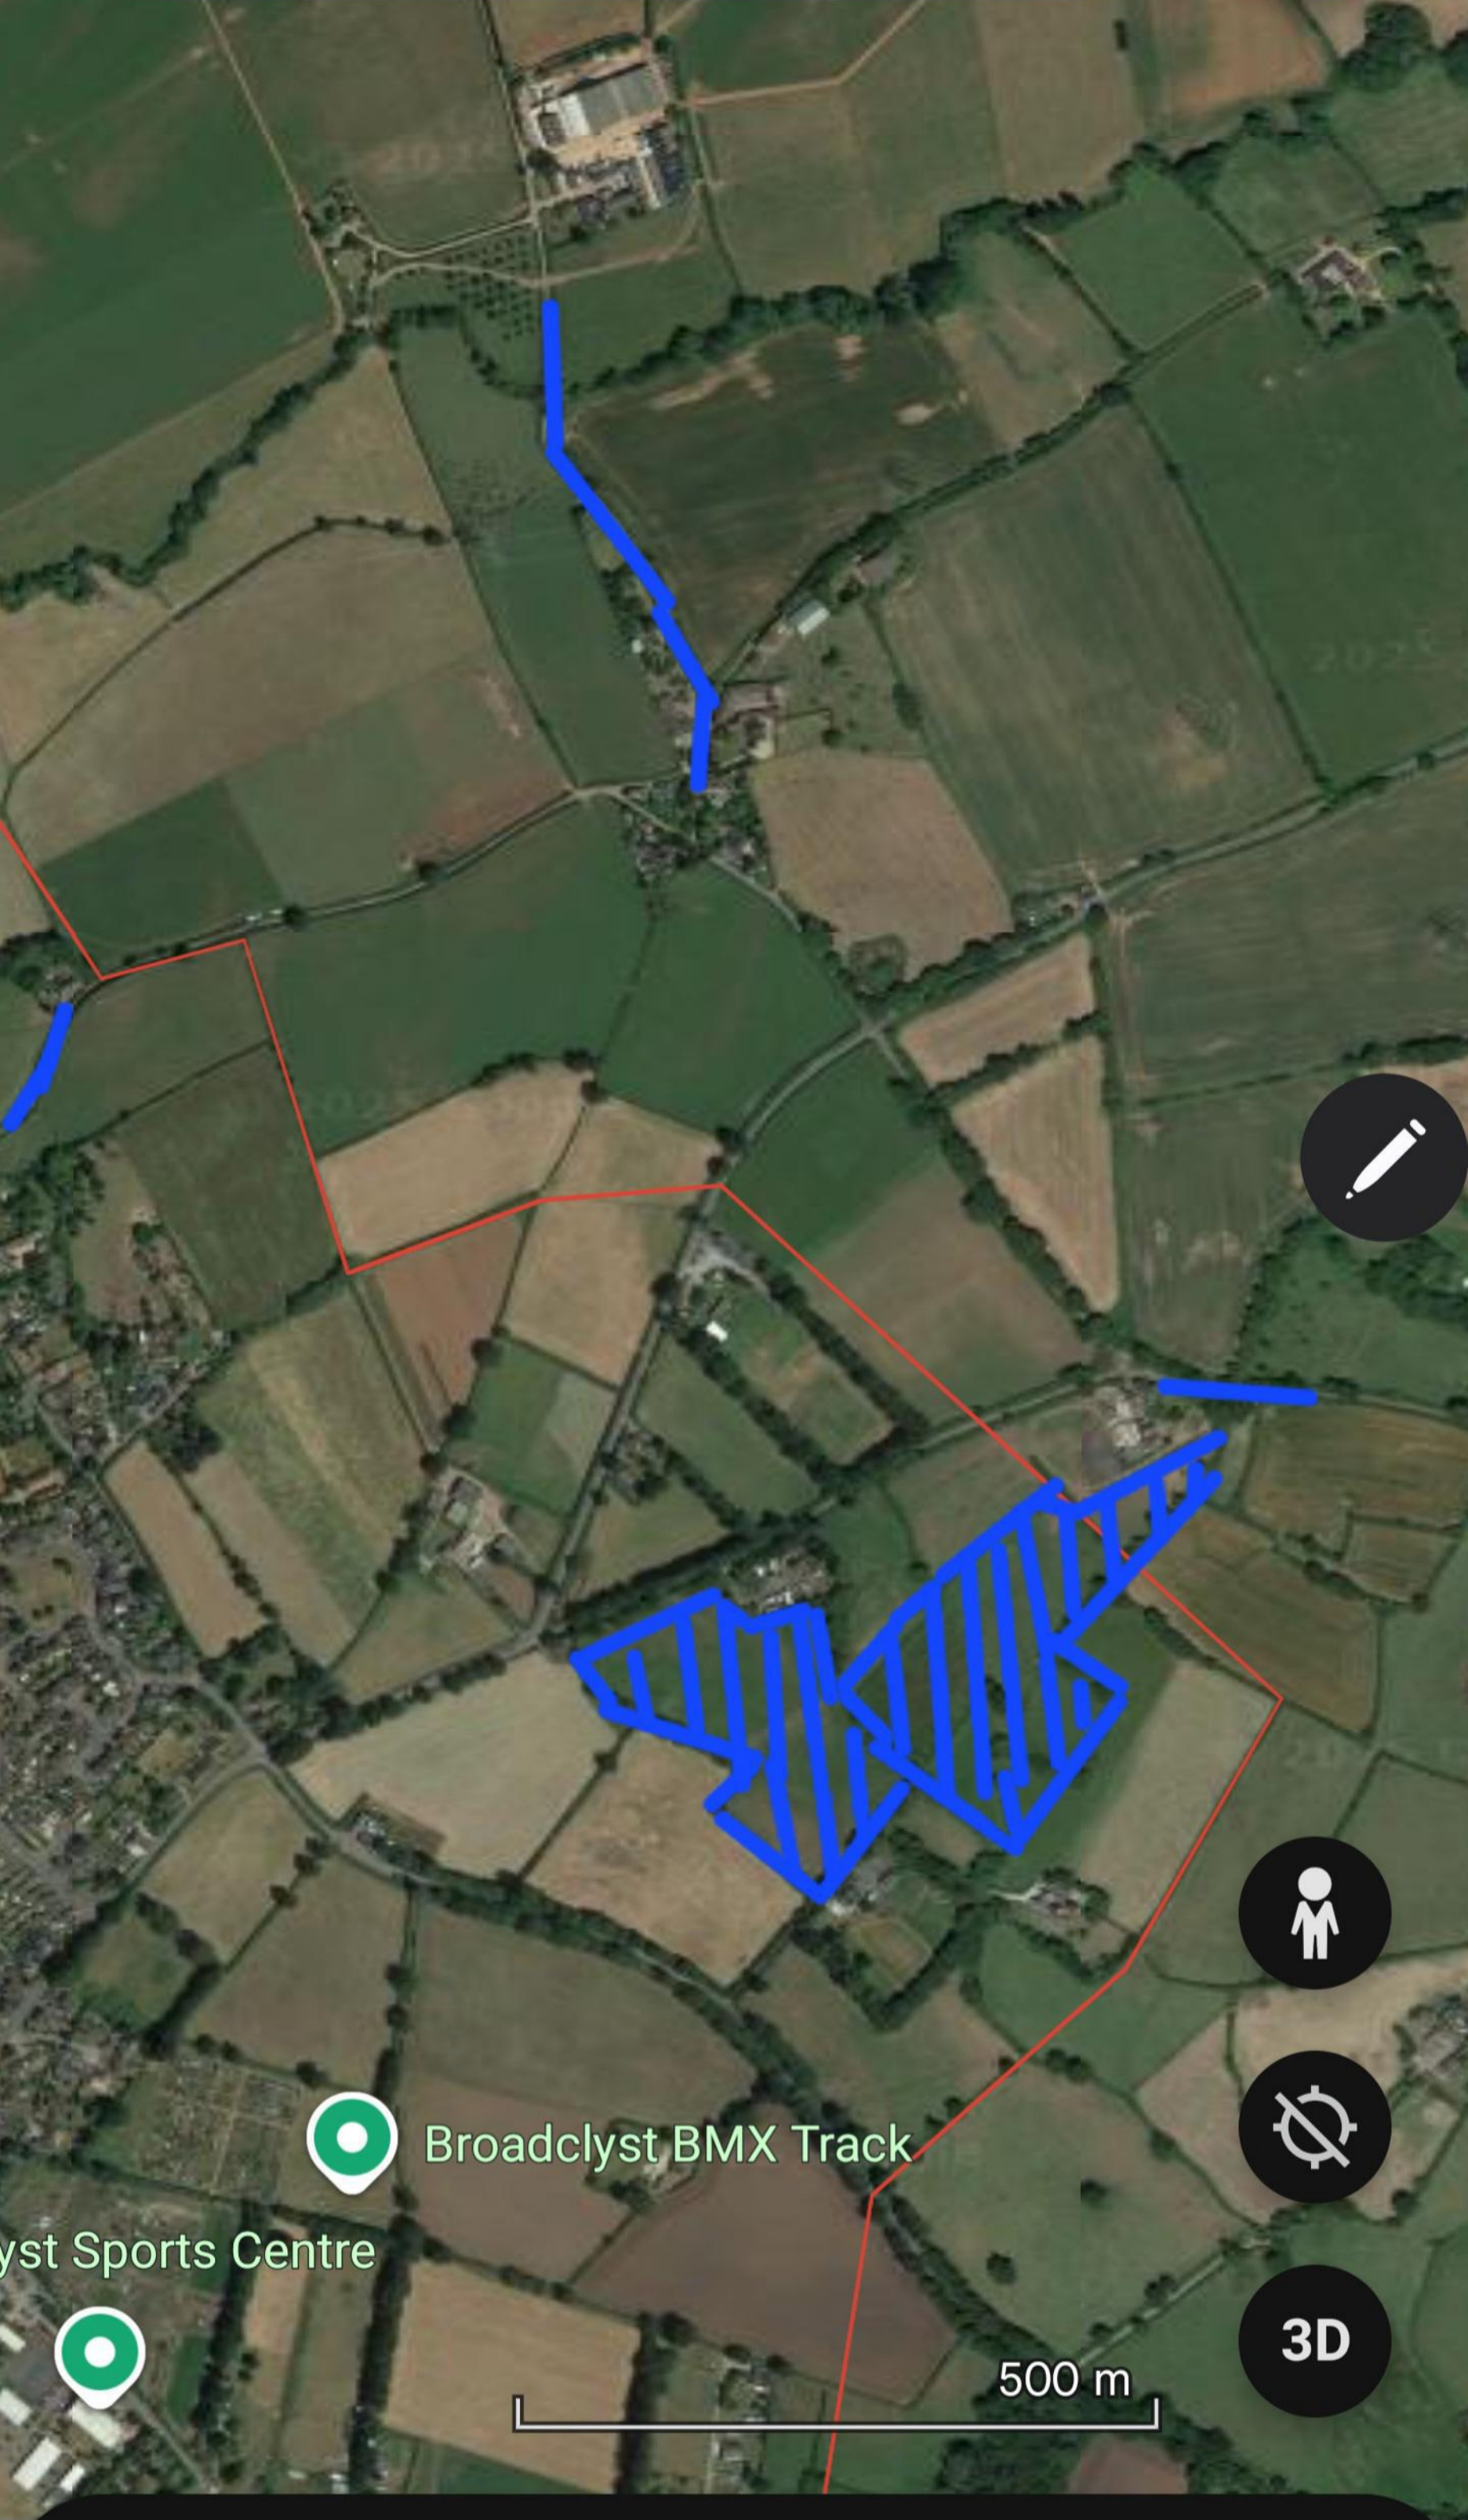

Broadclyst, Exeter

Broadclyst BMX Track

yst Sports Centre

500 m