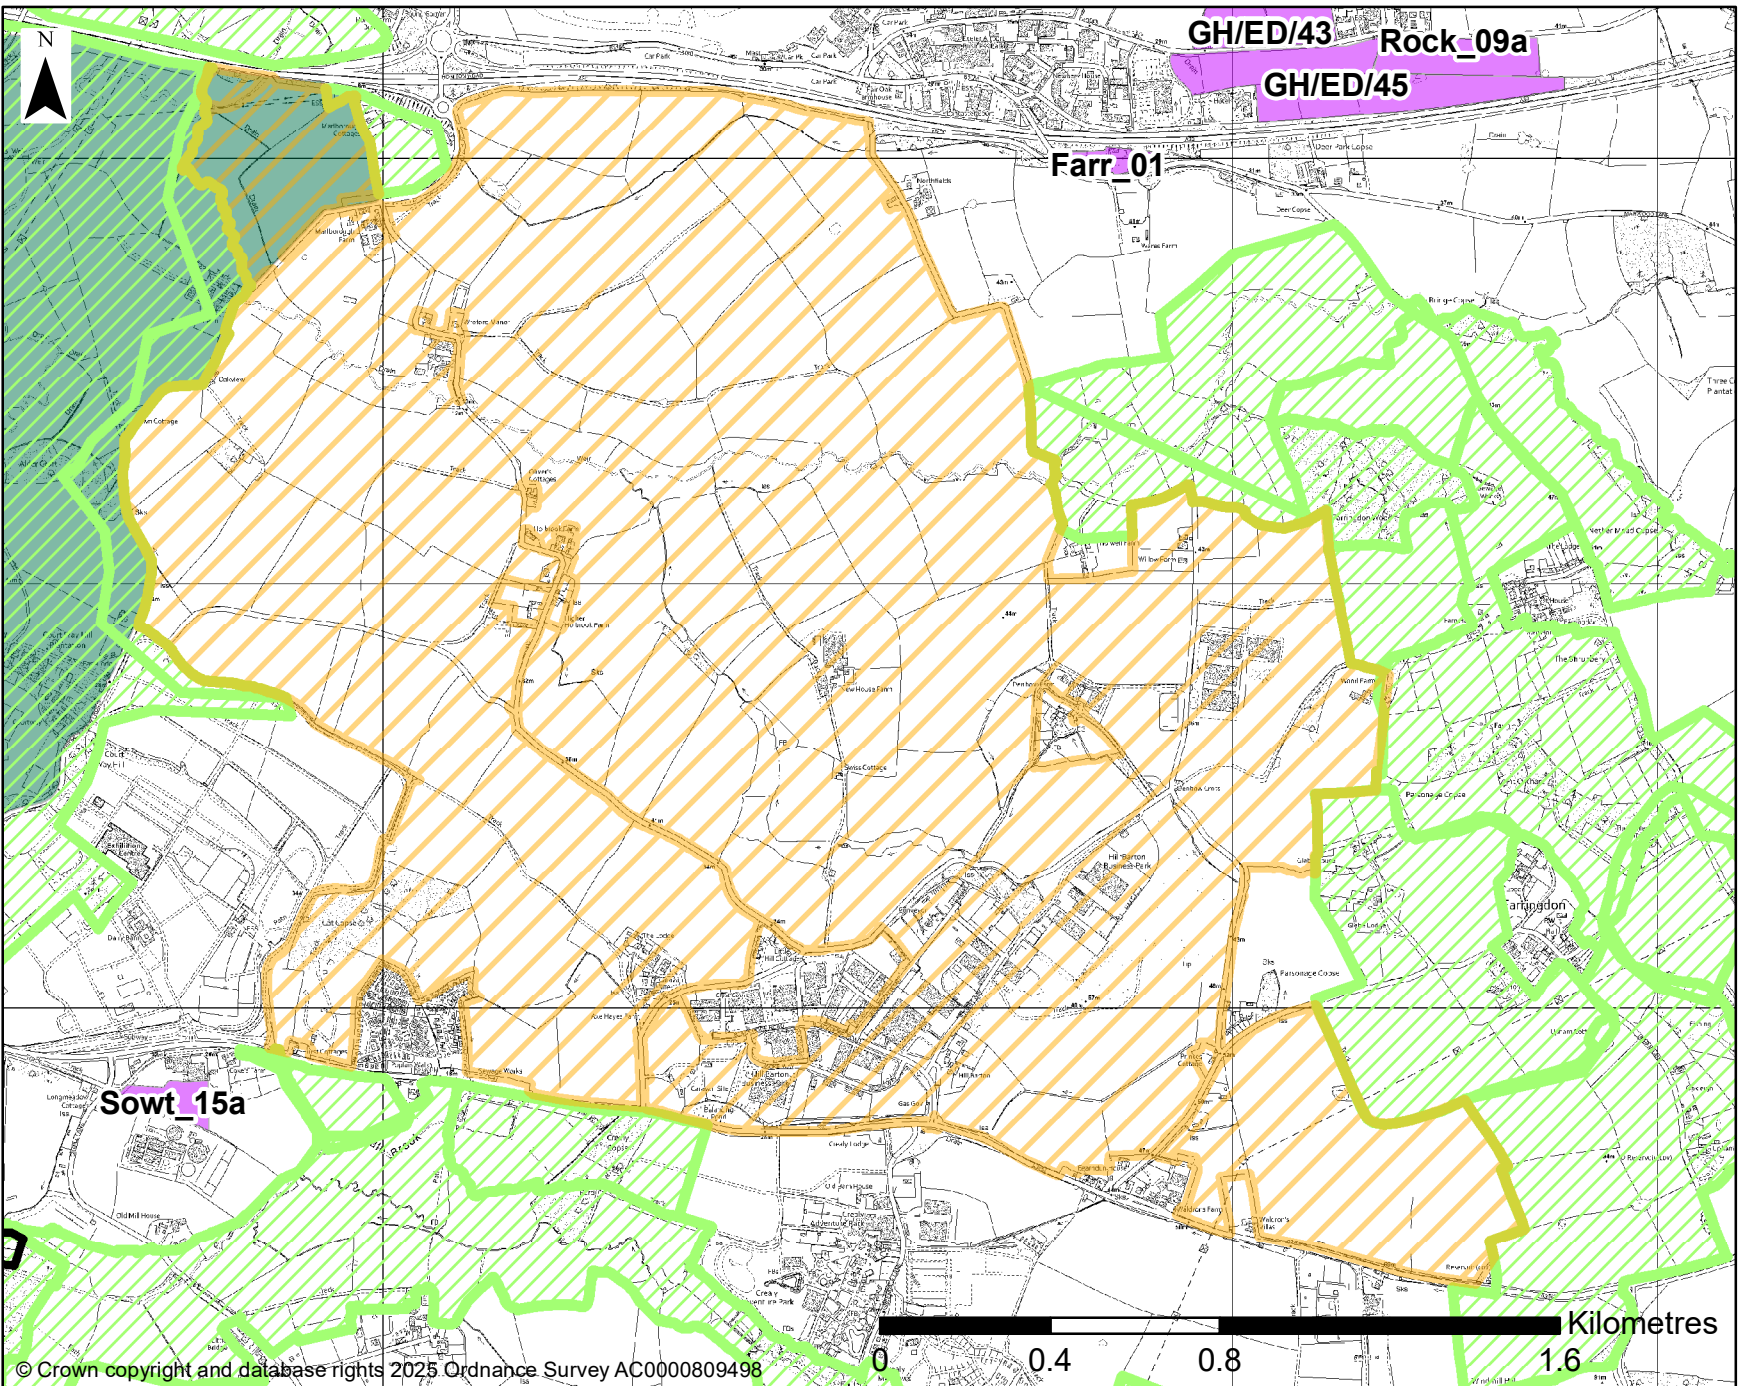

n.b. This inset map has been provided as an additional resource; the definitive version of the Policies Map is the interactive version which can be accessed here: <https://maps.strata.solutions/portal/apps/webappviewer/index.html?appid=8da794a146d94df680ee37c7589e9a1e>

Legend (key policy boundaries shown only)

Site Allocations

Type

-  Employment
-  New Community (WS01)
-  Settlement Boundaries (SP05)
-  Clyst Valley Regional Park (WS09)
-  Green Wedges (OL05)

East Devon Local Plan 2020-2042 (Reg 19 Consultation)
inset to Policies Map