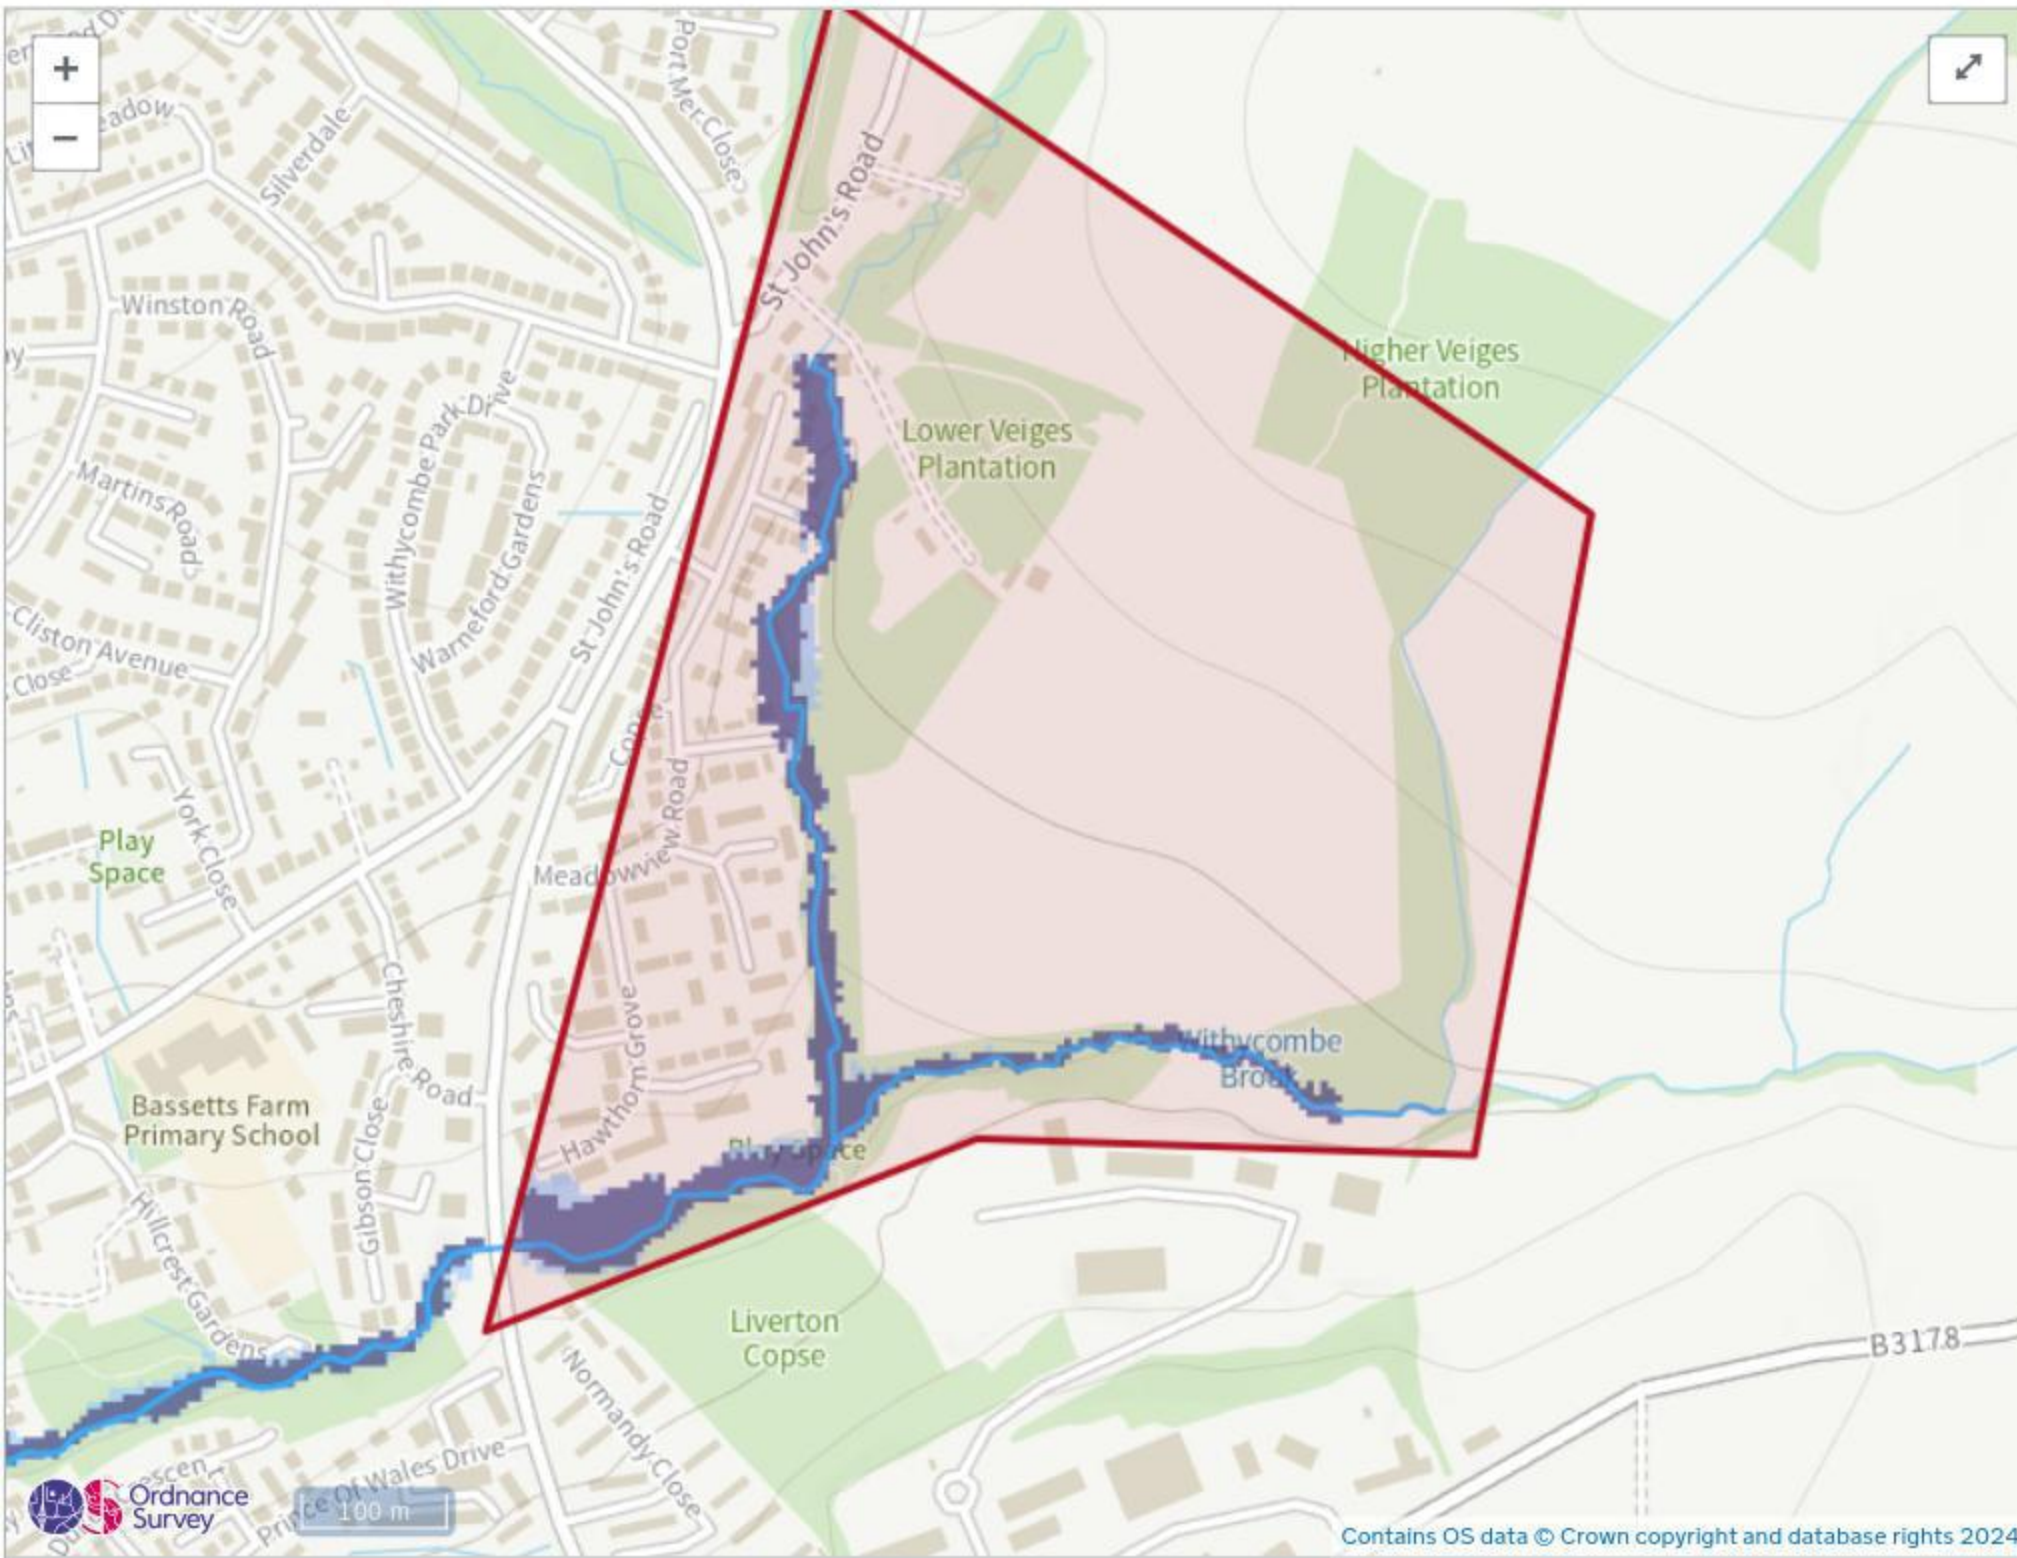

The map shows the flood risk to your site and the surrounding area.

Your site boundary

Flood zone 3

Flood zone 2

Flood zone 1

Flood defence

Main river

Water storage area