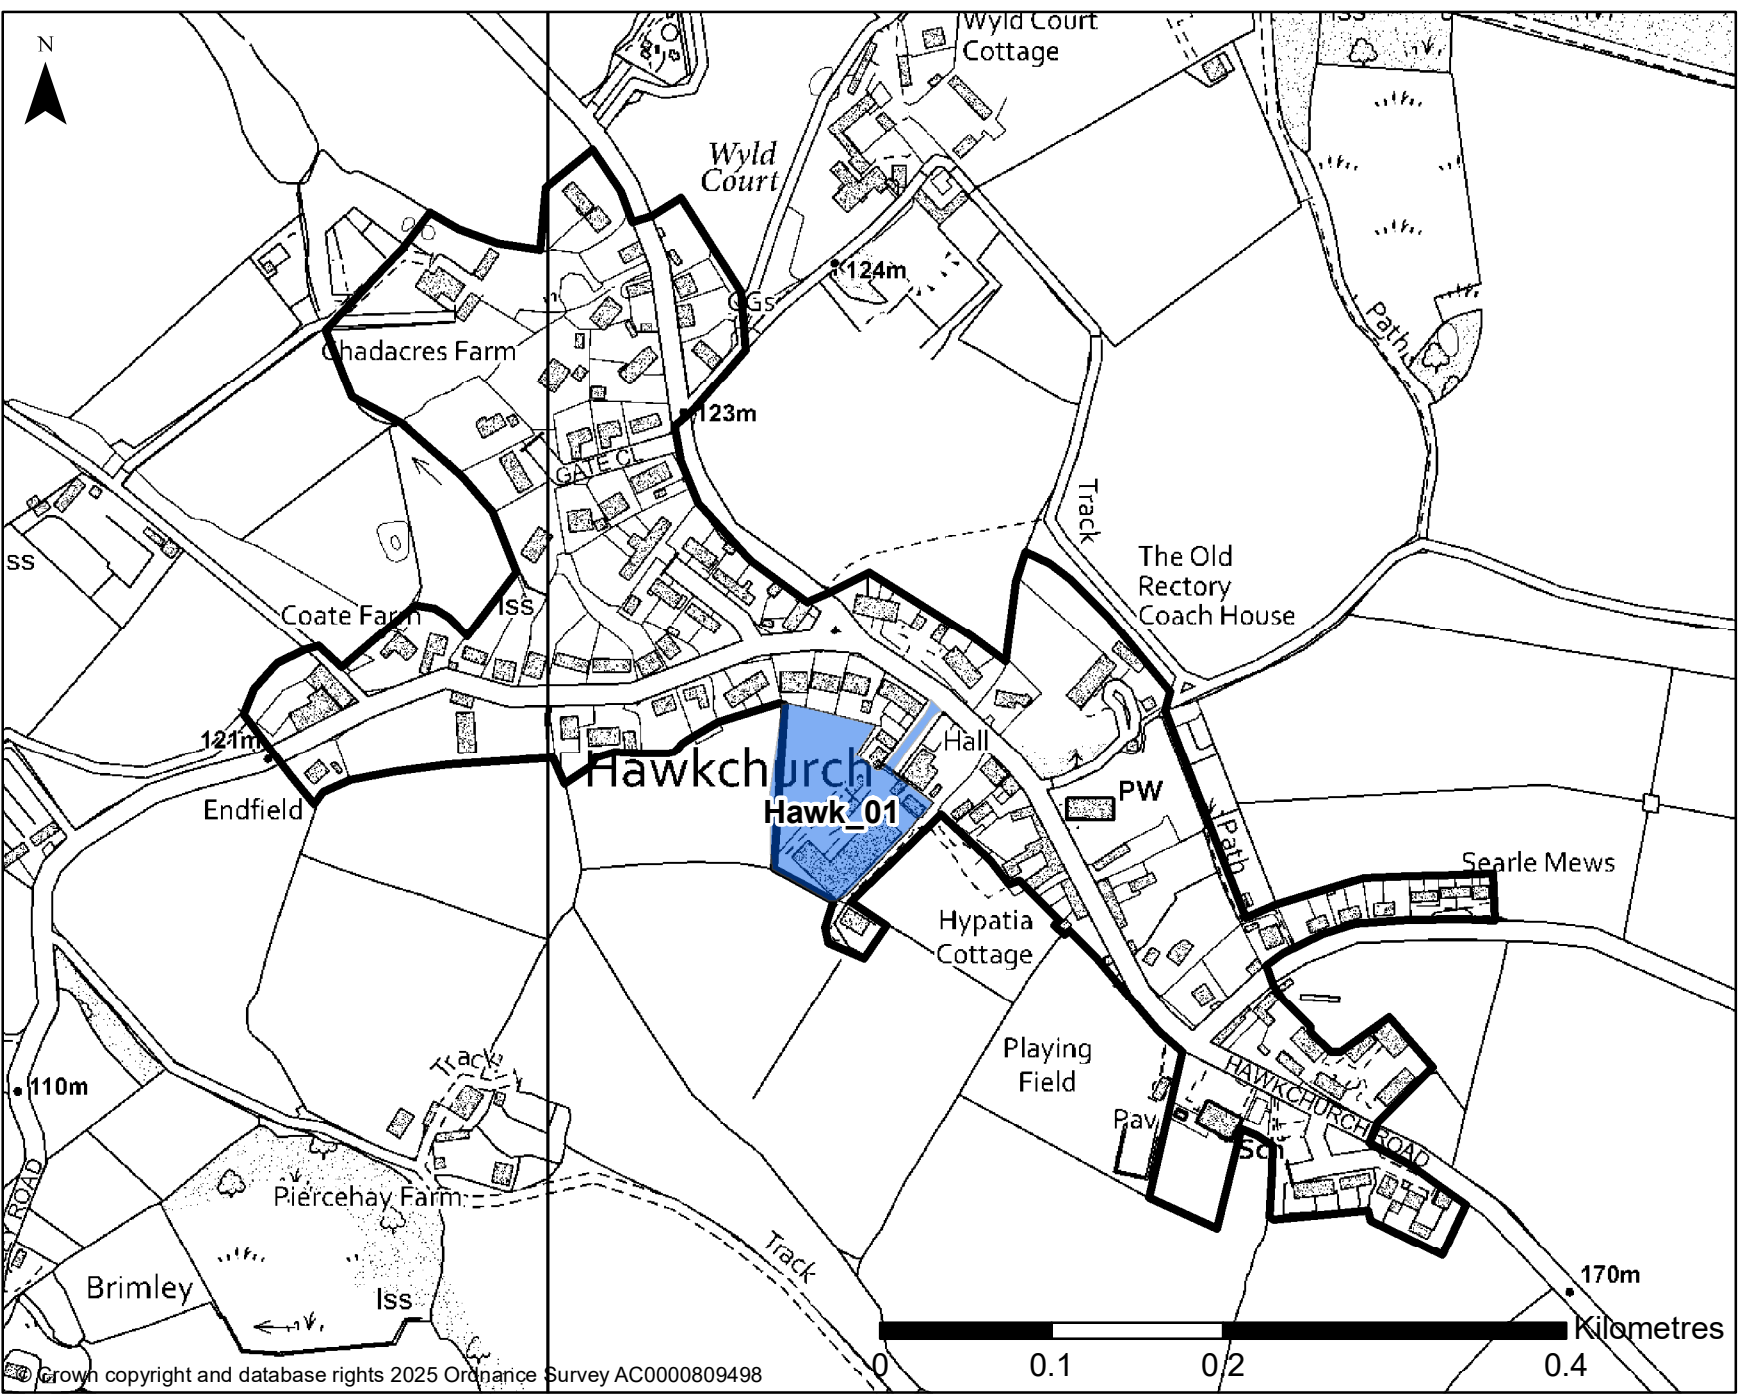

n.b. This inset map has been provided as an additional resource; the definitive version of the Policies Map is the interactive version which can be accessed here: <https://maps.strata.solutions/portal/apps/webappviewer/index.html?appid=8da794a146d94df680ee37c7589e9a1e>

Legend (key policy boundaries shown only)

Site Allocations (SD19)

Type

- Housing & Employment
- Settlement Boundaries (SP05)

East Devon Local Plan 2020-2042 (Reg 19 Consultation)
inset to Policies Map

Hawkchurch