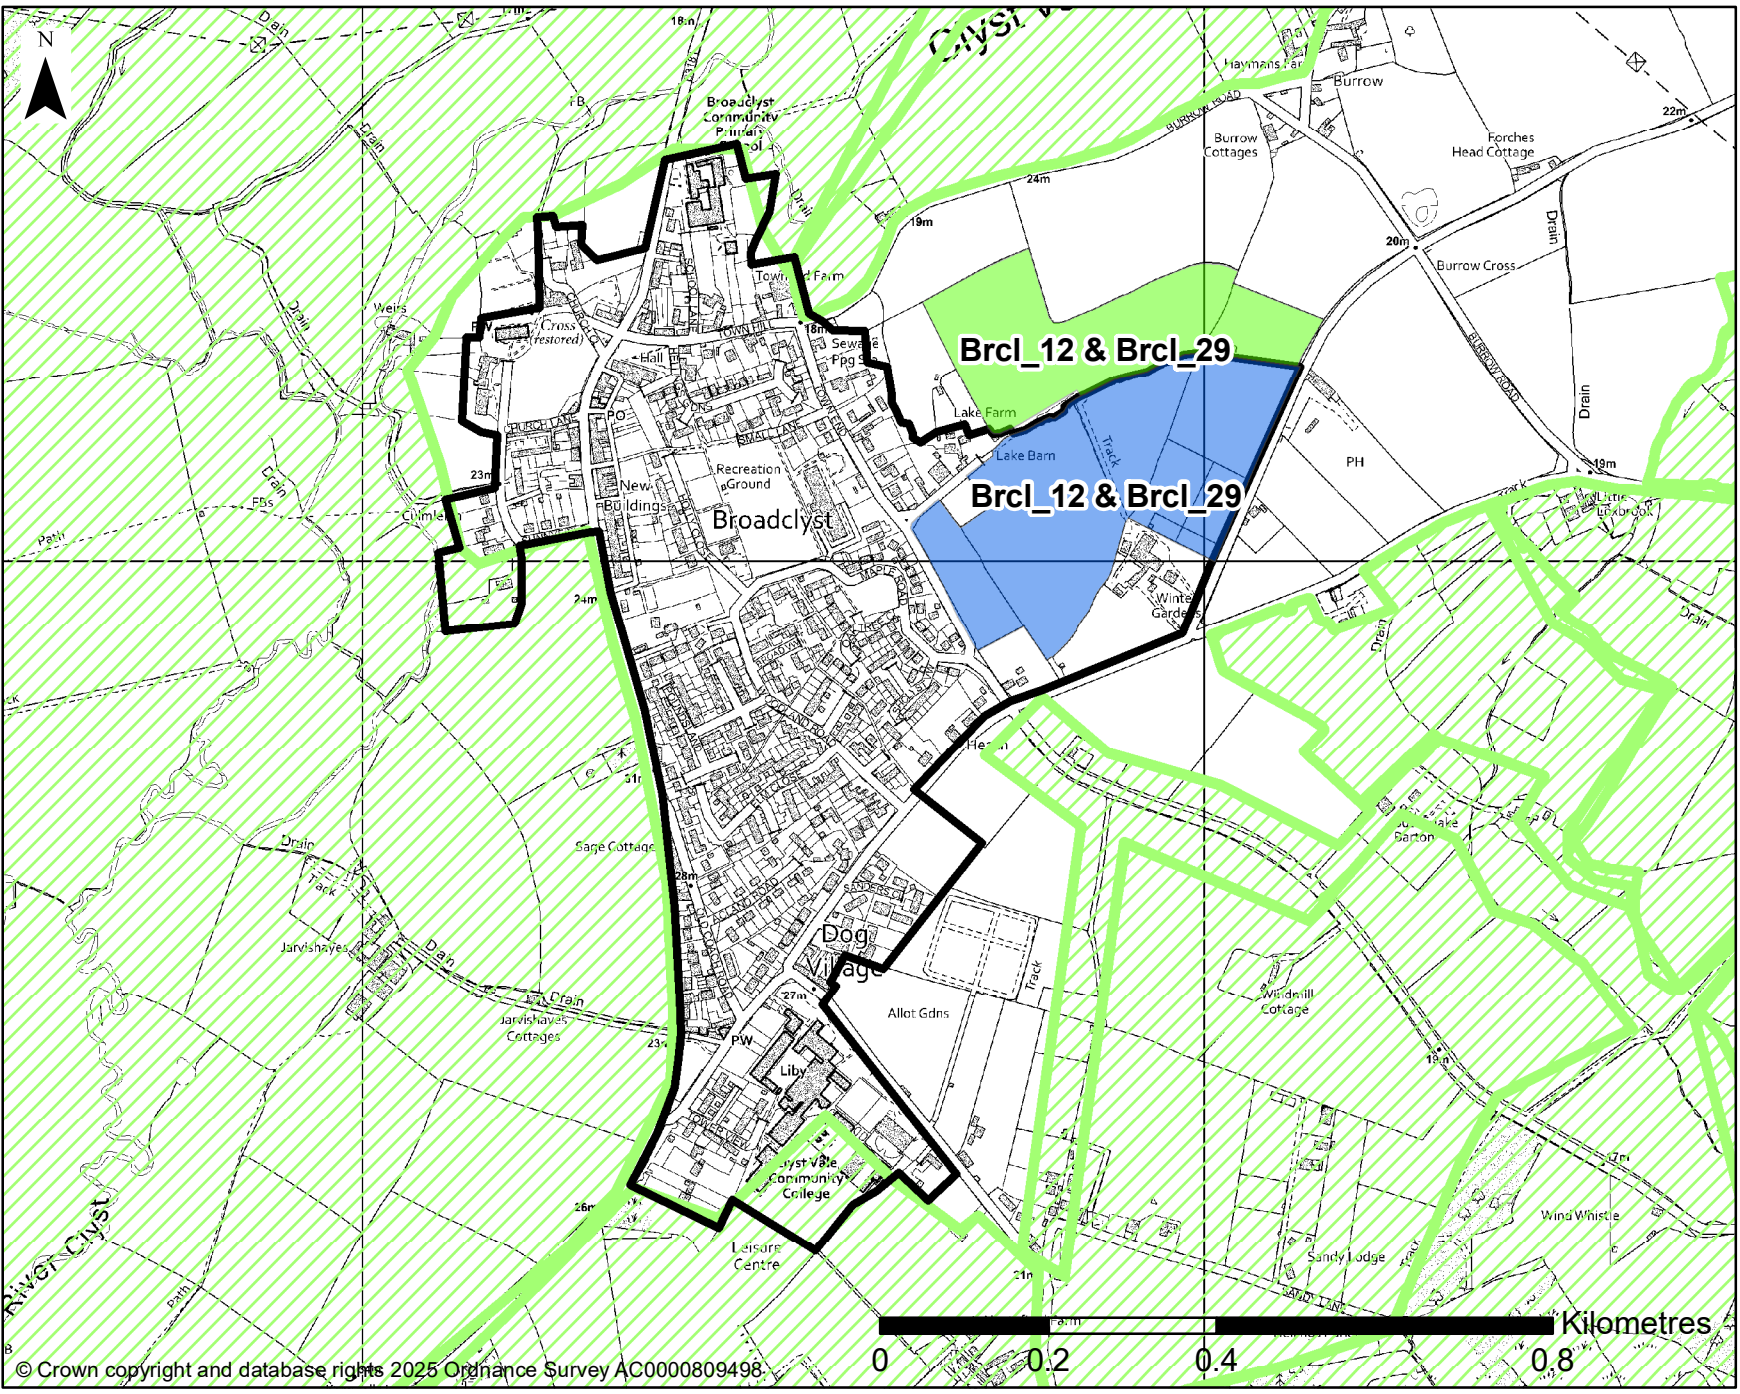

n.b. This inset map has been provided as an additional resource; the definitive version of the Policies Map is the interactive version which can be accessed here: <https://maps.strata.solutions/portal/apps/webappviewer/index.html?appid=8da794a146d94df680ee37c7589e9a1e>

Legend (key policy boundaries shown only)

Site Allocations (SD07)

Type

- Housing & Employment
- Open Area

Settlement Boundaries (SP05)

- Settlement Boundaries (SP05)

Clyst Valley Regional Park (WS09)

- Clyst Valley Regional Park (WS09)

© Crown copyright and database rights 2025 Ordnance Survey AC0000809498

East Devon Local Plan 2020-2042 (Reg 19 Consultation)
inset to Policies Map

Broadclyst