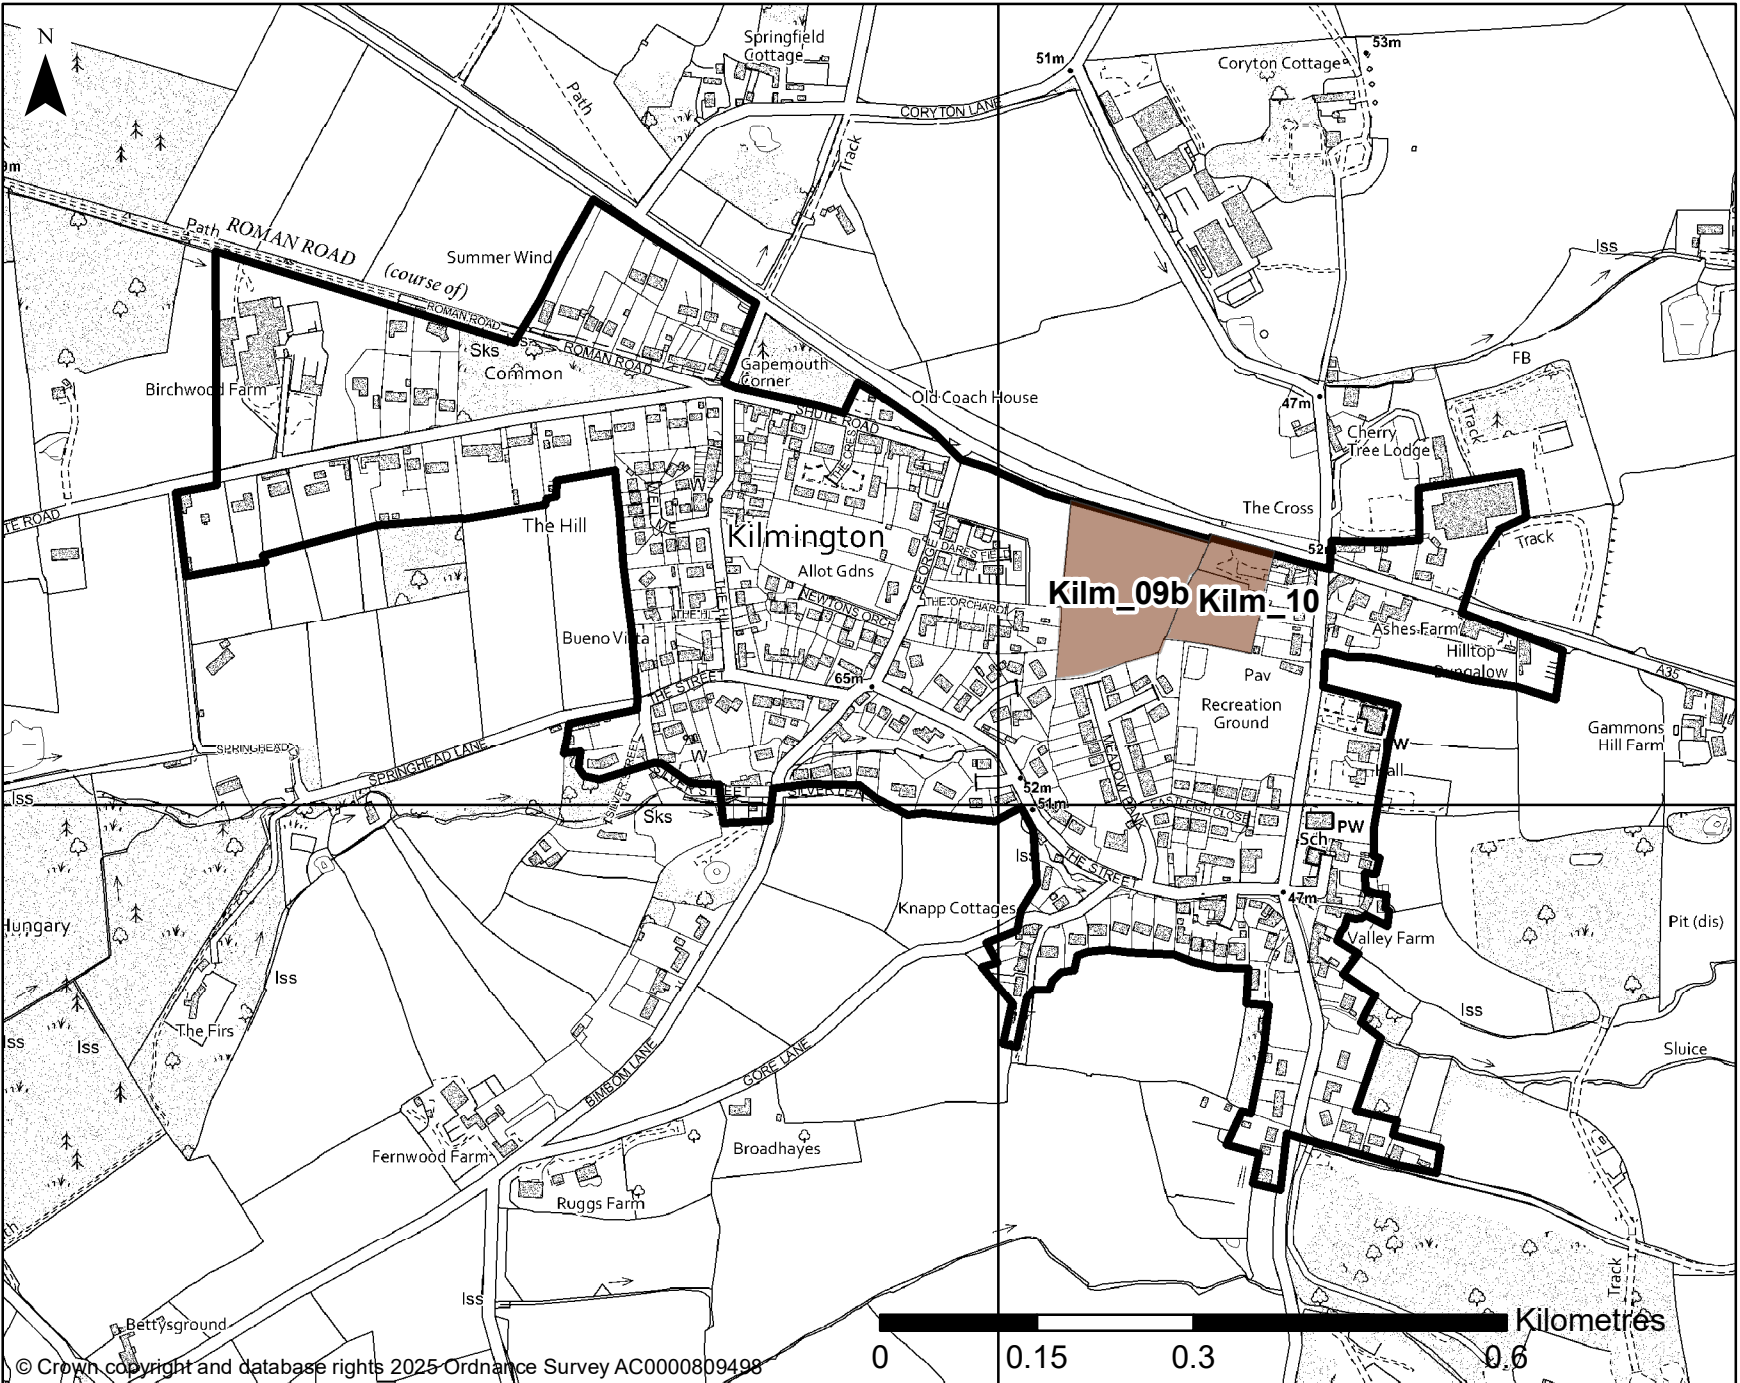

This file has been cleaned of potential threats.

If you confirm that the file is coming from a trusted source, you can send the following SHA-256 hash value to your admin for the original file.

f13df1551e16b32a71b8d4e7acd75d6fa5b641761a8b6bf179c71e144478b214

To view the reconstructed contents, please SCROLL DOWN to next page.

n.b. This inset map has been provided as an additional resource; the definitive version of the Policies Map is the interactive version which can be accessed here: <https://maps.strata.solutions/portal/apps/webappviewer/index.html?appid=8da794a146d94df680ee37c7589e9a1e>

Legend (key policy boundaries shown only)

Site Allocations (SD20)

Type

- Housing
- Settlement Boundaries (SP05)

East Devon Local Plan 2020-2042 (Reg 19 Consultation)
inset to Policies Map