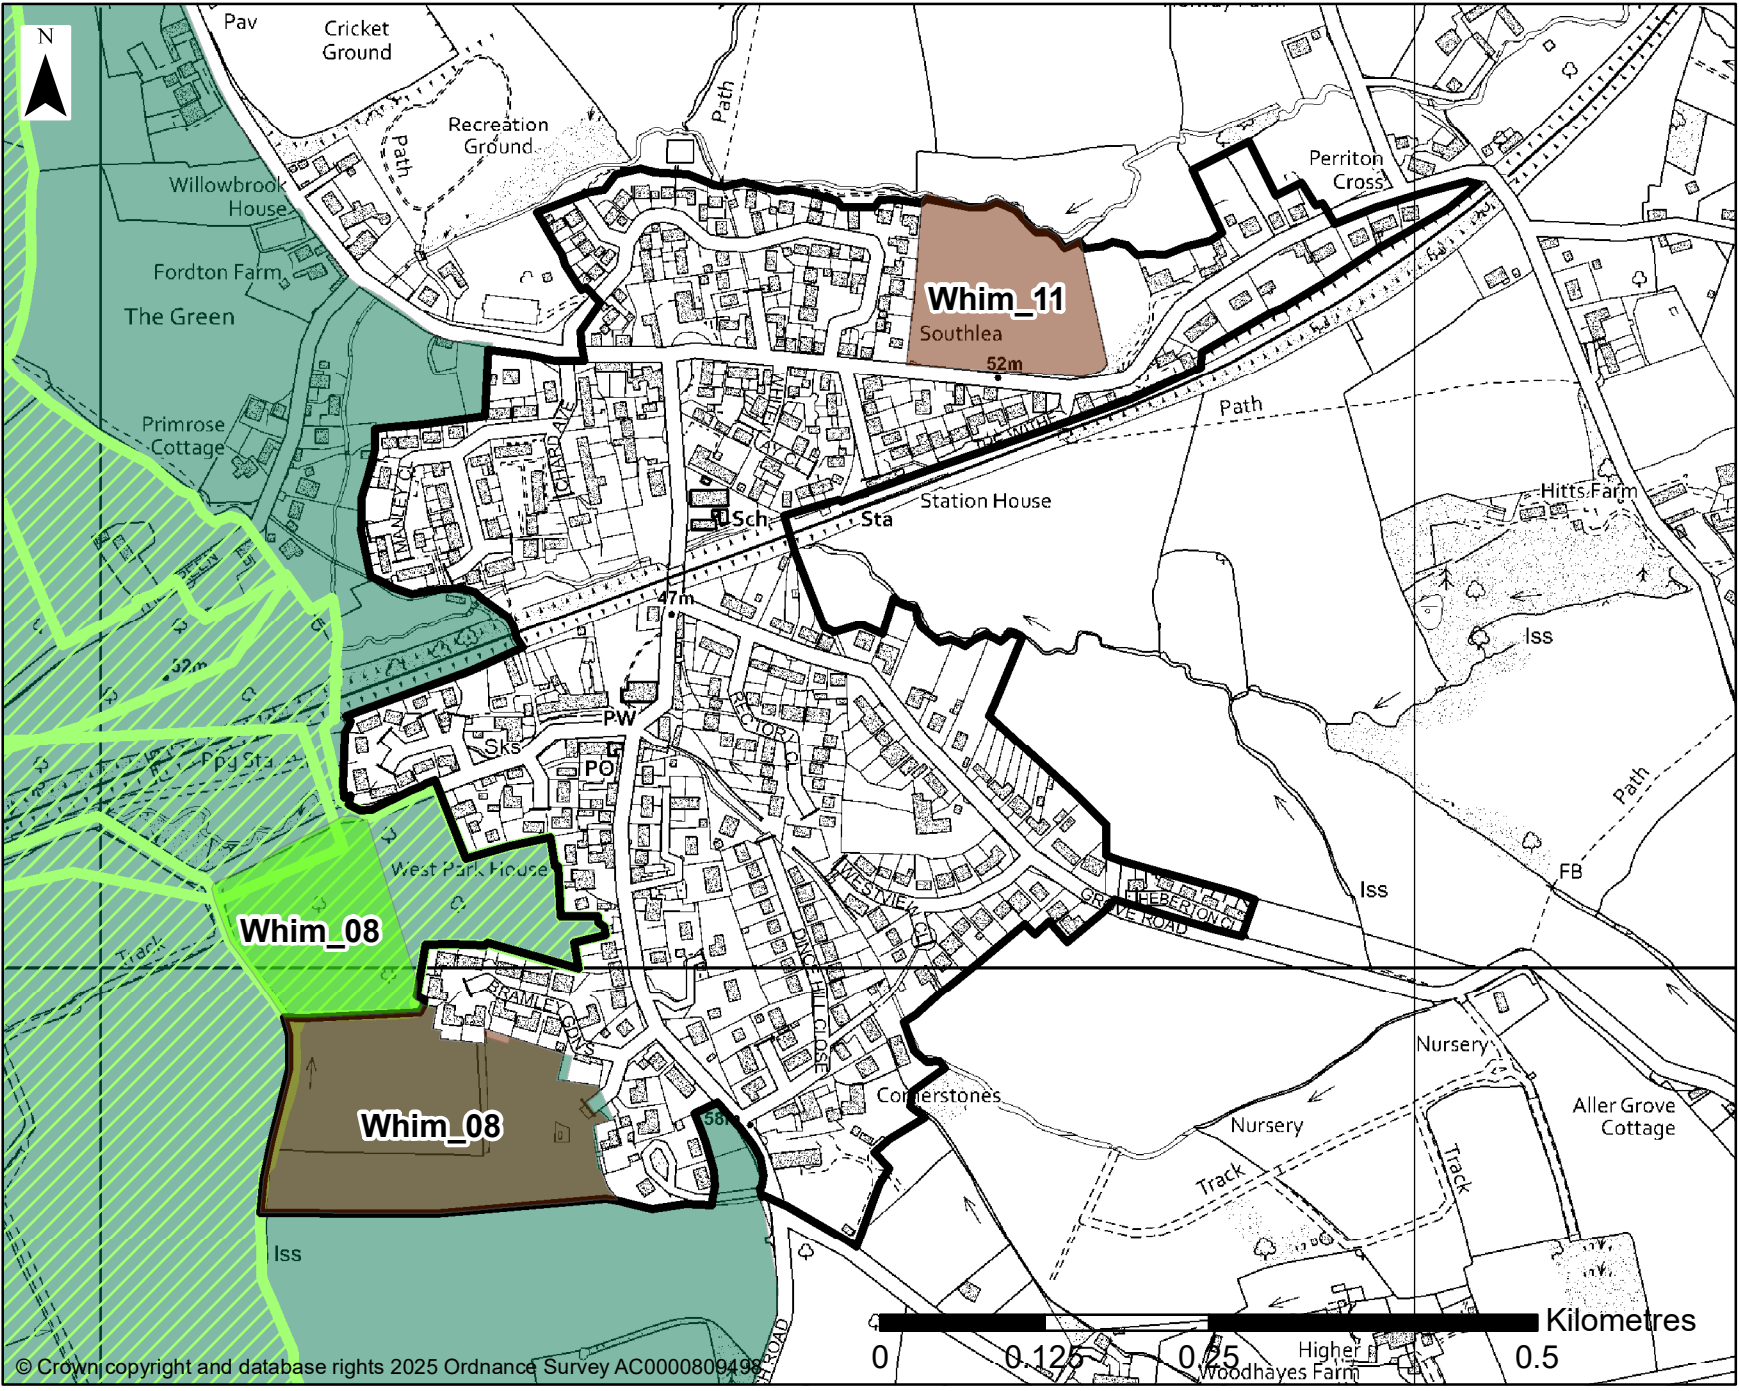

n.b. This inset map has been provided as an additional resource; the definitive version of the Policies Map is the interactive version which can be accessed here: <https://maps.strata.solutions/portal/apps/webappviewer/index.html?appid=8da794a146d94df680ee37c7589e9a1e>

**Legend (key policy boundaries shown only)**

**Site Allocations (SD29)**

**Type**

- Housing
- Open Area
- Settlement Boundaries (SP05)
- Clyst Valley Regional Park (WS09)
- Green Wedges (OL05)

**East Devon Local Plan 2020-2042 (Reg 19 Consultation)**  
**inset to Policies Map**