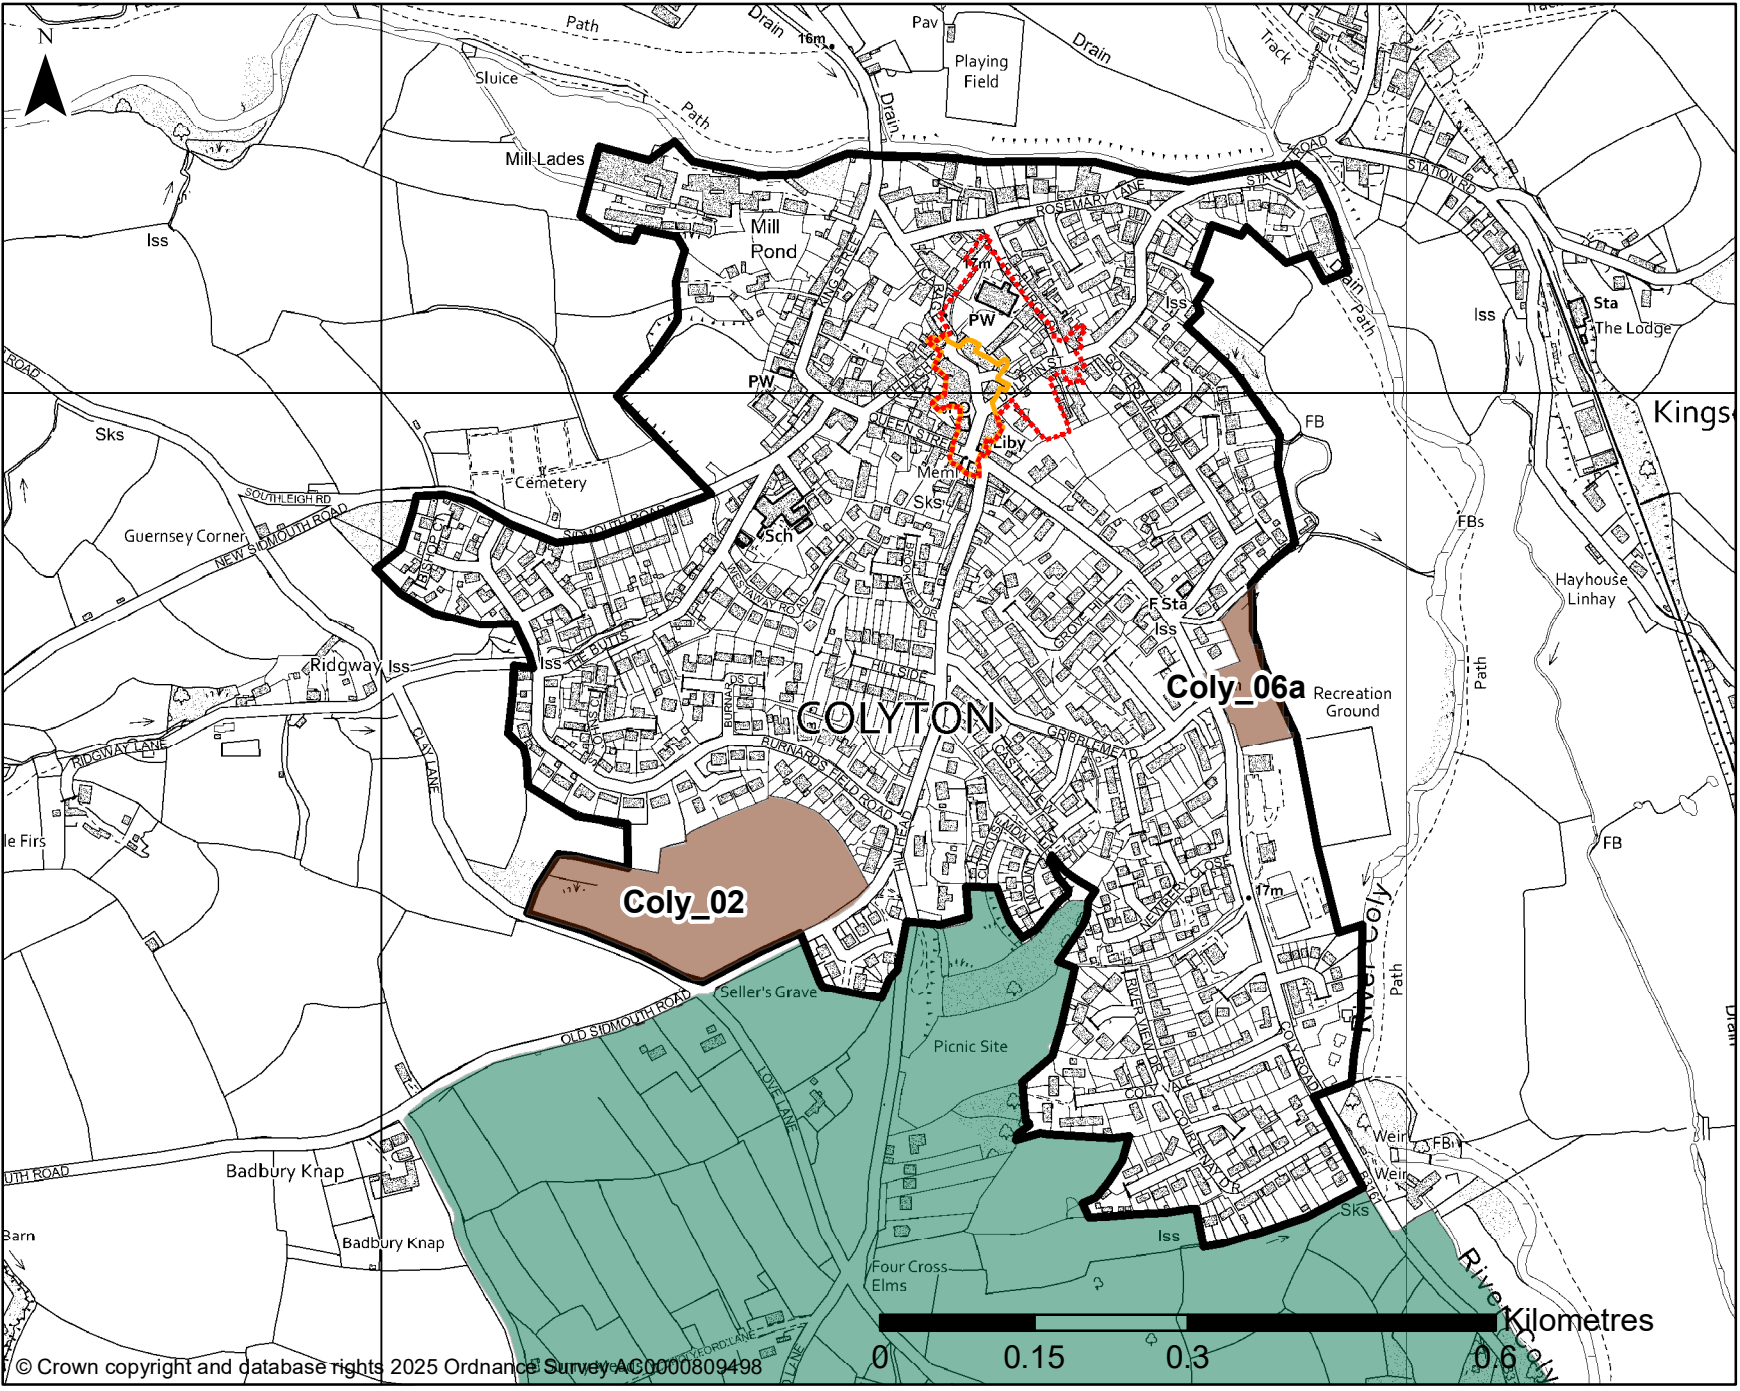

n.b. This inset map has been provided as an additional resource; the definitive version of the Policies Map is the interactive version which can be accessed here:
<https://maps.strata.solutions/portal/apps/webappviewer/index.html?appid=8da794a146d94df680ee37c7589e9a1e>

Legend (key policy boundaries shown only)

Site Allocations (SD09)

Type

- Housing
- Settlement Boundaries (SP05)
- Town Centre Areas (SE07)
- Primary Shopping Areas (SE07)
- Green Wedges (OL05)

East Devon Local Plan 2020-2042 (Reg 19 Consultation)
inset to Policies Map