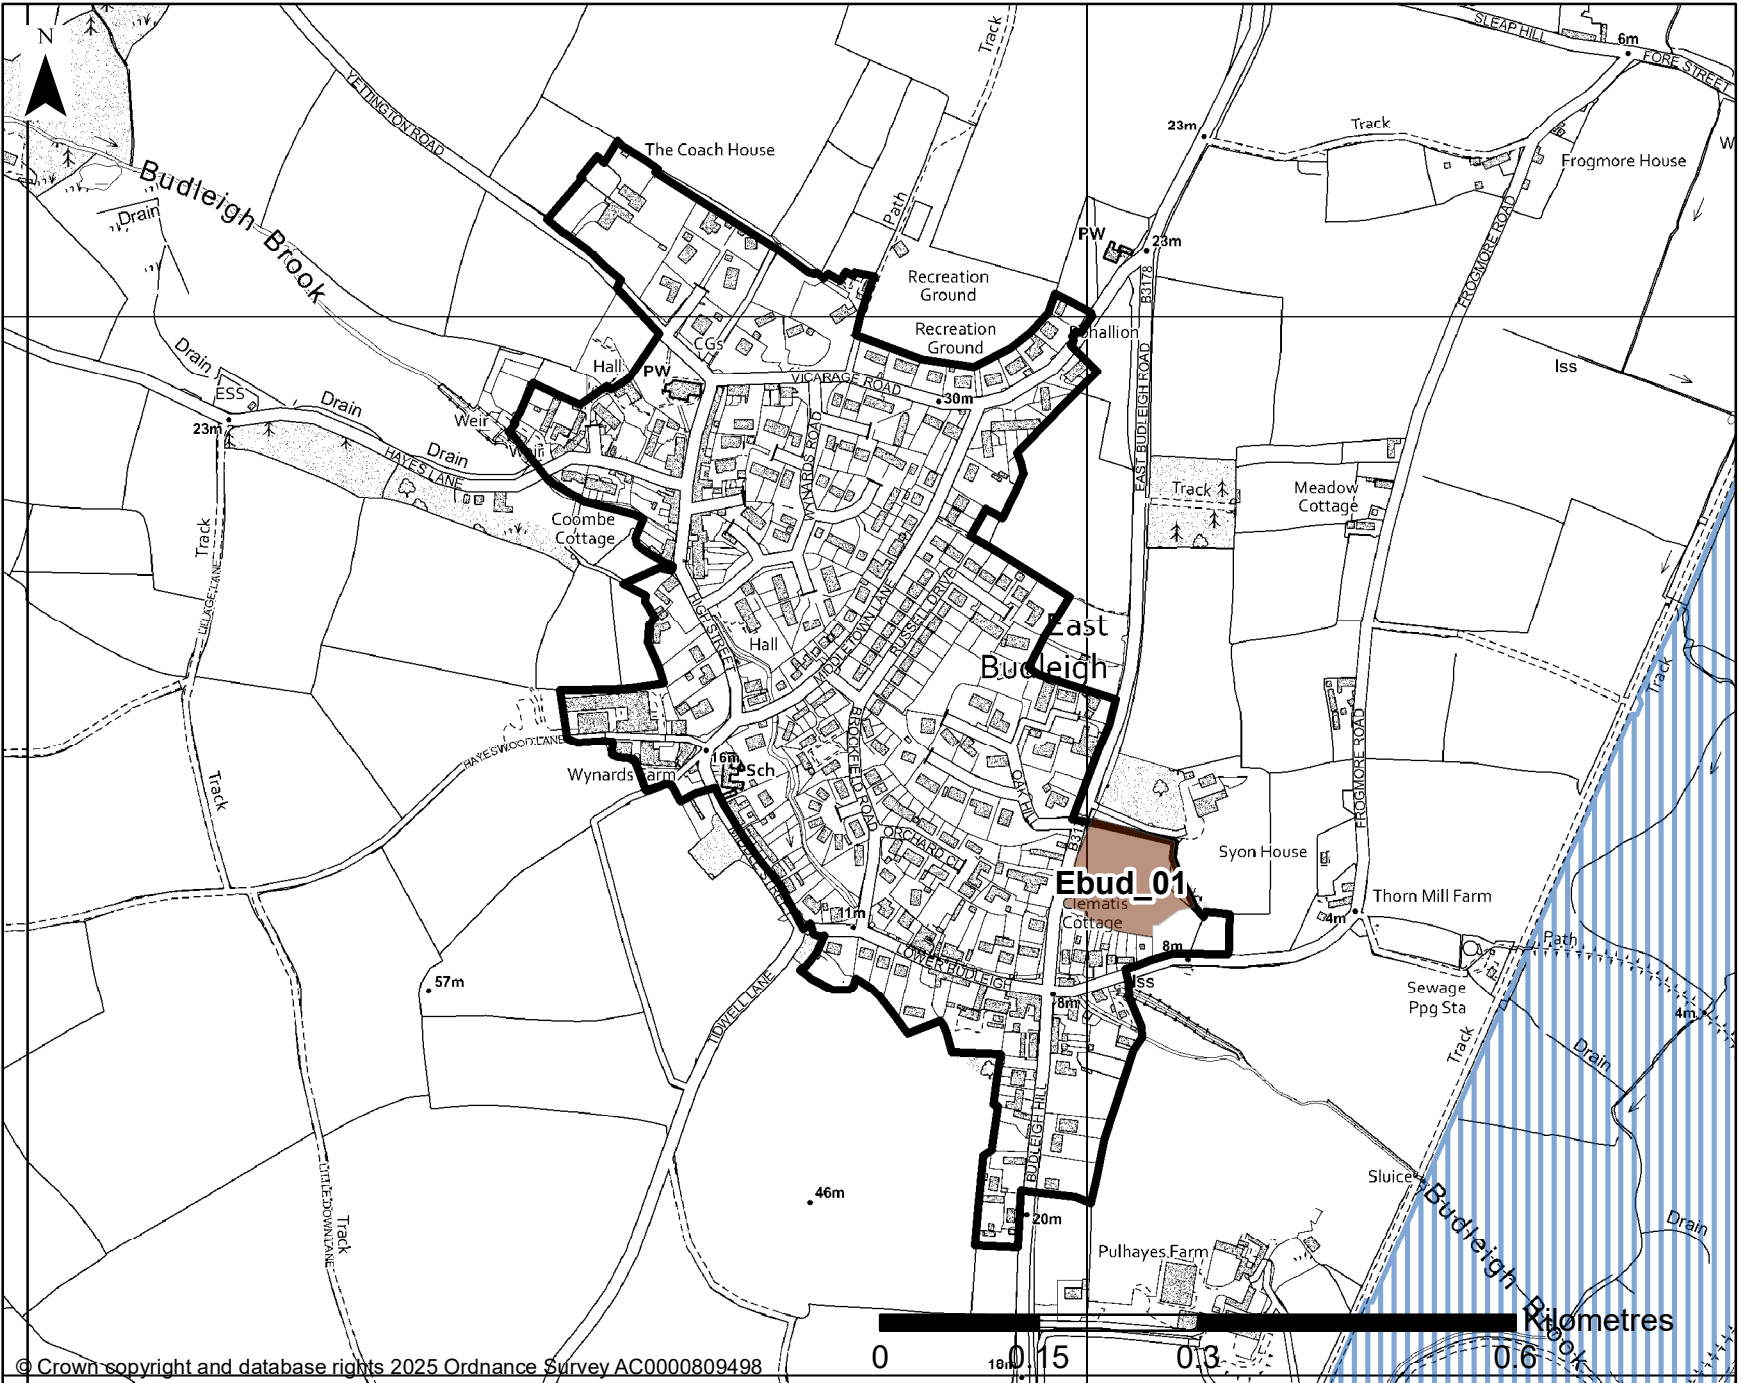

n.b. This inset map has been provided as an additional resource; the definitive version of the Policies Map is the interactive version which can be accessed here: <https://maps.strata.solutions/portal/apps/webappviewer/index.html?appid=8da794a146d94df680ee37c7589e9a1e>

Legend (key policy boundaries shown only)

Site Allocations (SD16)

Type

- Housing
- Settlement Boundaries (SP05)
- Coastal Preservation Areas (OL03)

© Crown copyright and database rights 2025 Ordnance Survey AC0000809498

East Devon Local Plan 2020-2042 (Reg 19 Consultation)
inset to Policies Map

East Budleigh