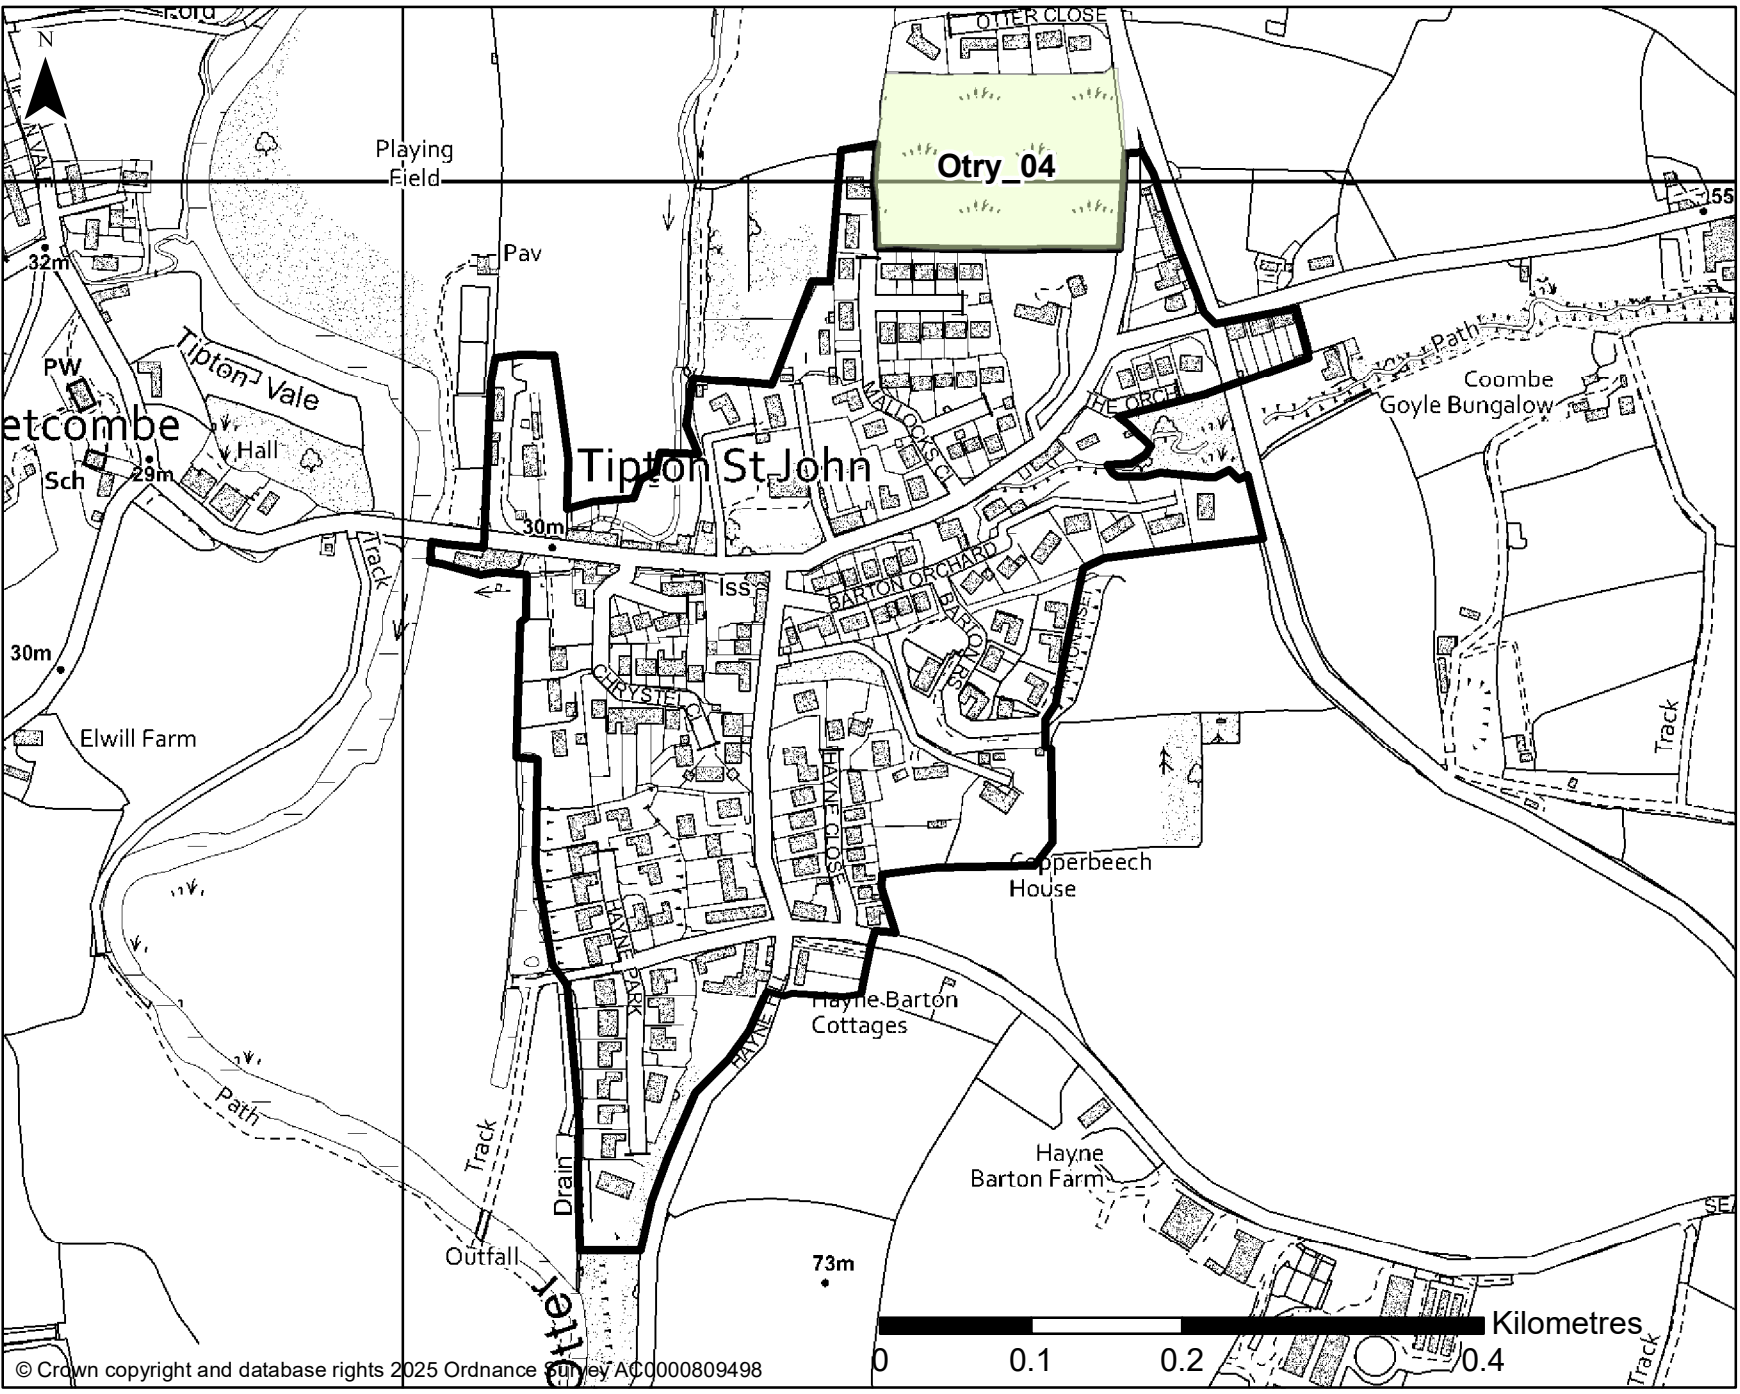

n.b. This inset map has been provided as an additional resource; the definitive version of the Policies Map is the interactive version which can be accessed here: <https://maps.strata.solutions/portal/apps/webappviewer/index.html?appid=8da794a146d94df680ee37c7589e9a1e>

Legend (key policy boundaries shown only)

Site Allocations (SD27)

Type

- Self-Build and Education
- Settlement Boundaries (SP05)

East Devon Local Plan 2020-2042 (Reg 19 Consultation)
inset to Policies Map

Tipton St. John