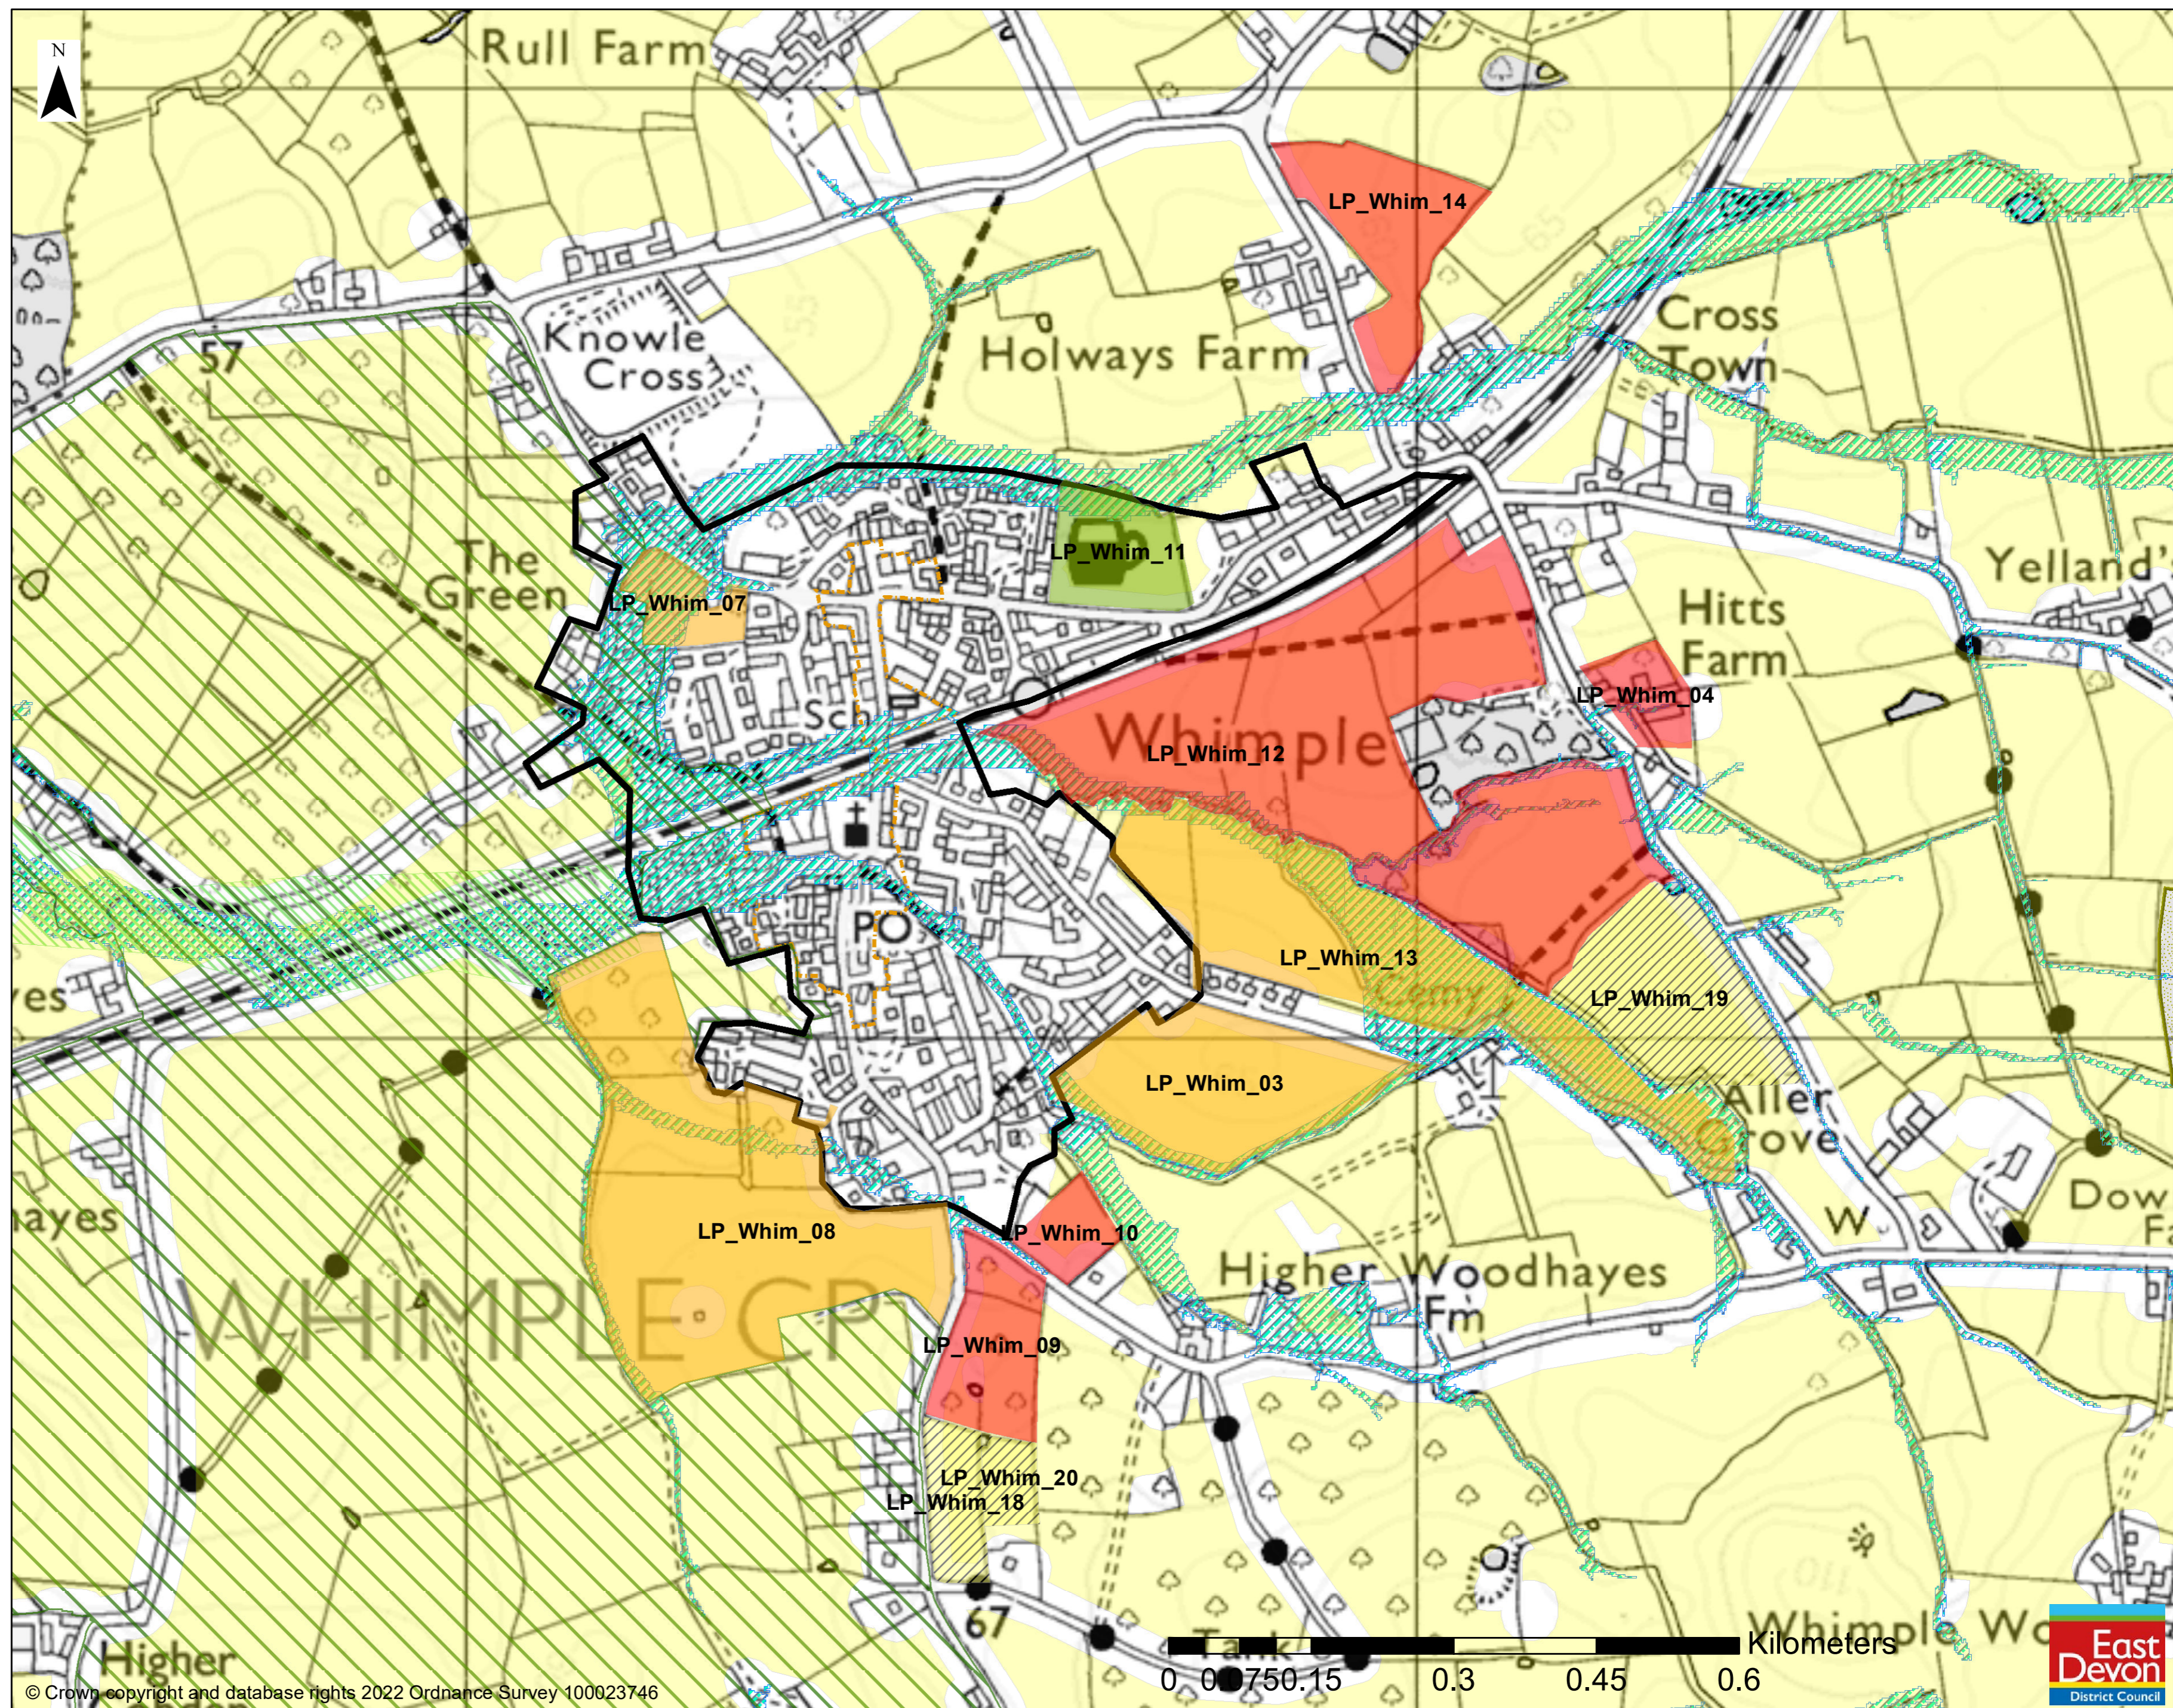

East Devon Local Plan 2020-2040 - Whimble

n.b. Items in the Legend that appear in regular type are for consultation; items in italics are for information only