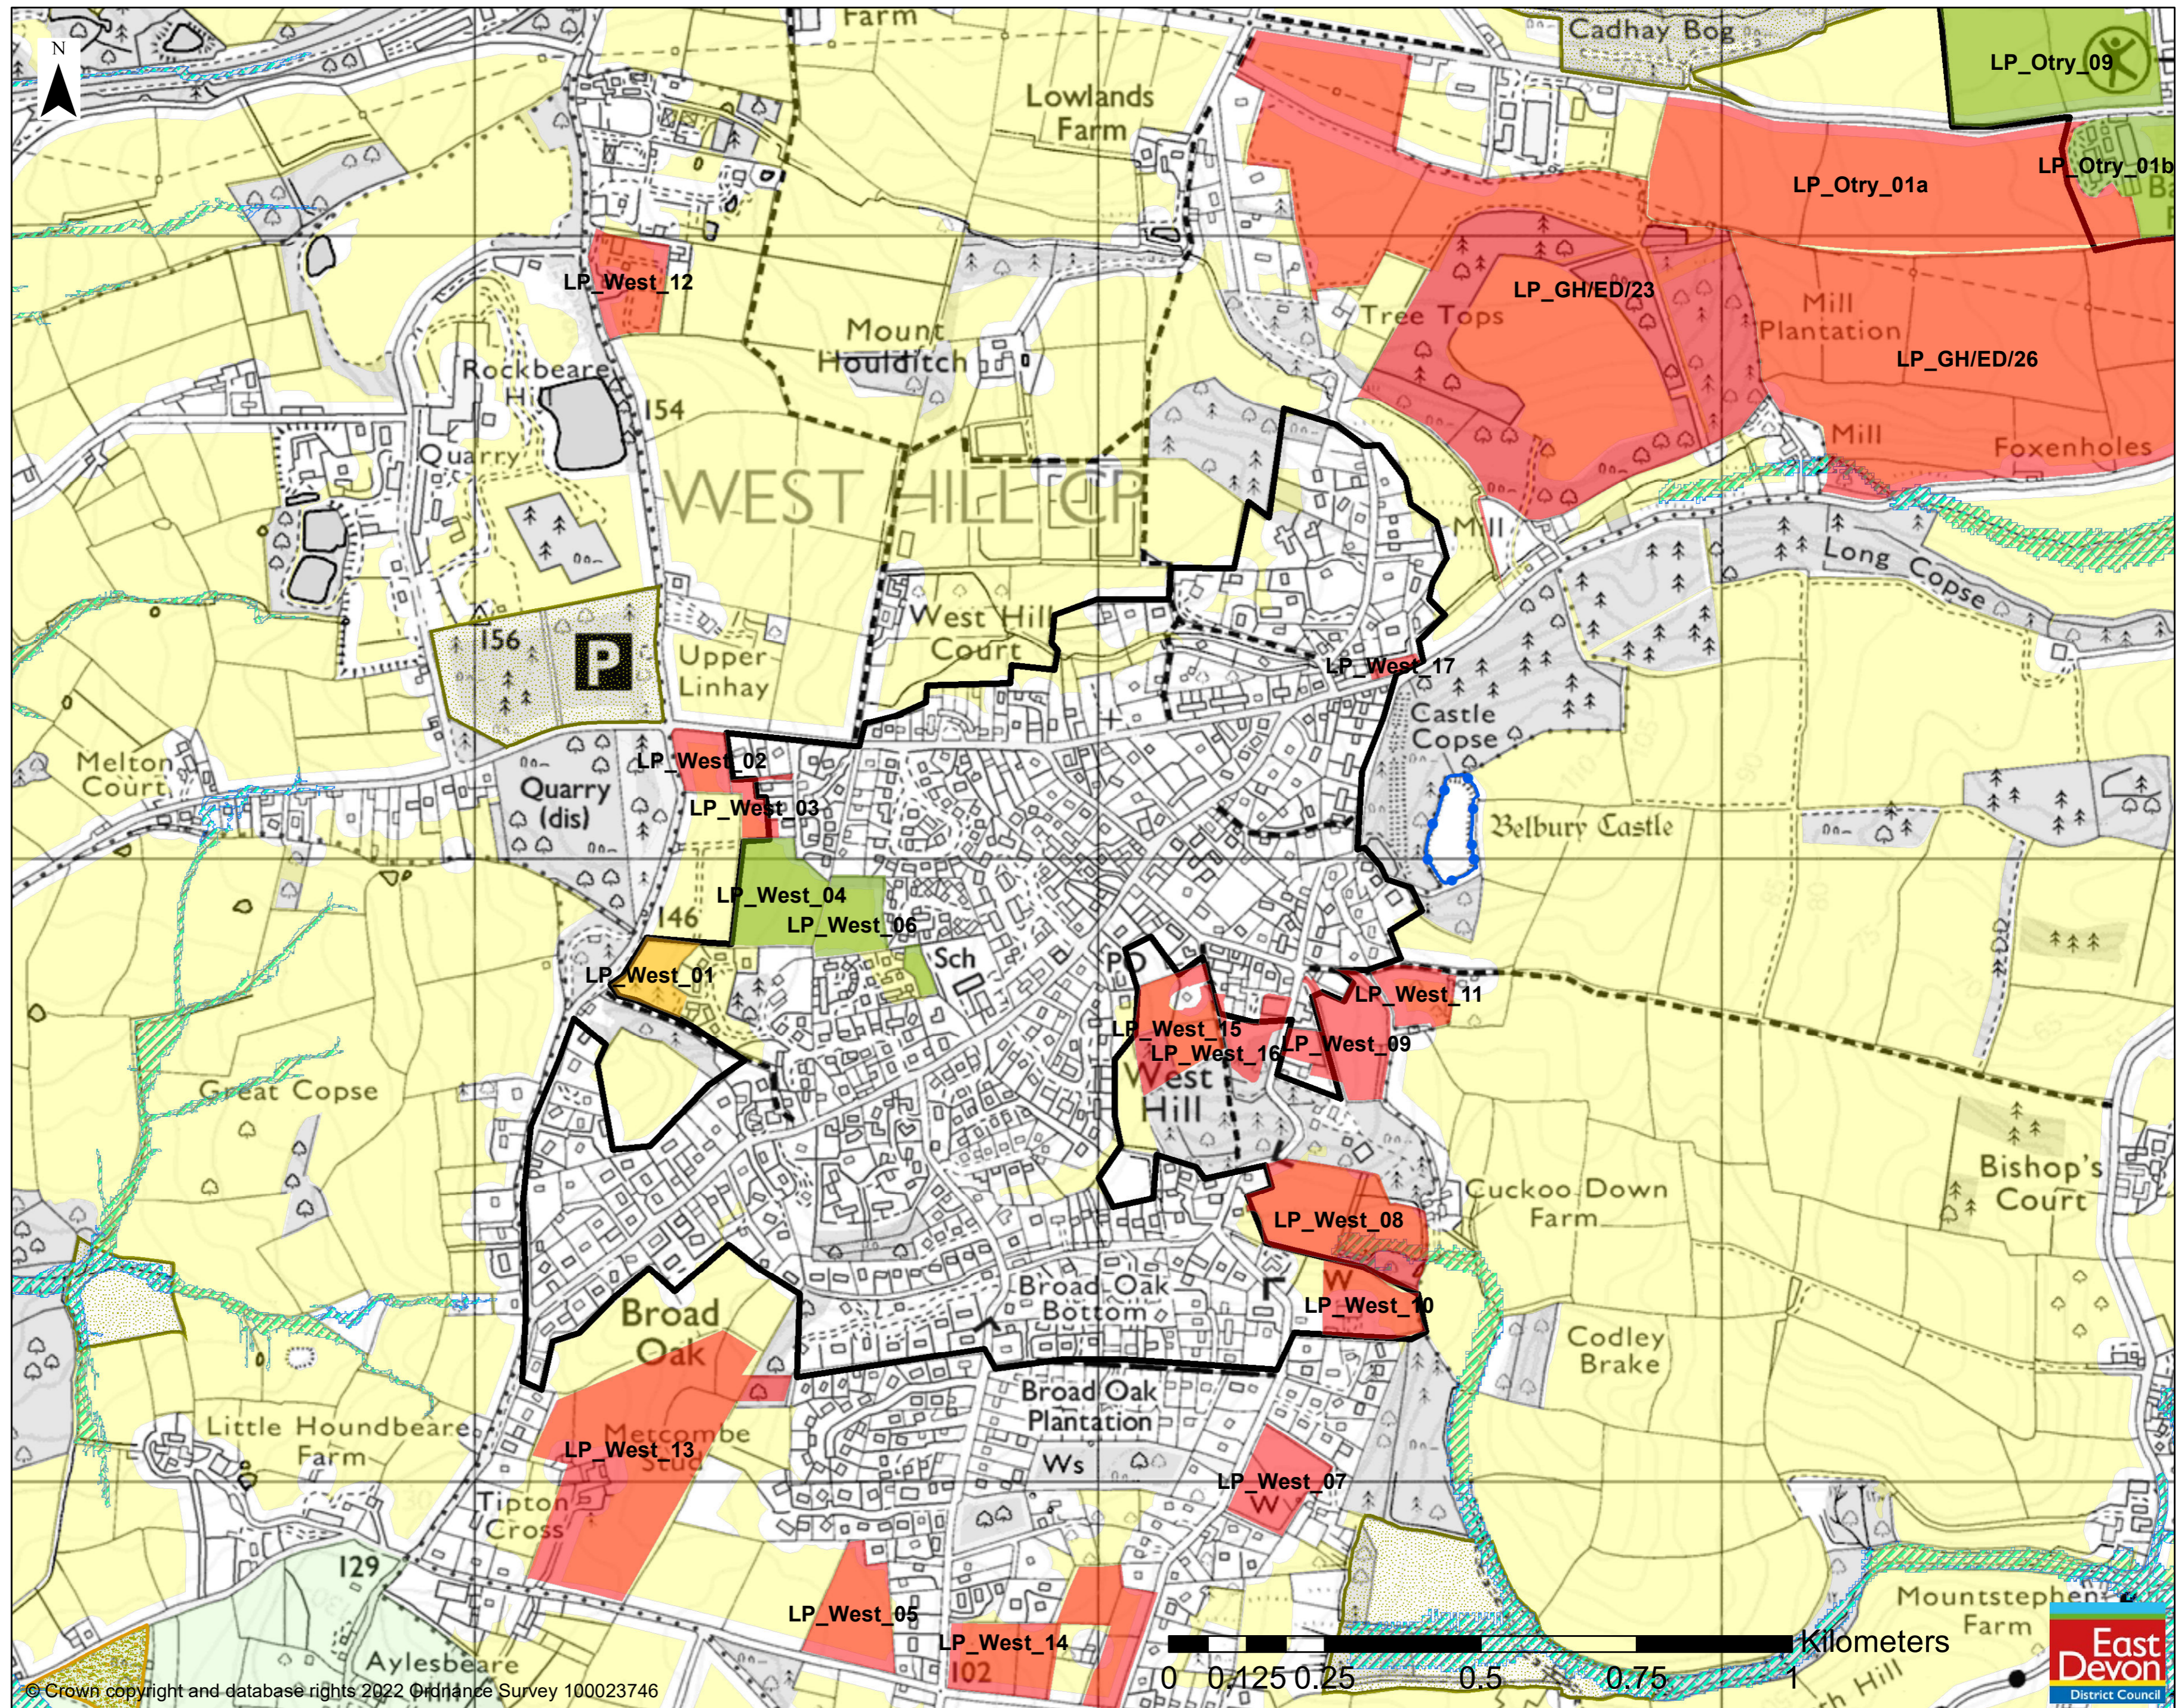

# East Devon Local Plan 2020-2040 - West Hill

n.b. Items in the Legend that appear in regular type are for consultation; items in italics are for information only