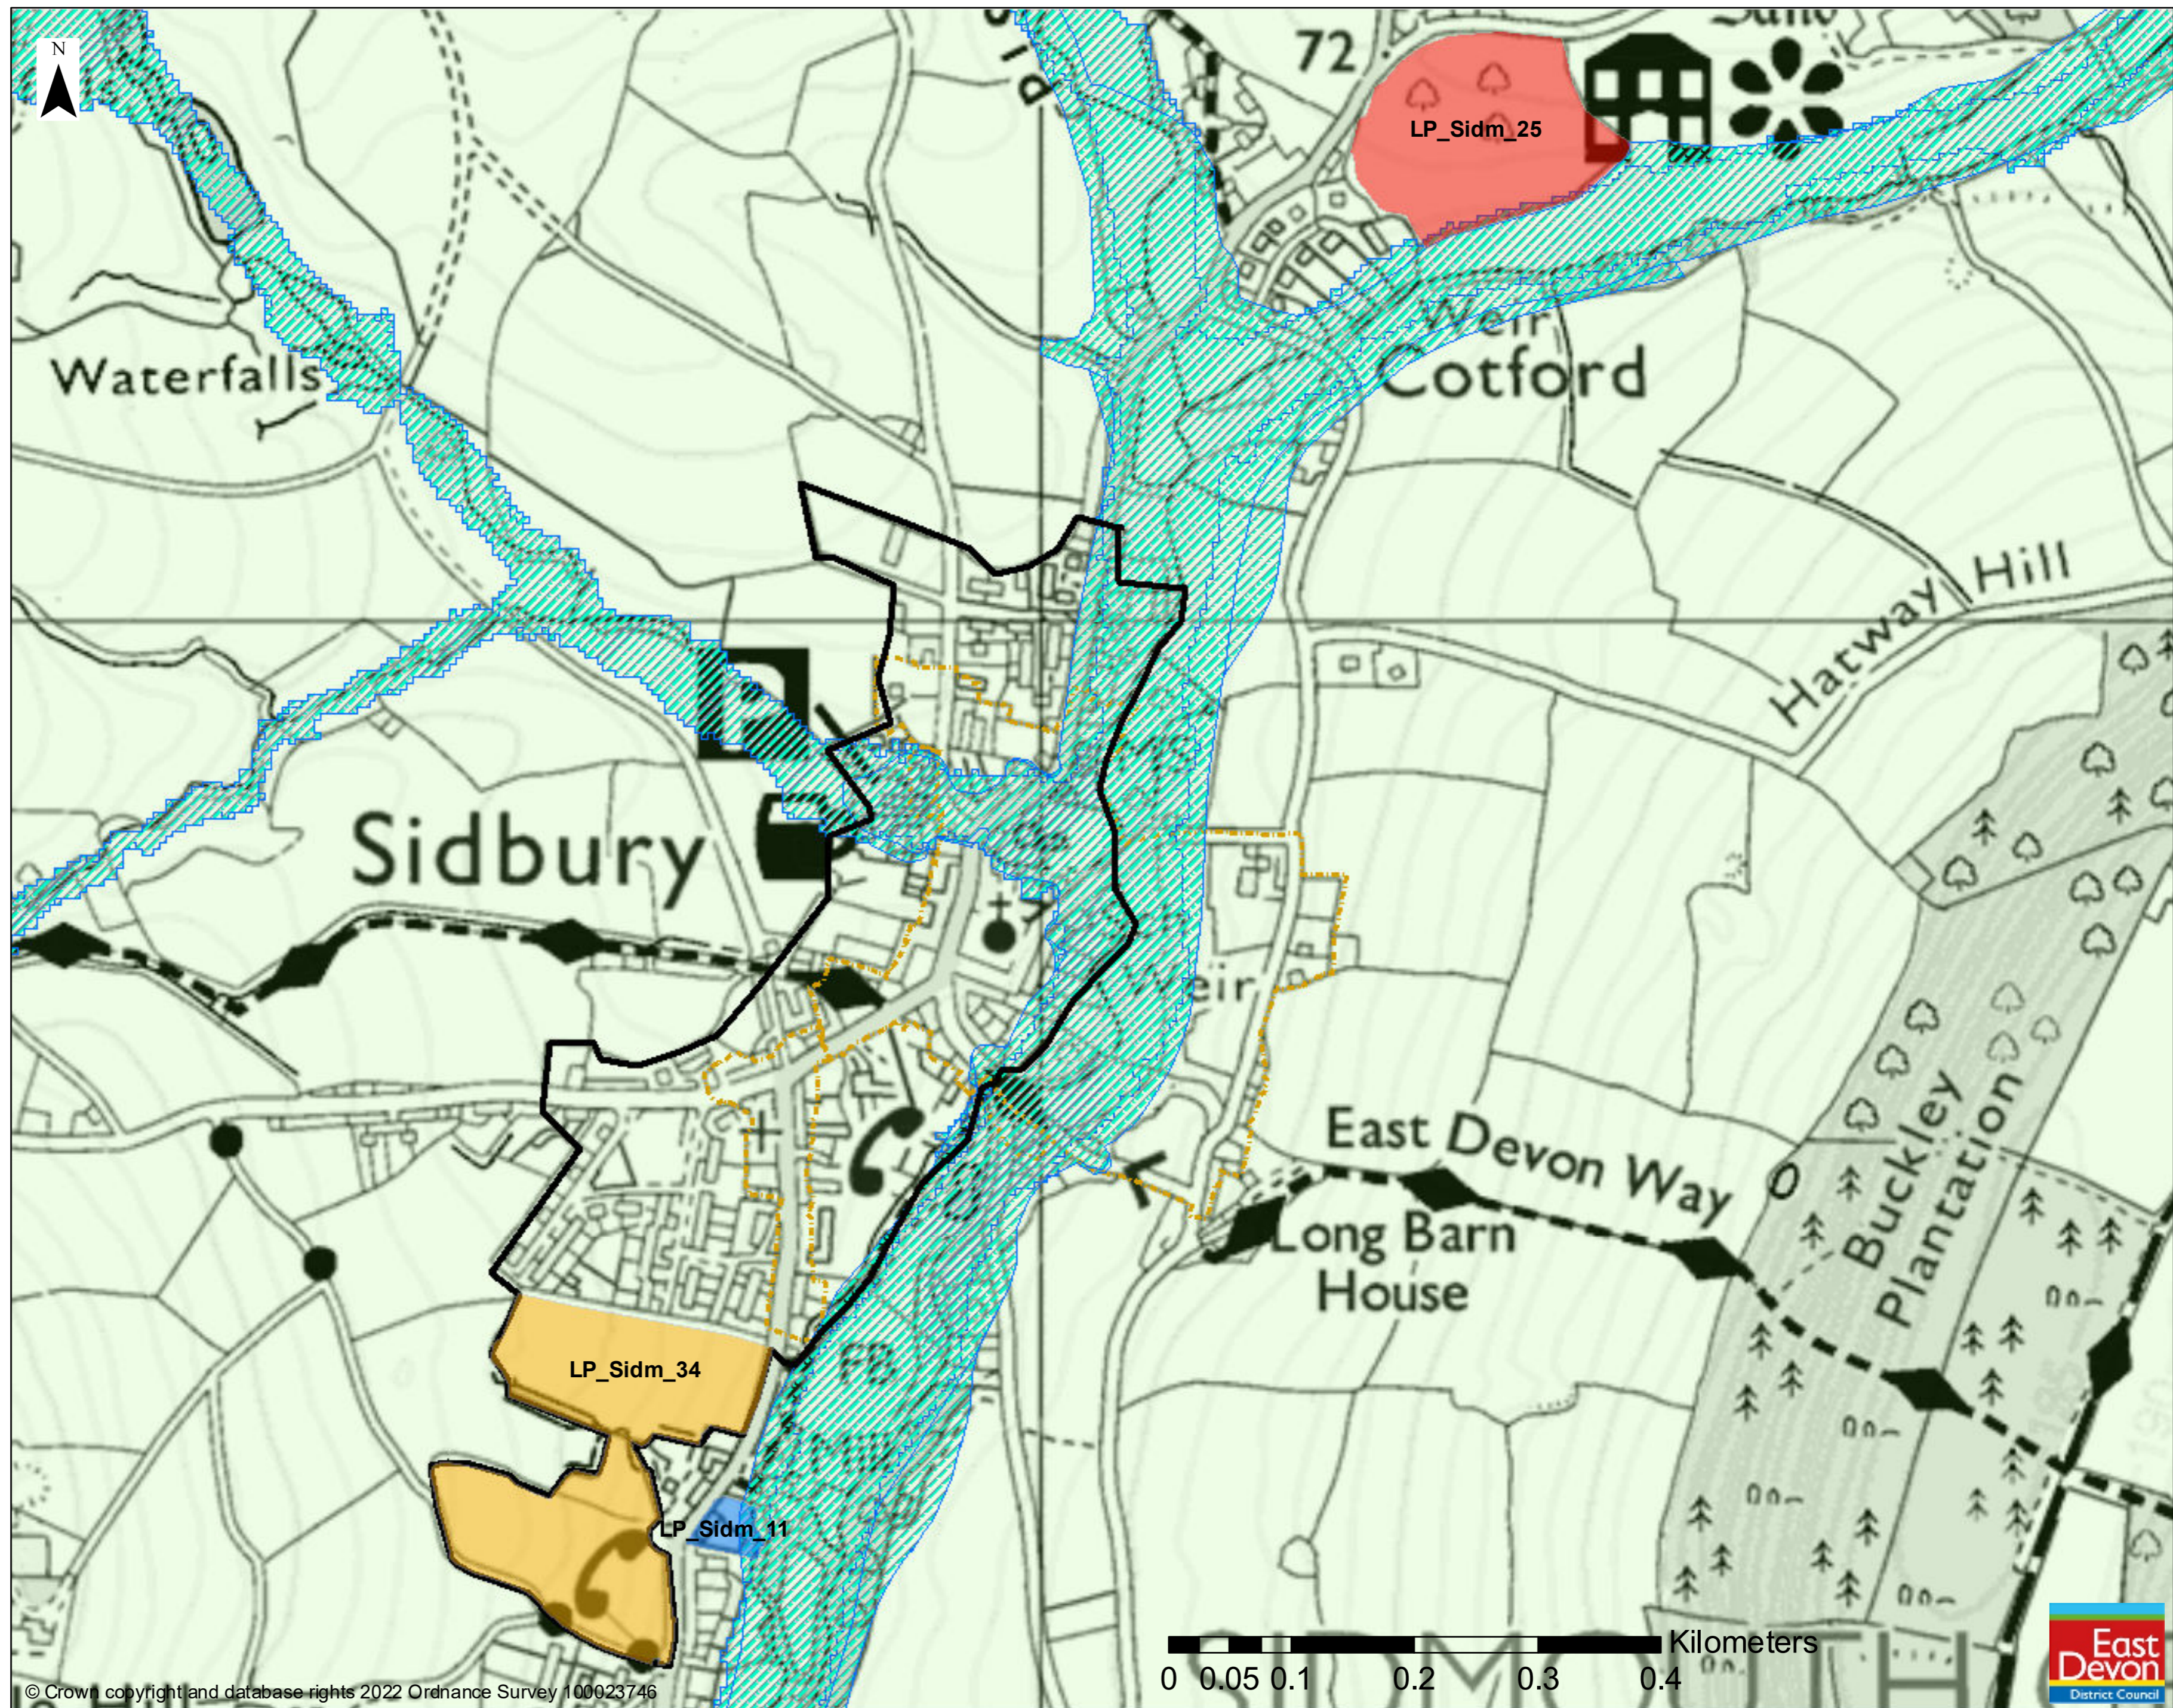

East Devon Local Plan 2020-2040 - Sidbury

n.b. Items in the Legend that appear in regular type are for consultation; items in italics are for information only