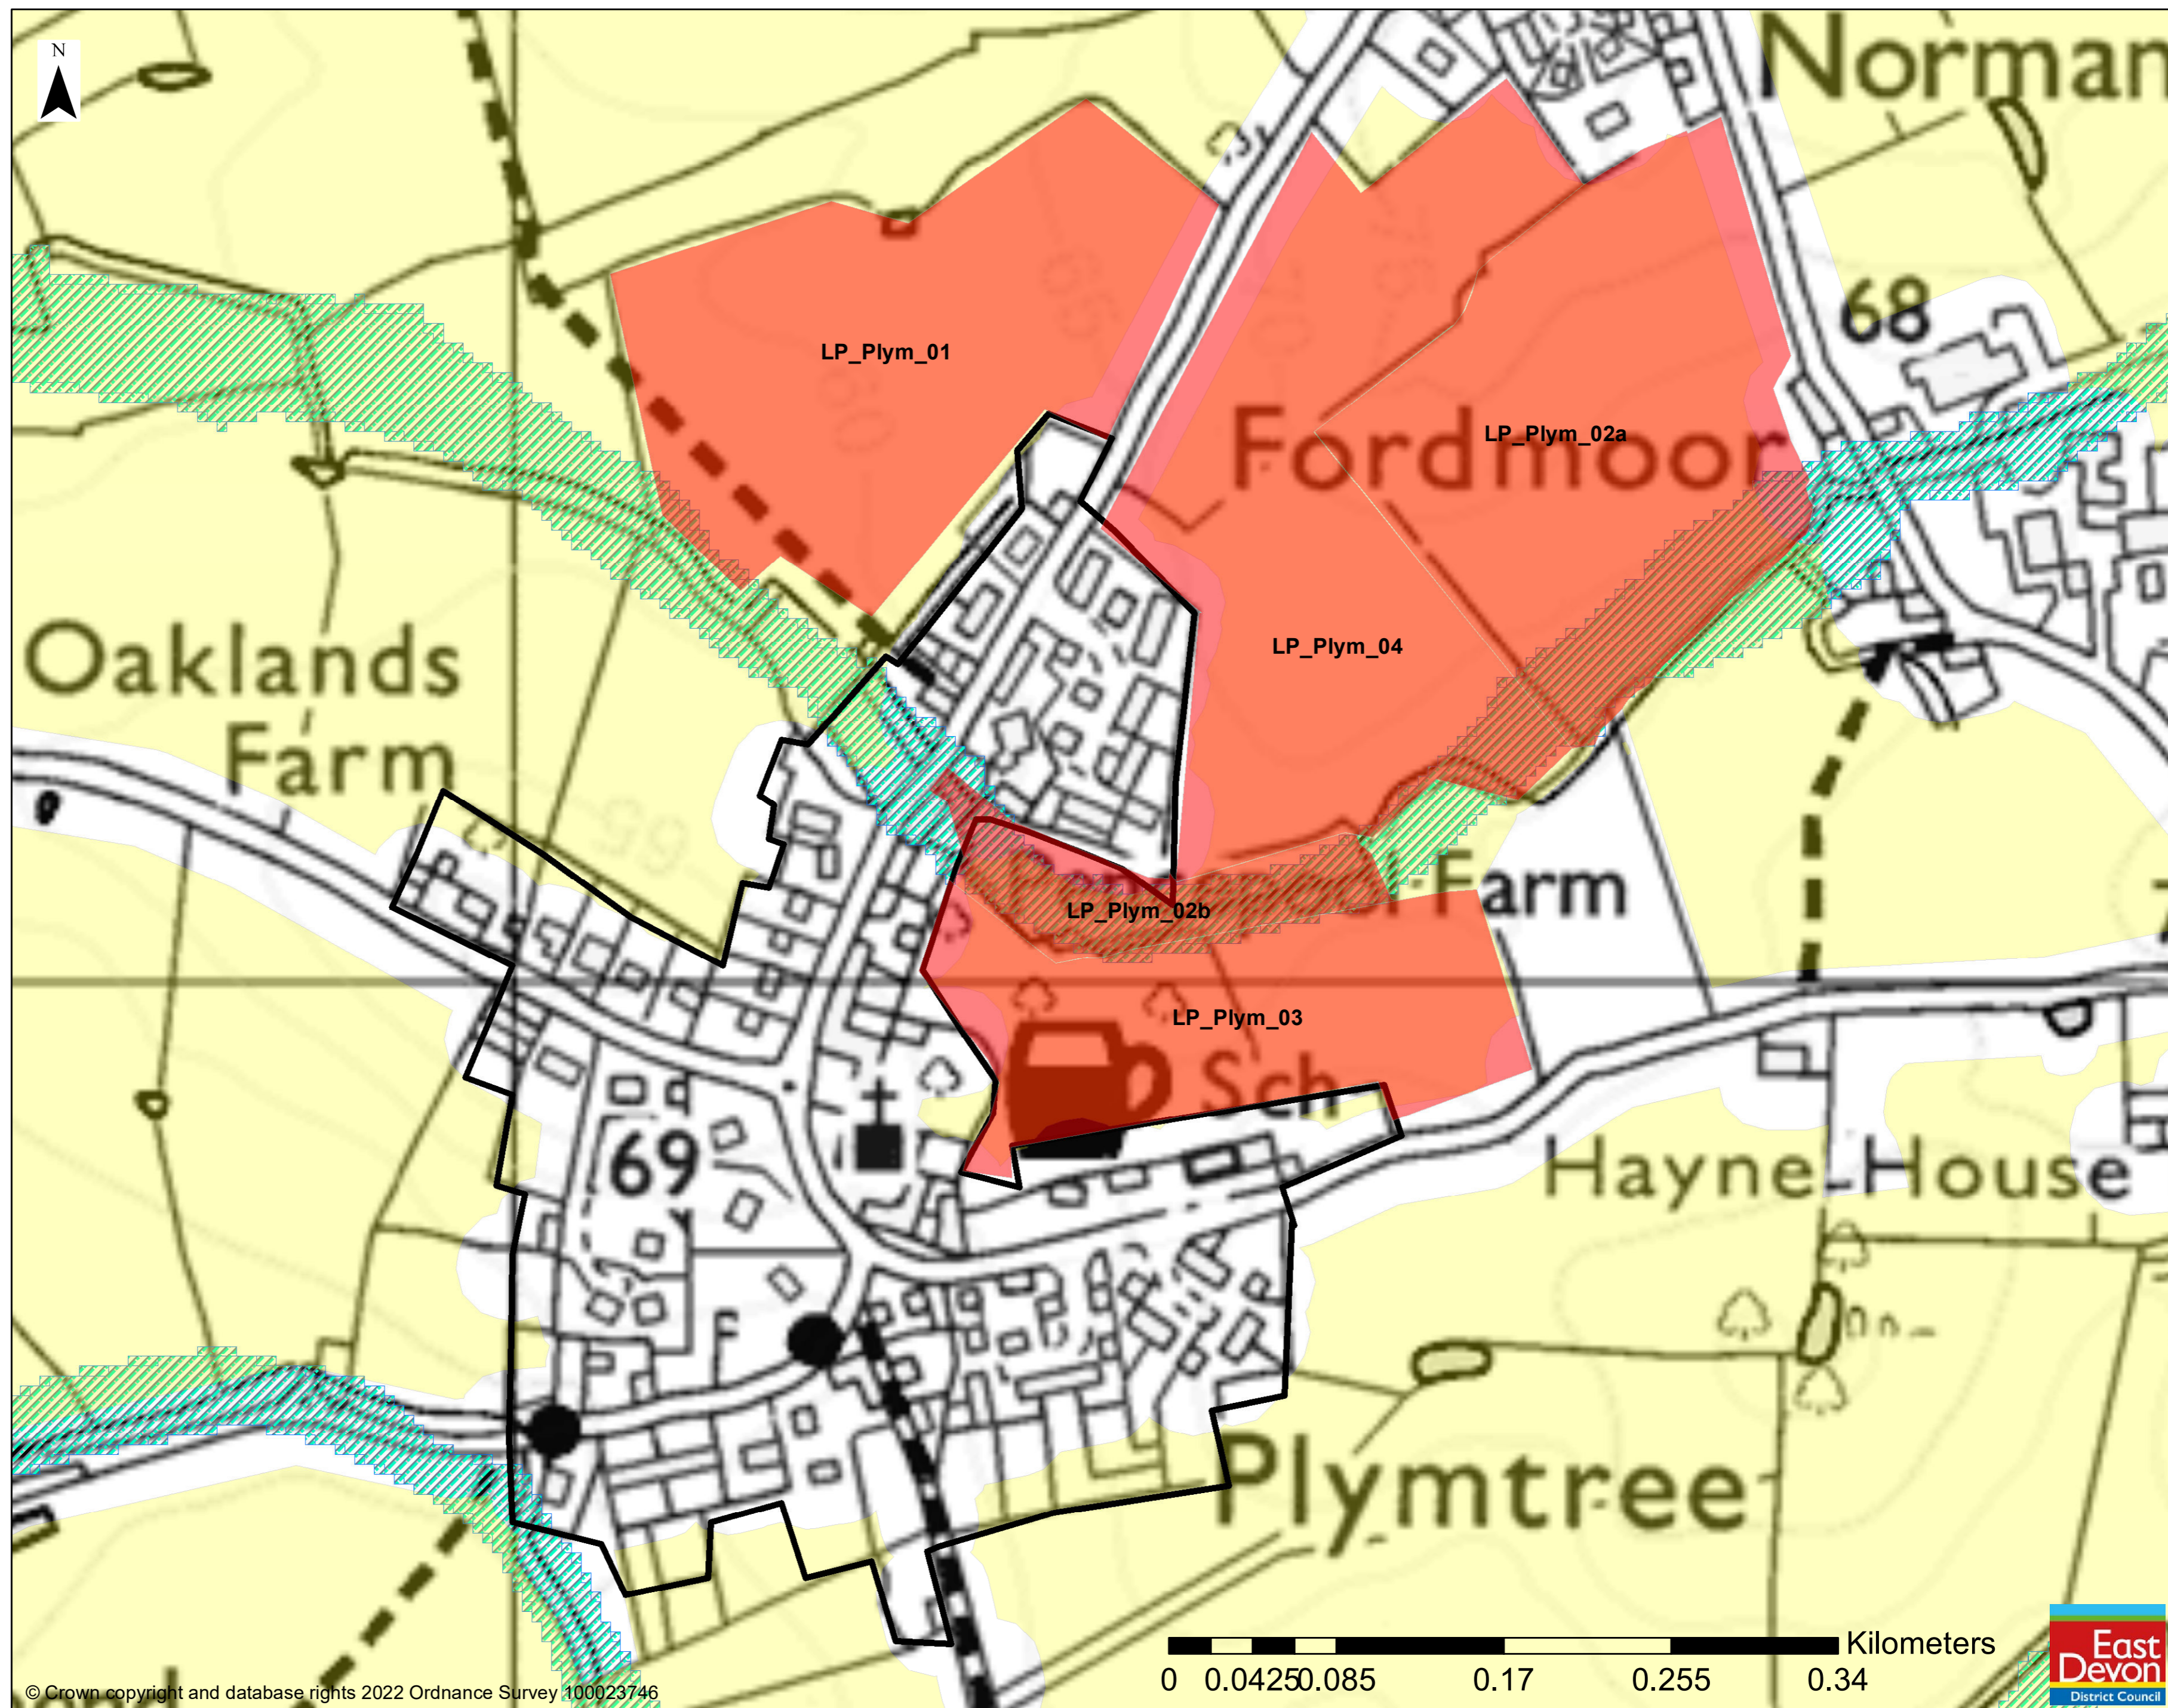

East Devon Local Plan 2020-2040 - Plymtree

n.b. Items in the Legend that appear in regular type are for consultation; items in italics are for information only