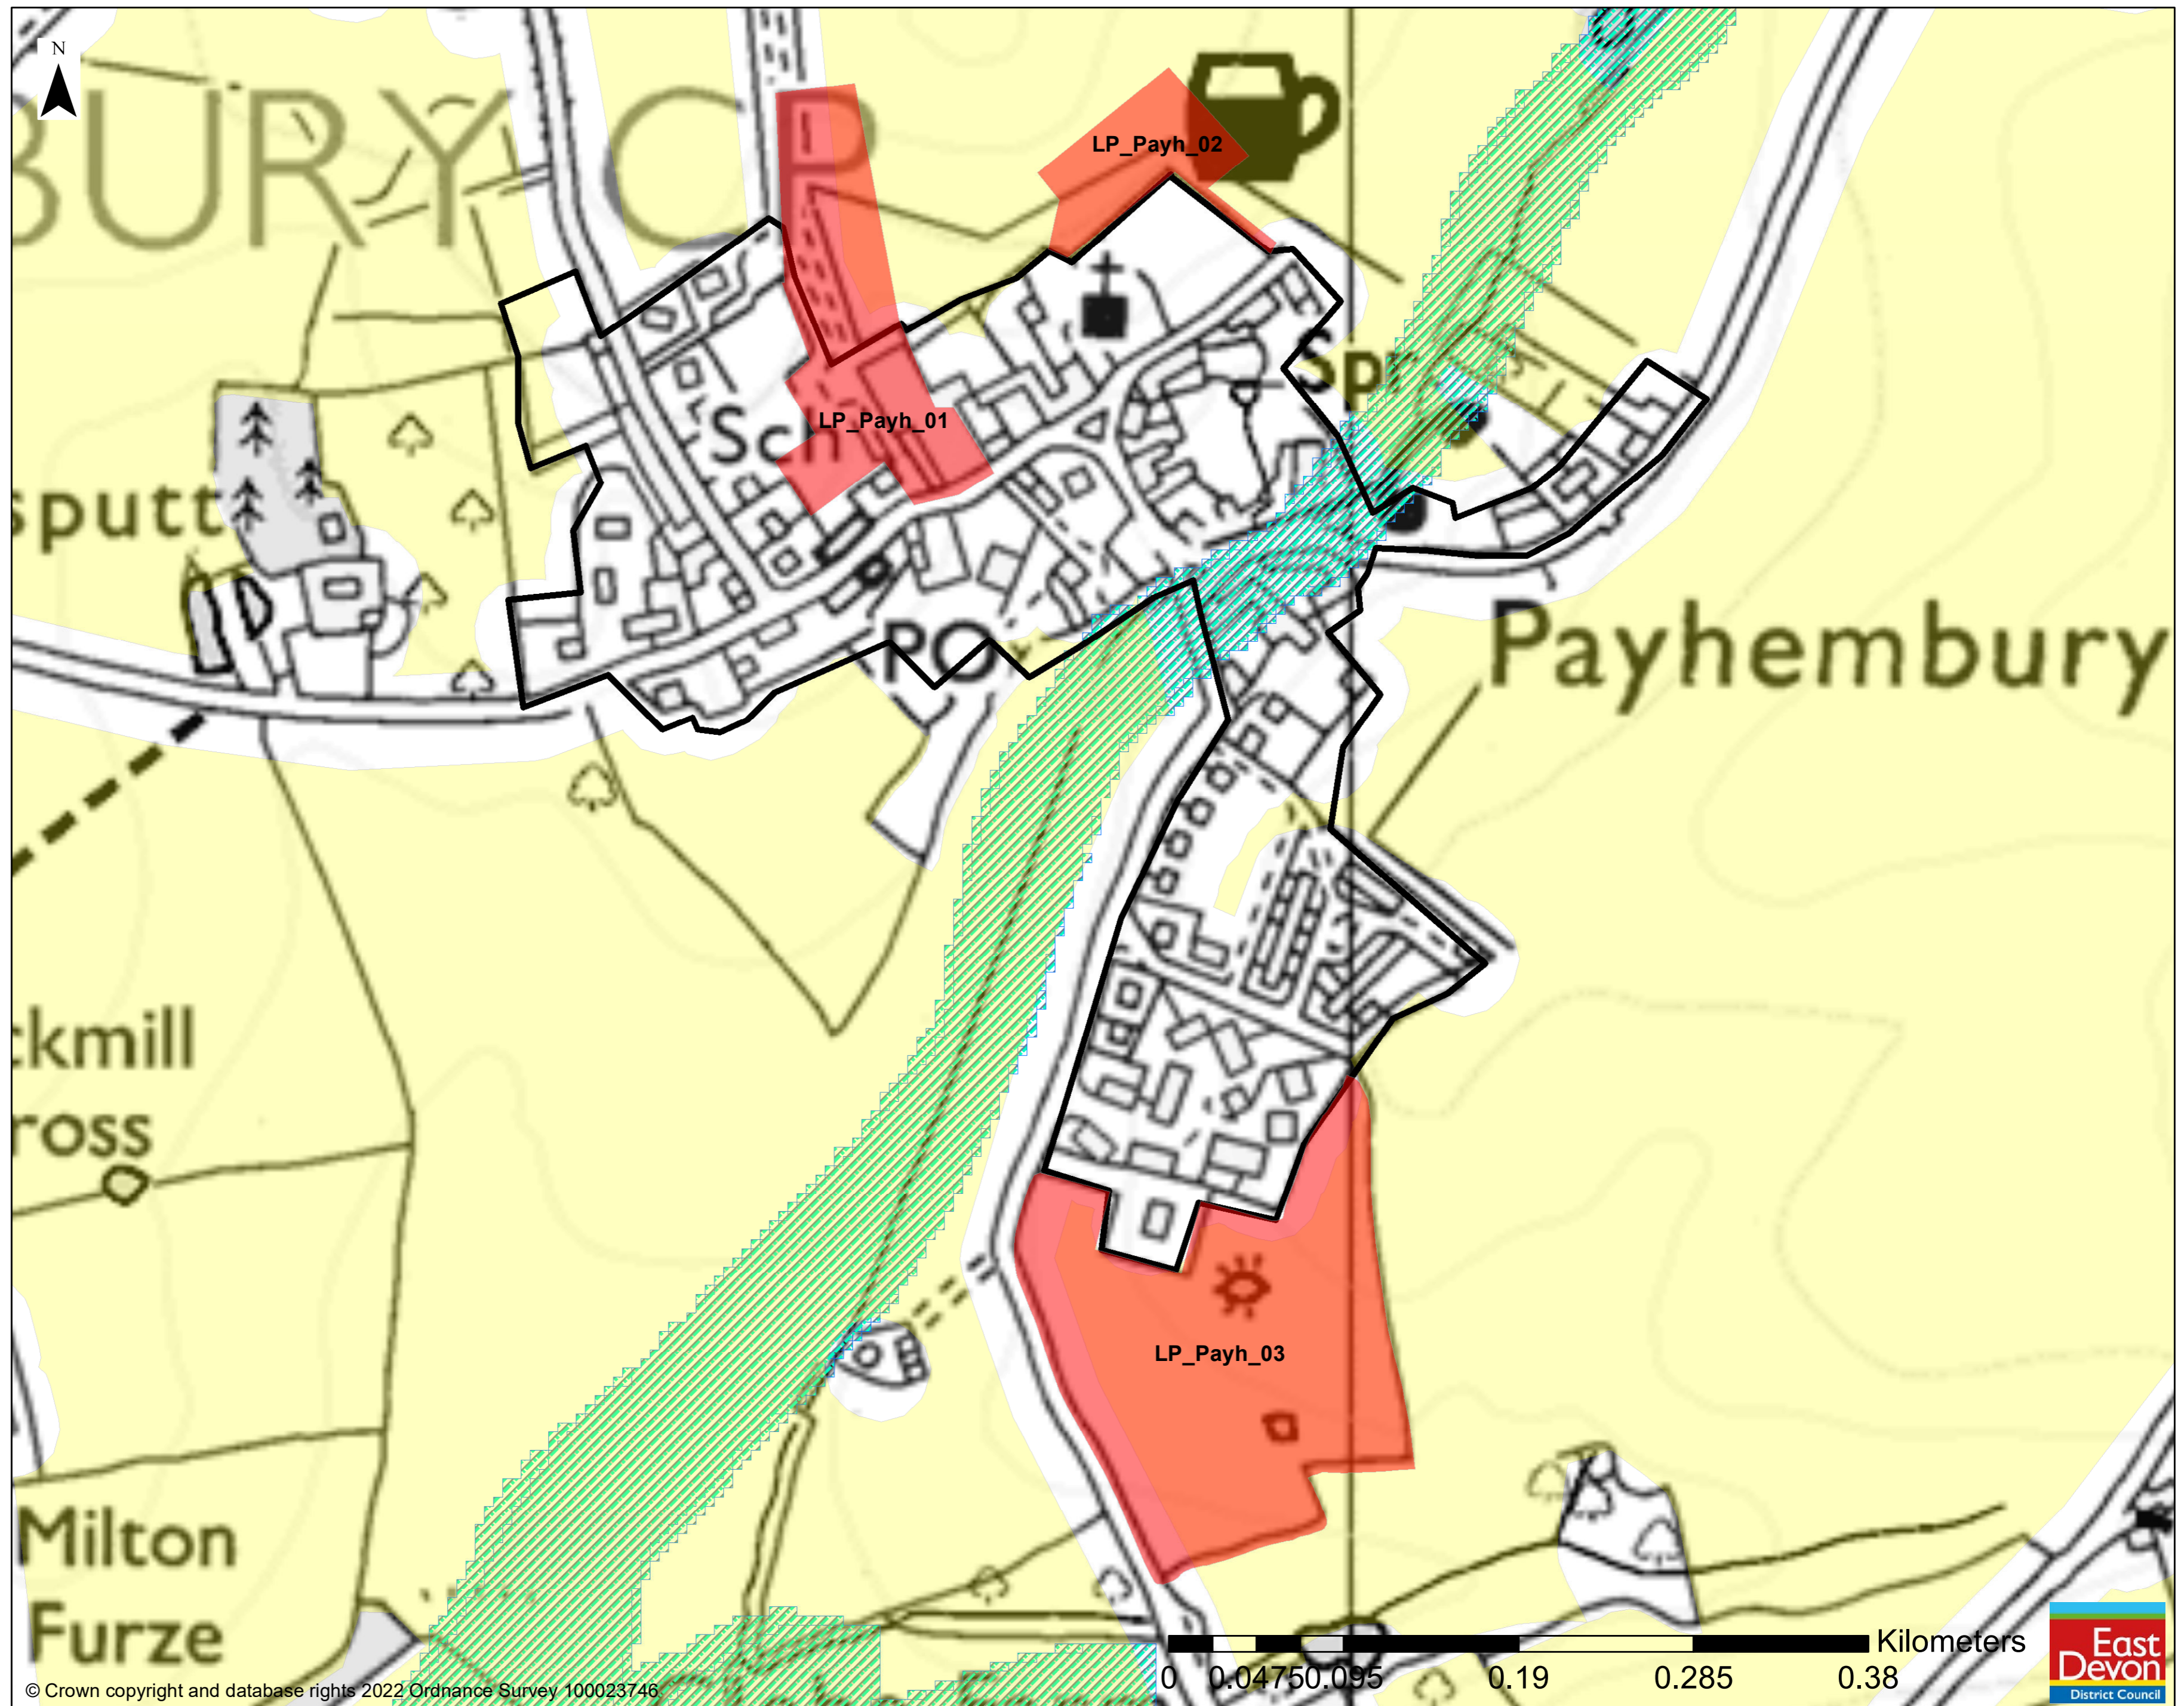

# East Devon Local Plan 2020-2040 - Payhembury

n.b. Items in the Legend that appear in regular type are for consultation; items in italics are for information only