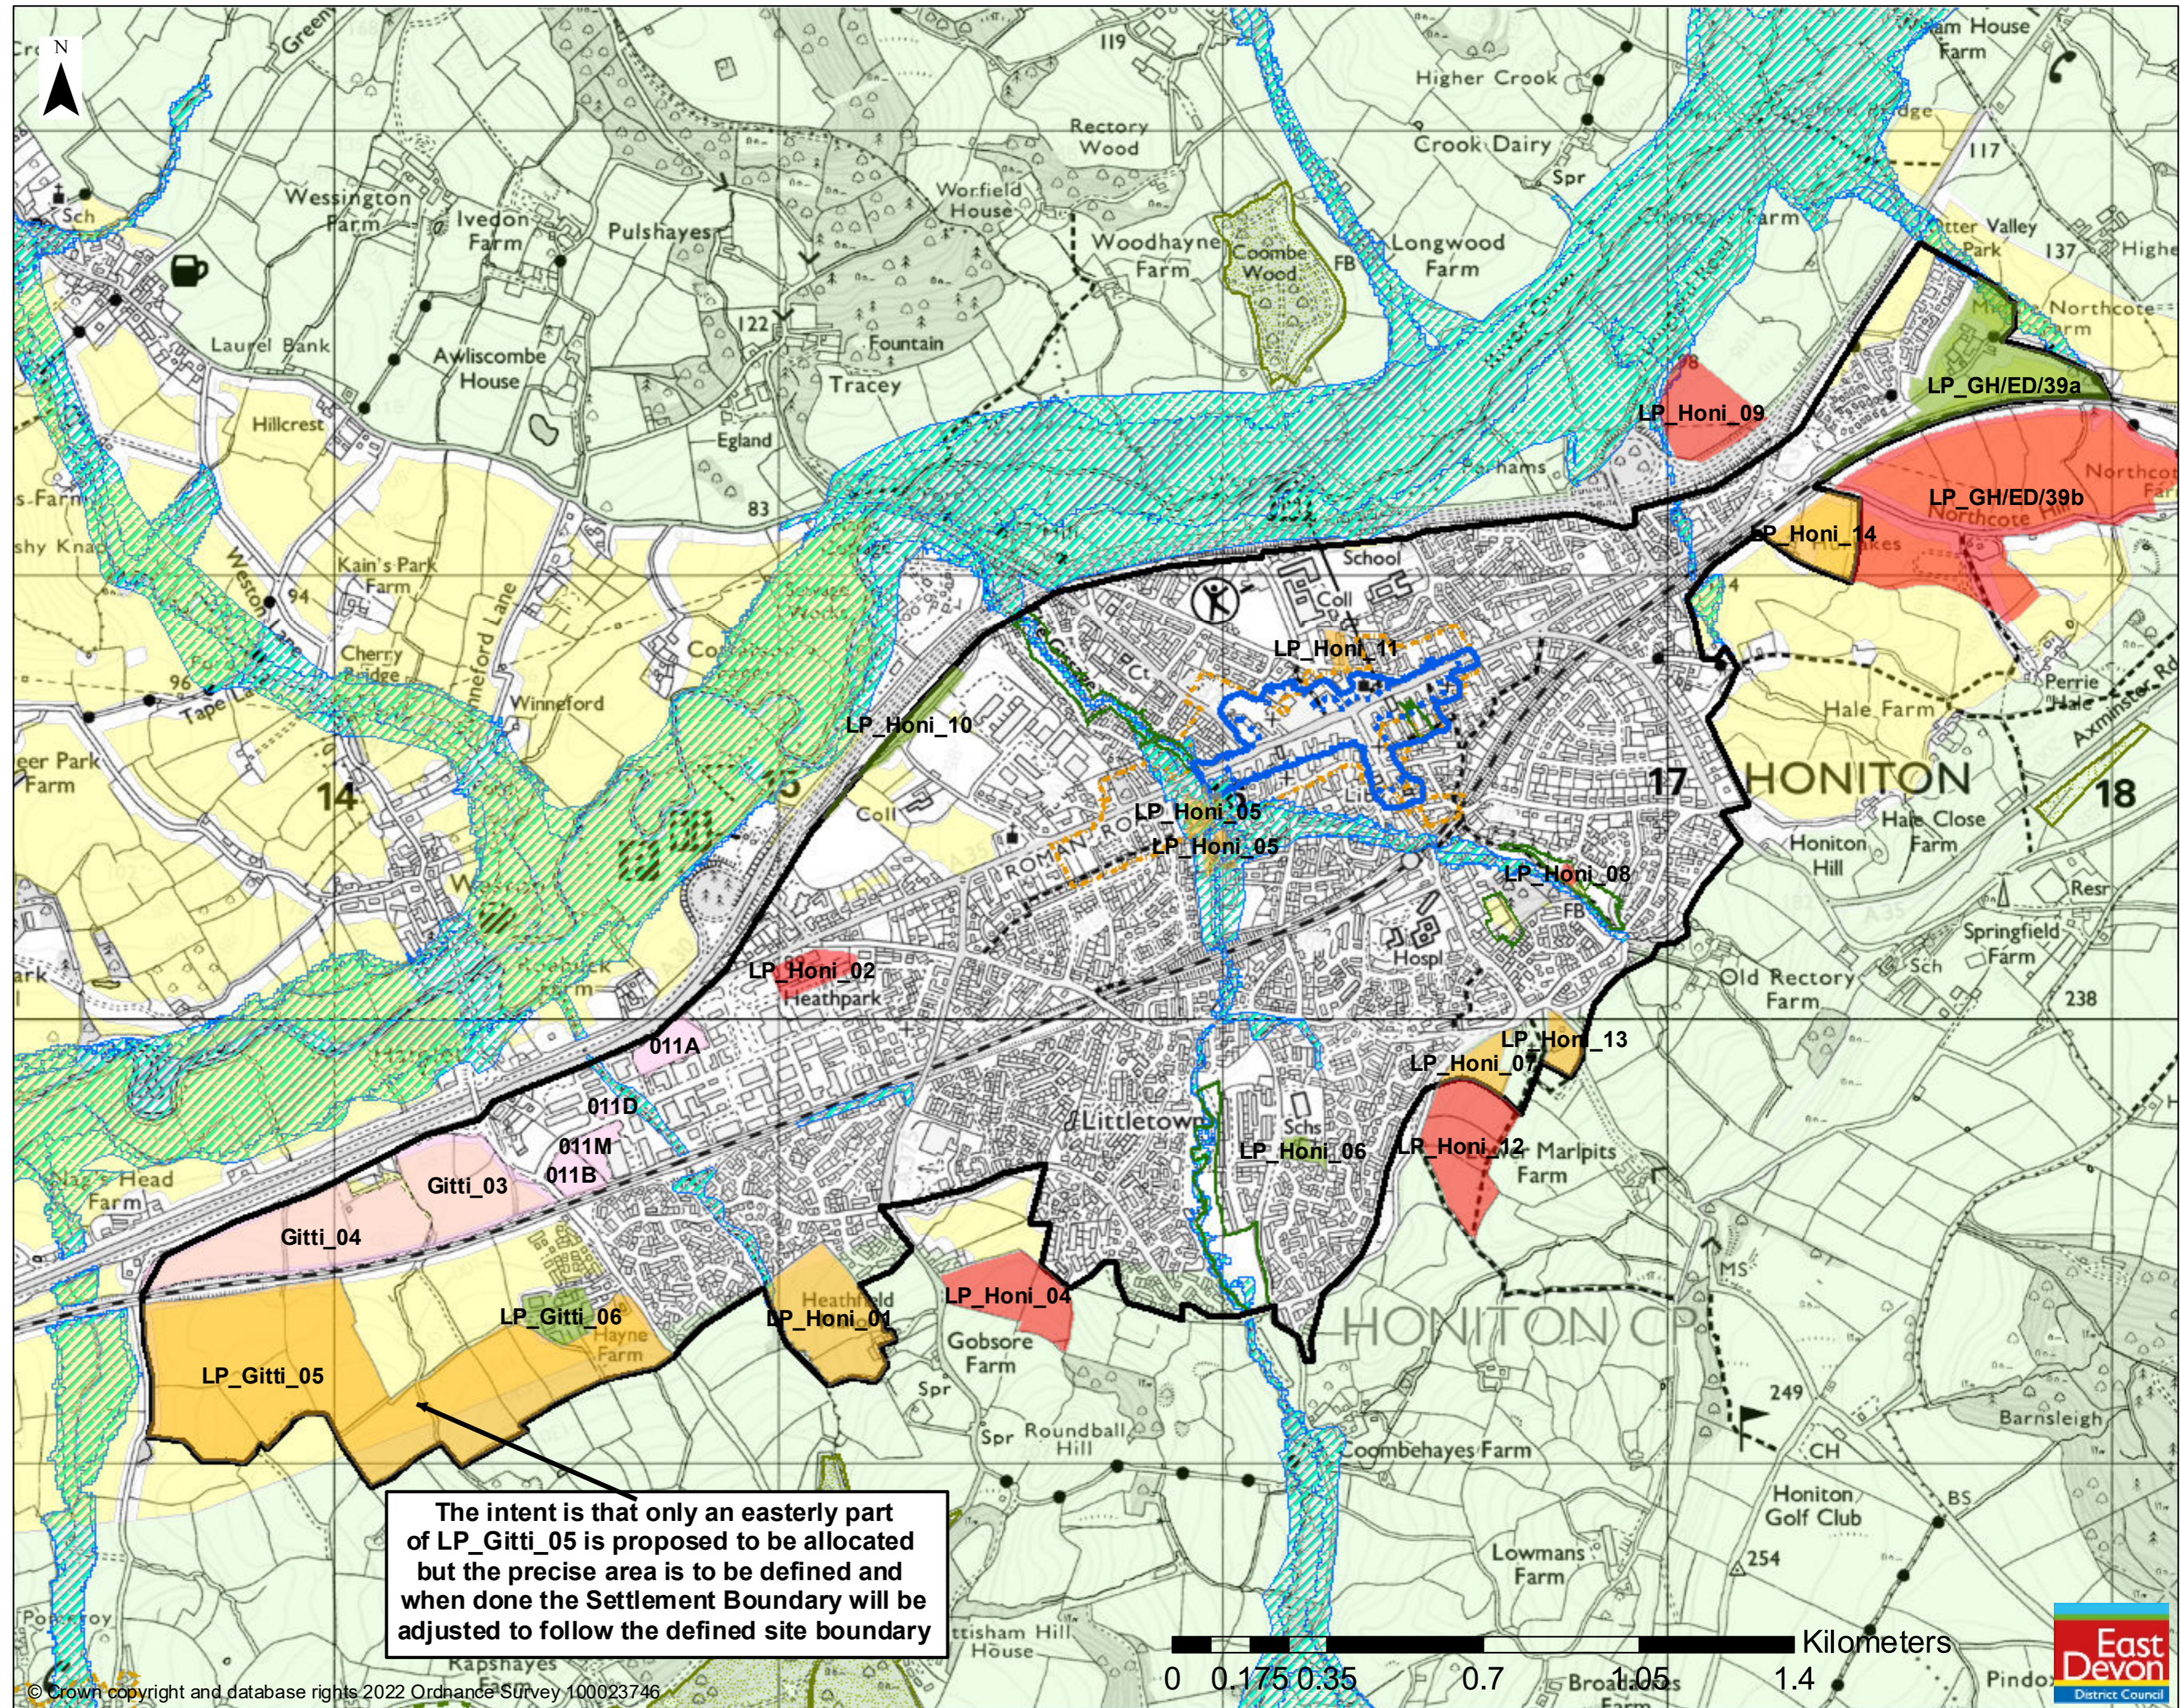

East Devon Local Plan 2020-2040 - Honiton

n.b. Items in the Legend that appear in regular type are for consultation; items in italics are for information only