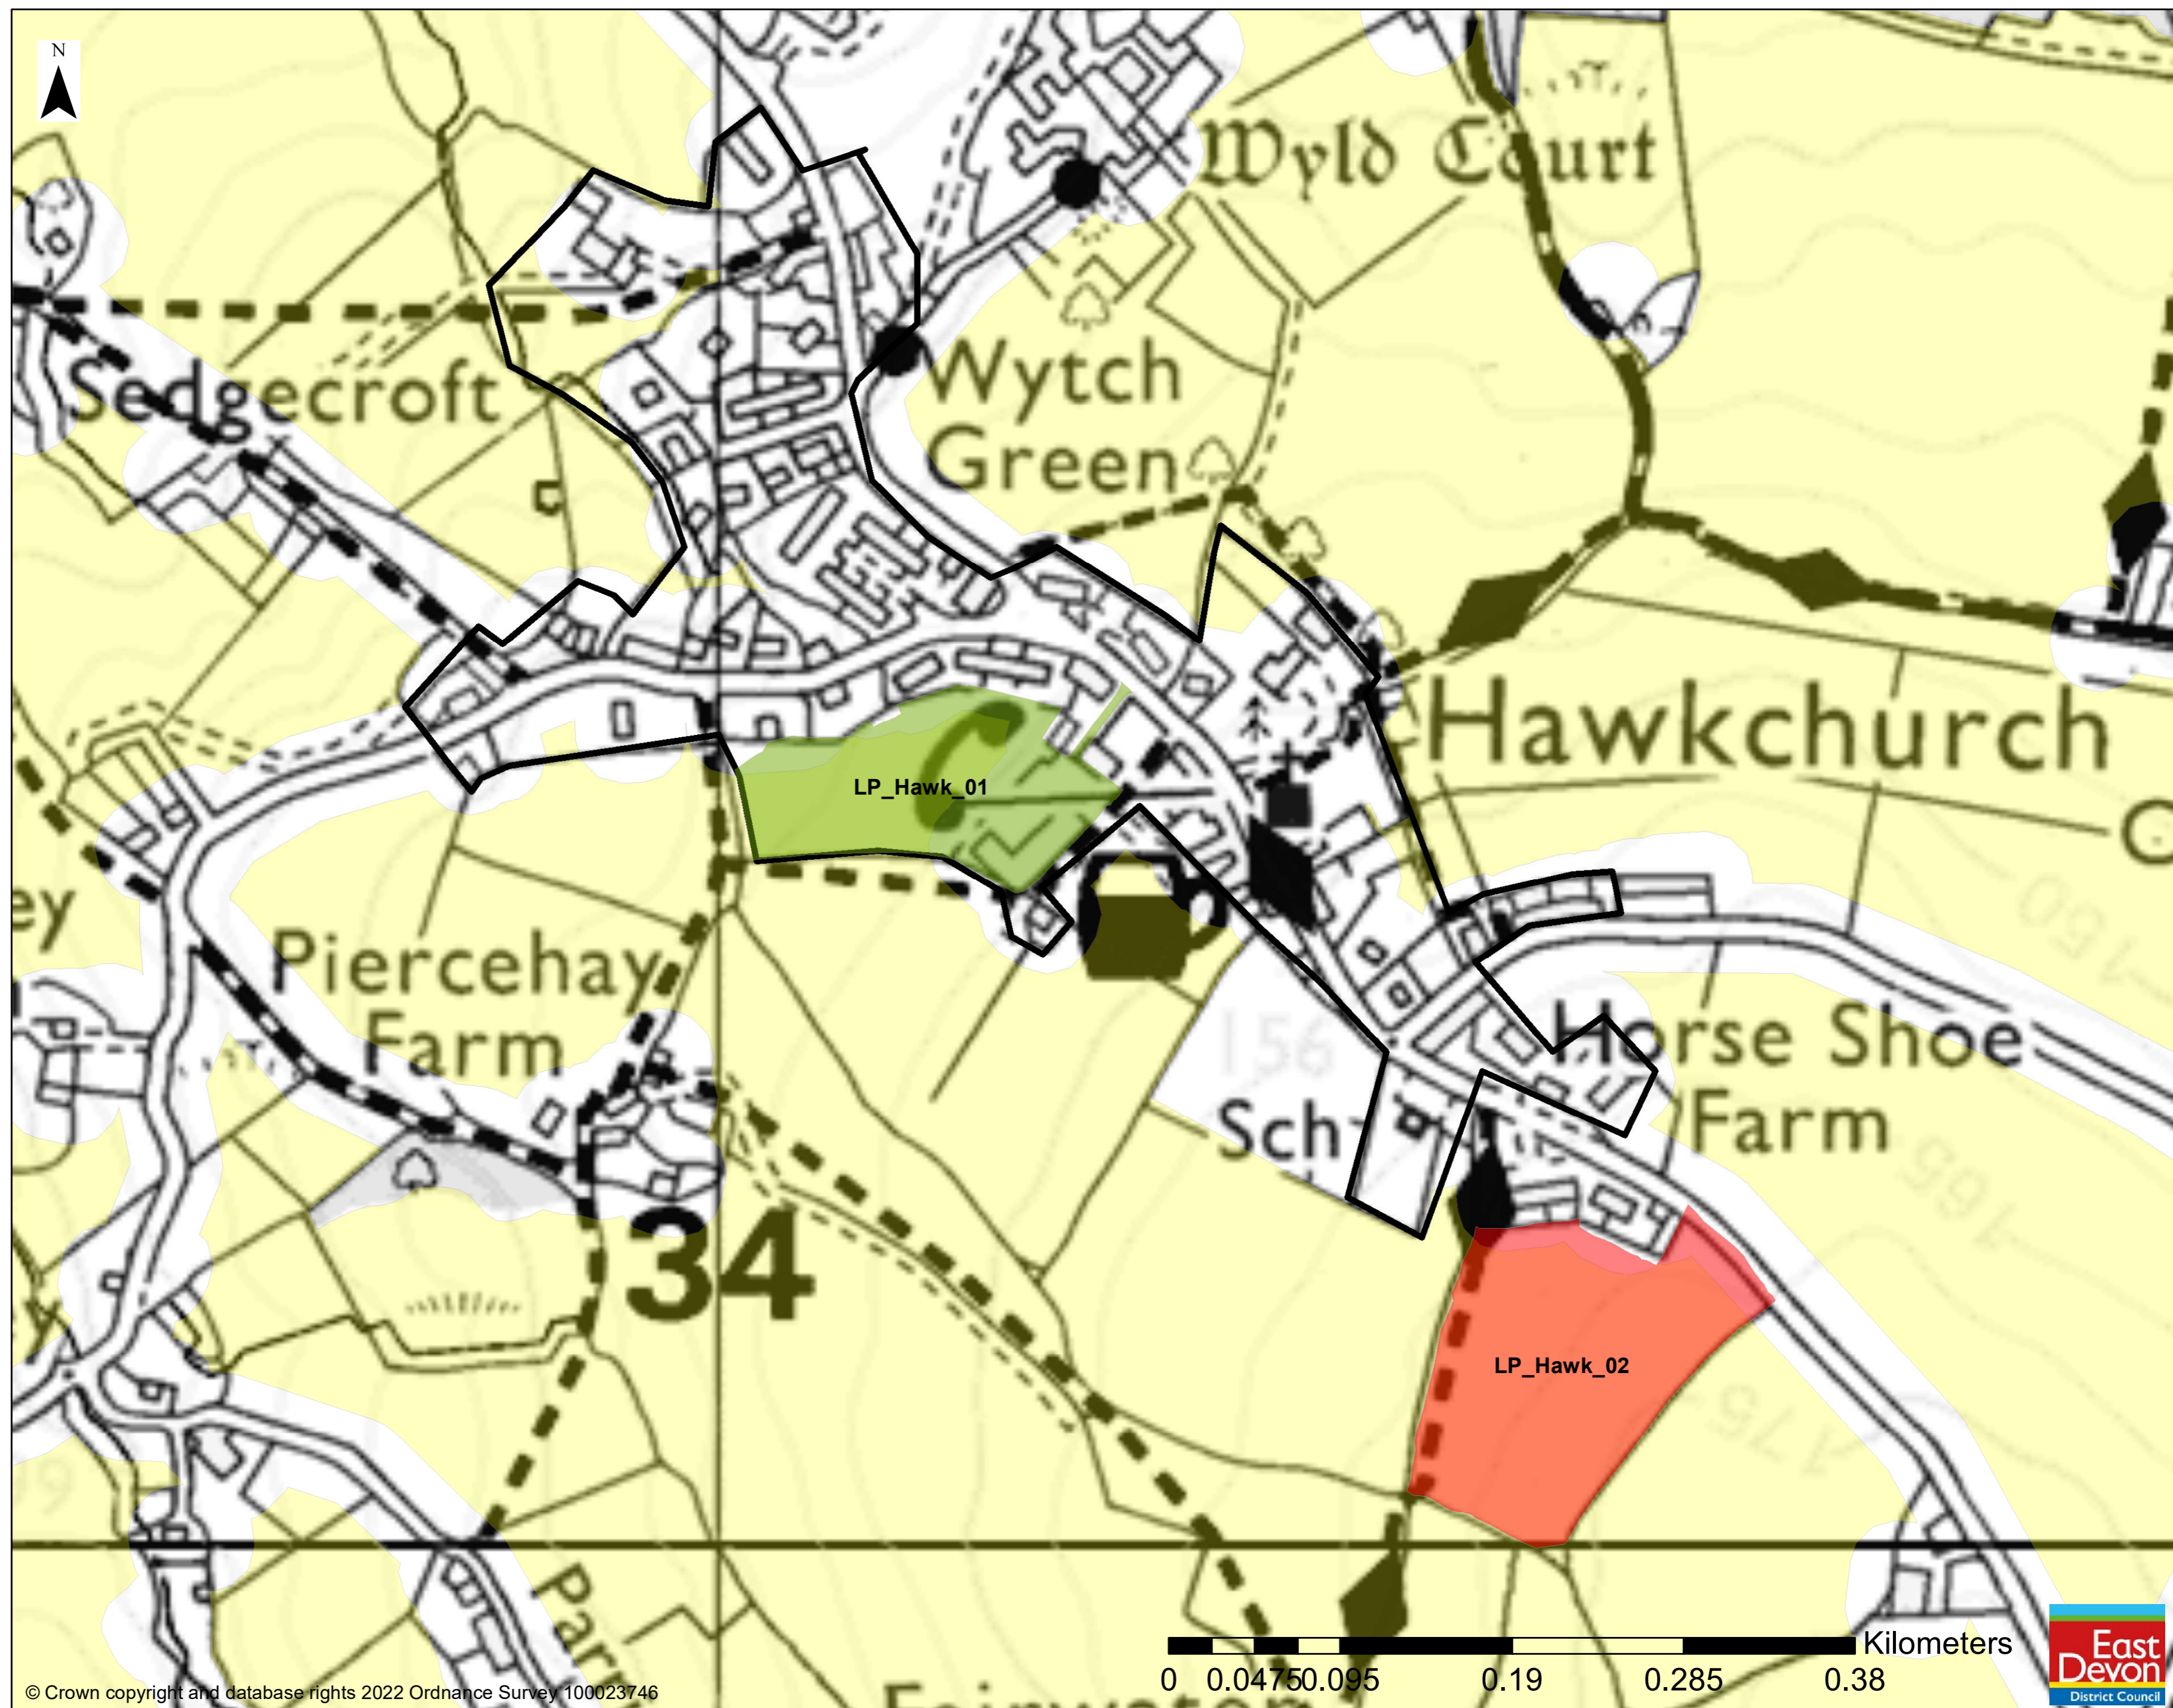

East Devon Local Plan 2020-2040 - Hawkchurch

Legend

Housing and Mixed Use Allocations

Preference

- Preferred
- Rejected

Settlement Boundaries

Areas considered suitable for solar energy

© Crown copyright and database rights 2022 Ordnance Survey 100023746

n.b. Items in the Legend that appear in regular type are for consultation; items in *italics* are for information only