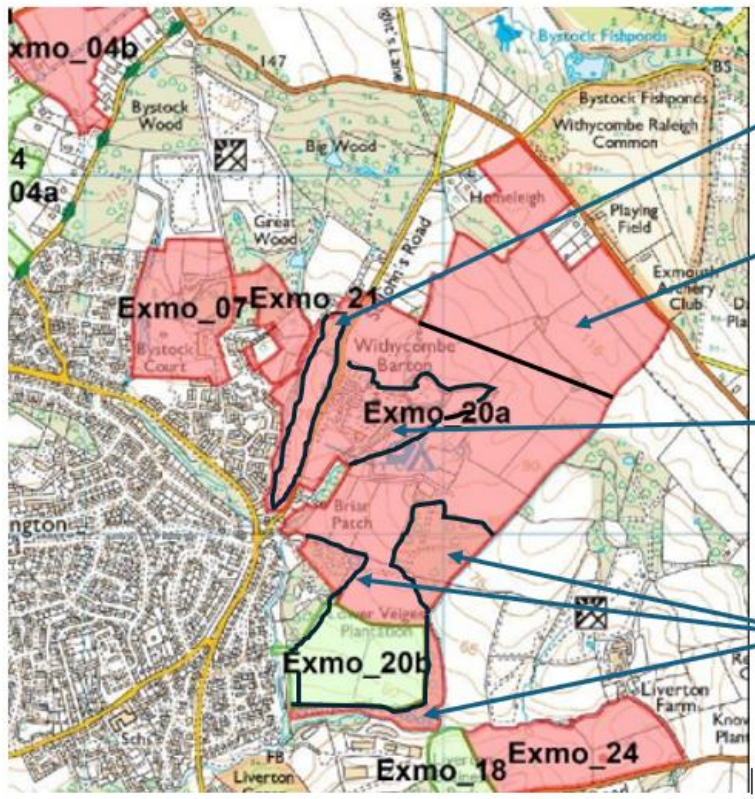

Inaccurate map

Priority Habitat Inventory:  
additional habitats

400m SSSI/SAC Buffer Zone,  
Statutory Impact Risk Zone (IRZ)

Private dwellings inc St John  
in the Wilderness Church and  
Ancient woodland in Priority  
Habitat Inventory

Priority Habitat Inventory: ancient  
and deciduous woodland