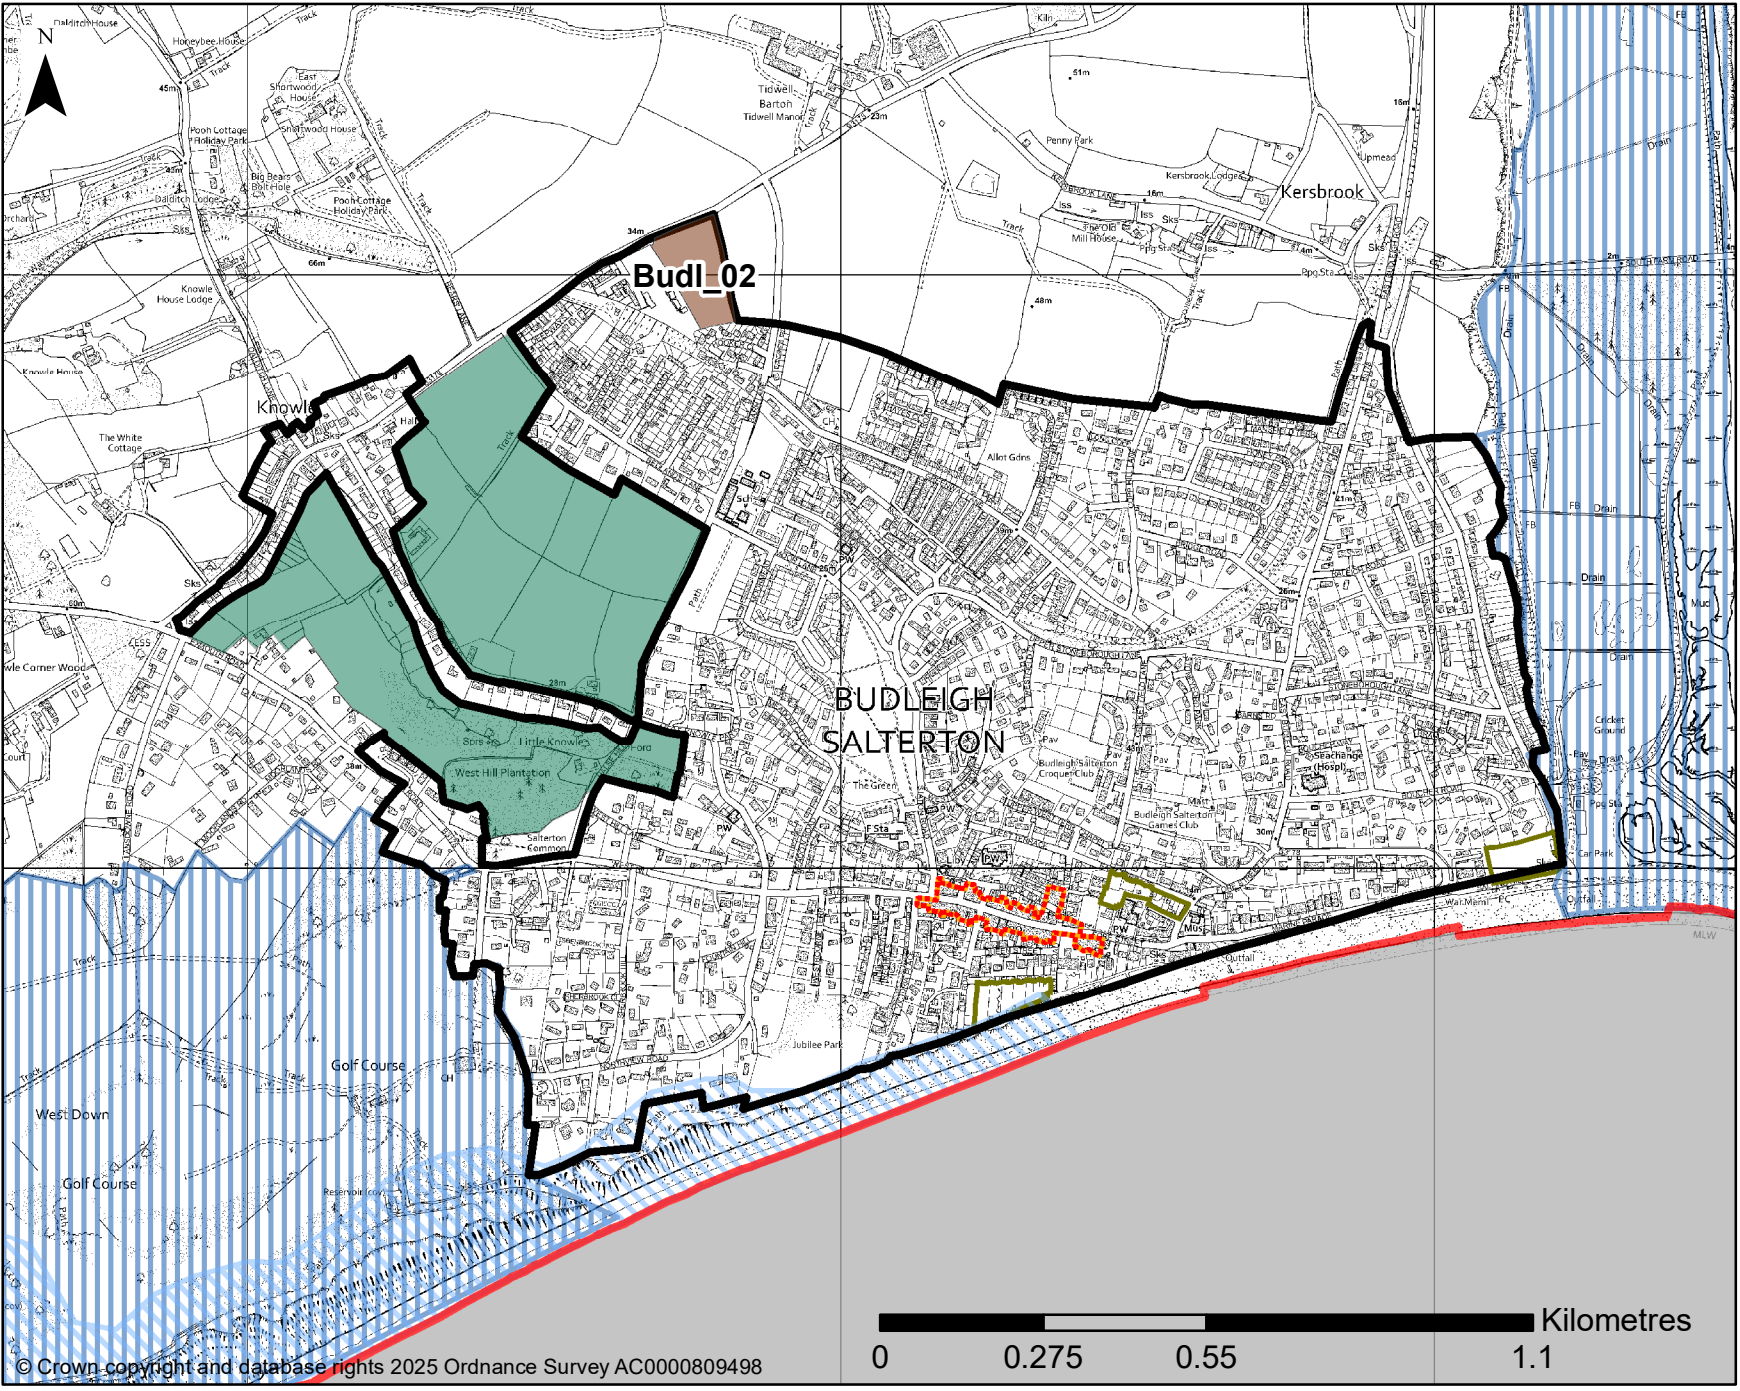

n.b. This inset map has been provided as an additional resource; the definitive version of the Policies Map is the interactive version which can be accessed here: <https://maps.strata.solutions/portal/apps/webappviewer/index.html?appid=8da794a146d94df680ee37c7589e9a1e>

Legend (key policy boundaries shown only)

Site Allocations (SD08)

Type

- Housing
- Settlement Boundaries (SP05)
- Coastal Change Management Areas (AR03)
- Town Centre Areas (SE07)
- Primary Shopping Areas (SE07)
- Coastal Preservation Areas (OL03)
- Green Wedges (OL05)
- Land of Local Amenity Importance (OL06)
- OUTSIDE EDDC BOUNDARY

© Crown copyright and database rights 2025 Ordnance Survey AC0000809498

East Devon Local Plan 2020-2042 (Reg 19 Consultation)
inset to Policies Map

Budleigh Salterton