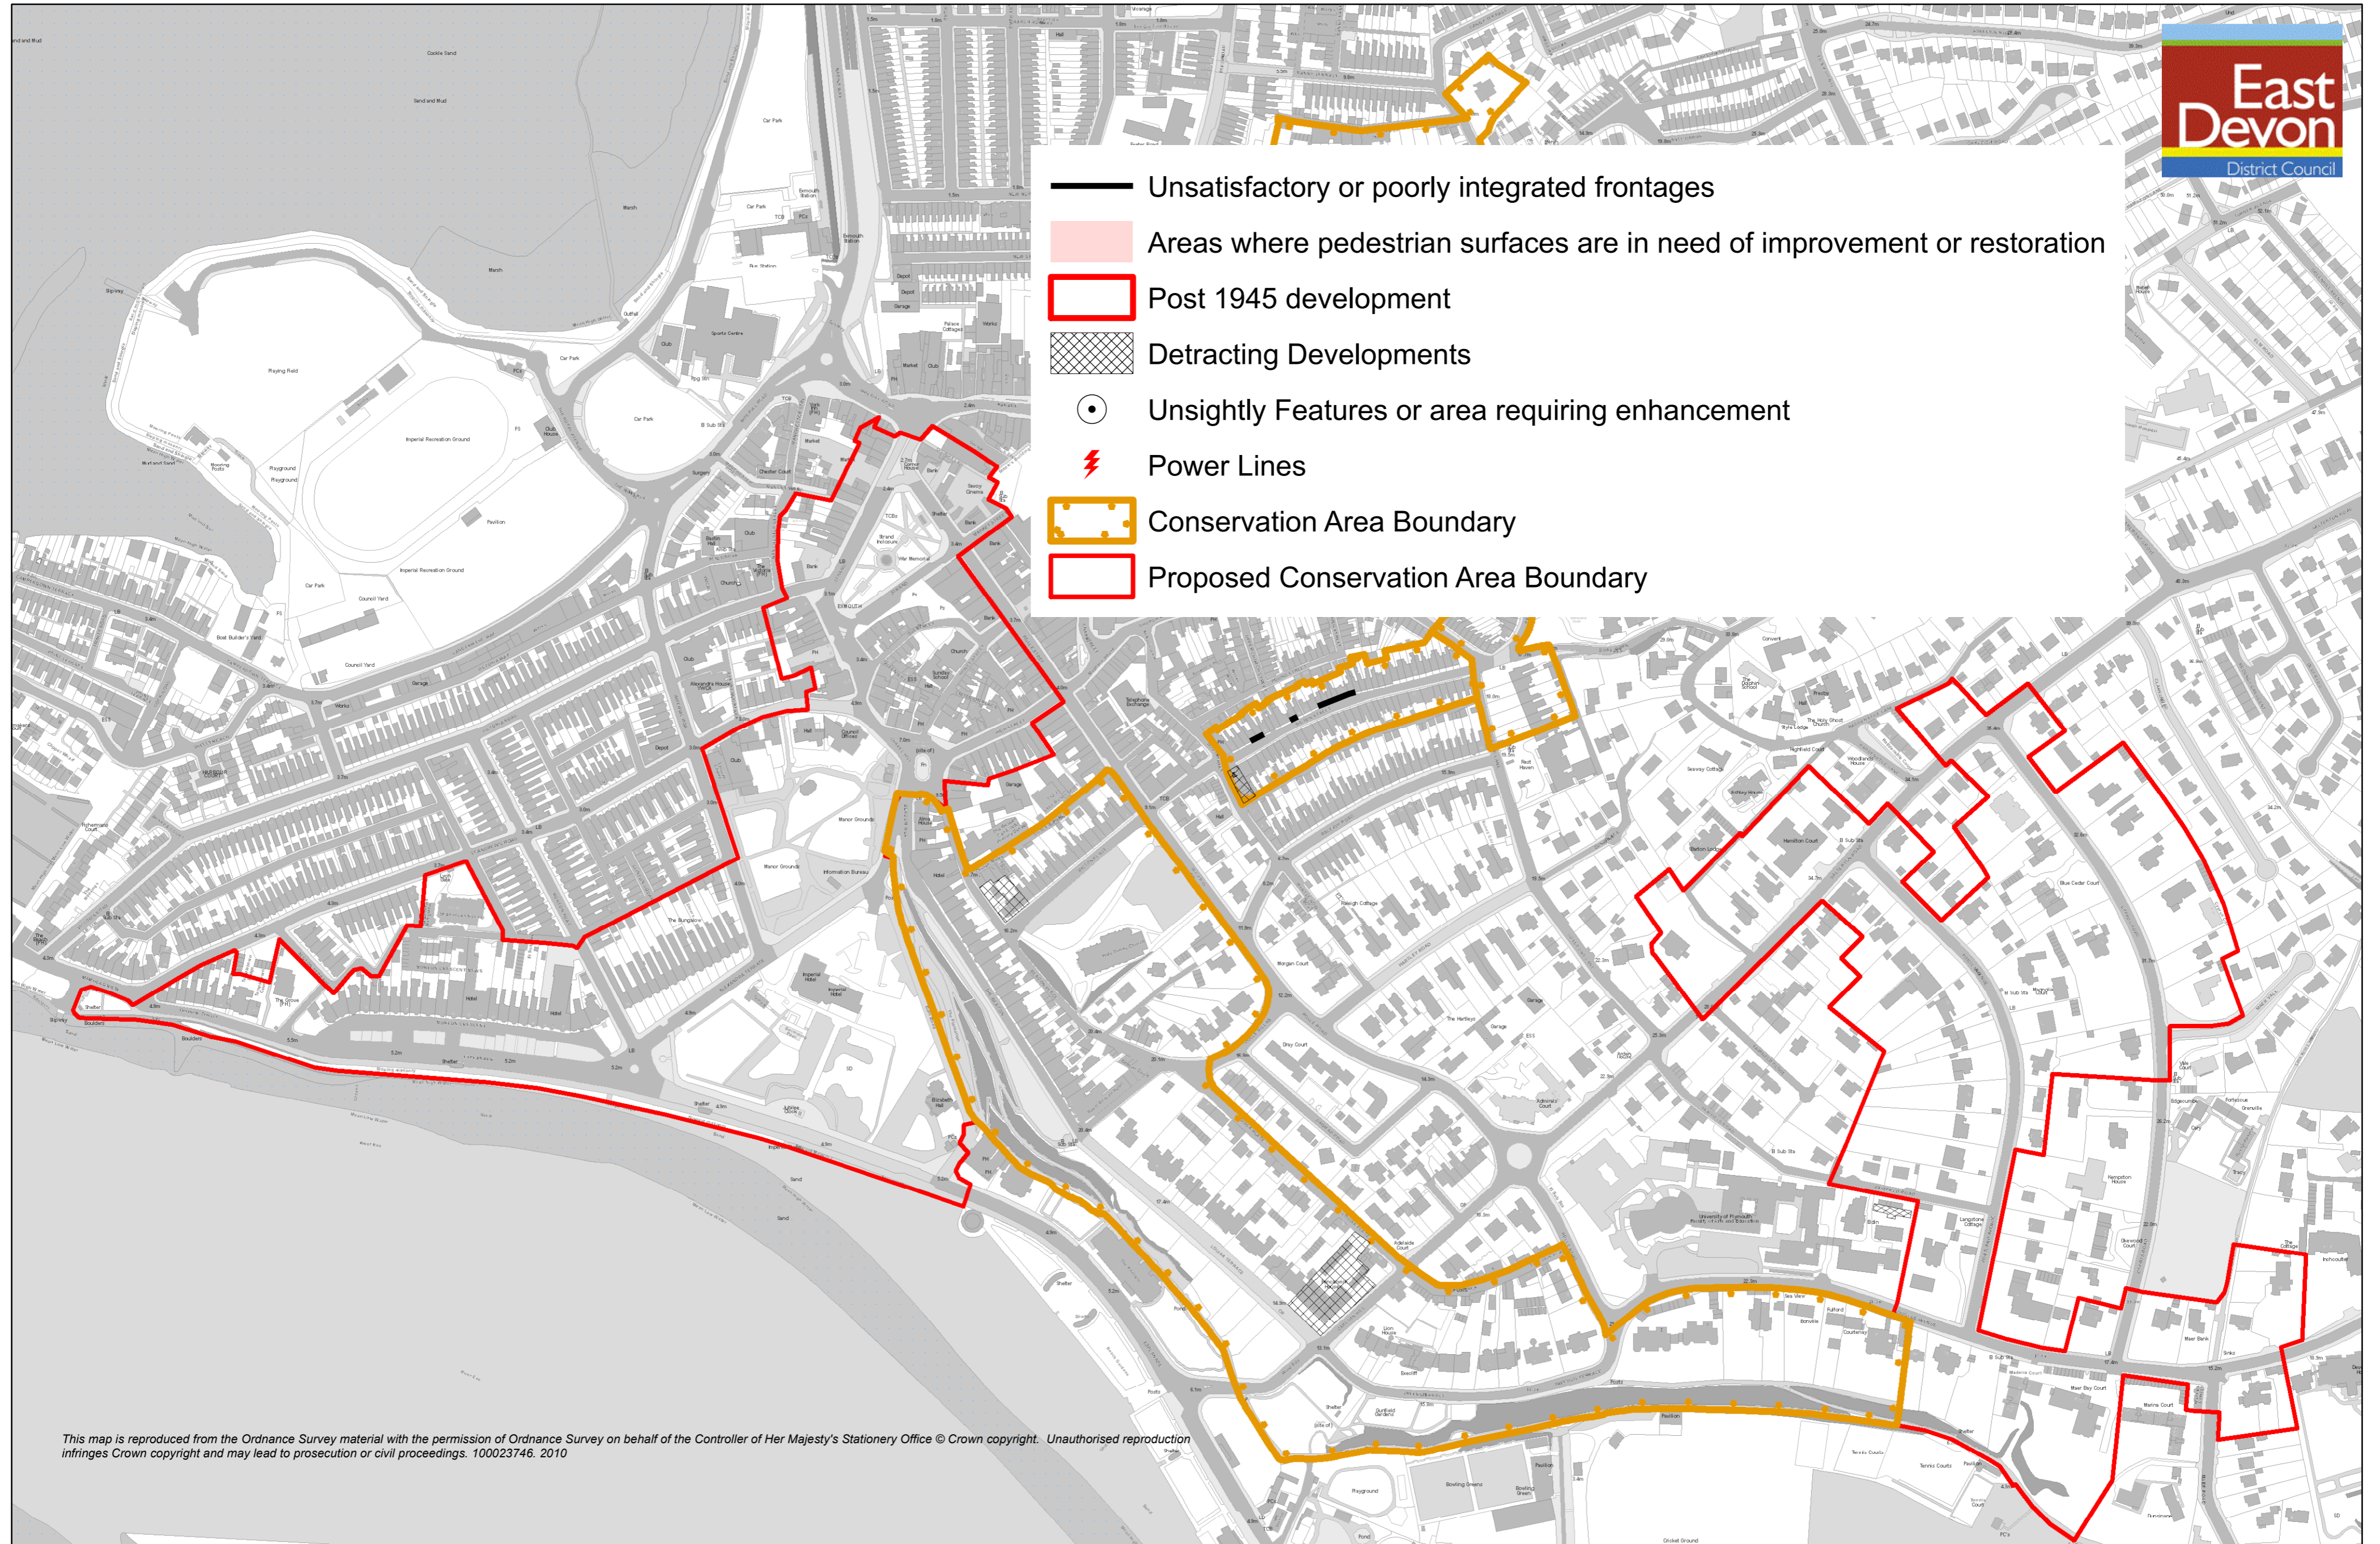

Map 3 Detracting Features - Louisa Terrace/The Beacon

This map is reproduced from the Ordnance Survey material with the permission of Ordnance Survey on behalf of the Controller of Her Majesty's Stationery Office © Crown copyright. Unauthorised reproduction infringes Crown copyright and may lead to prosecution or civil proceedings. 100023746, 2010