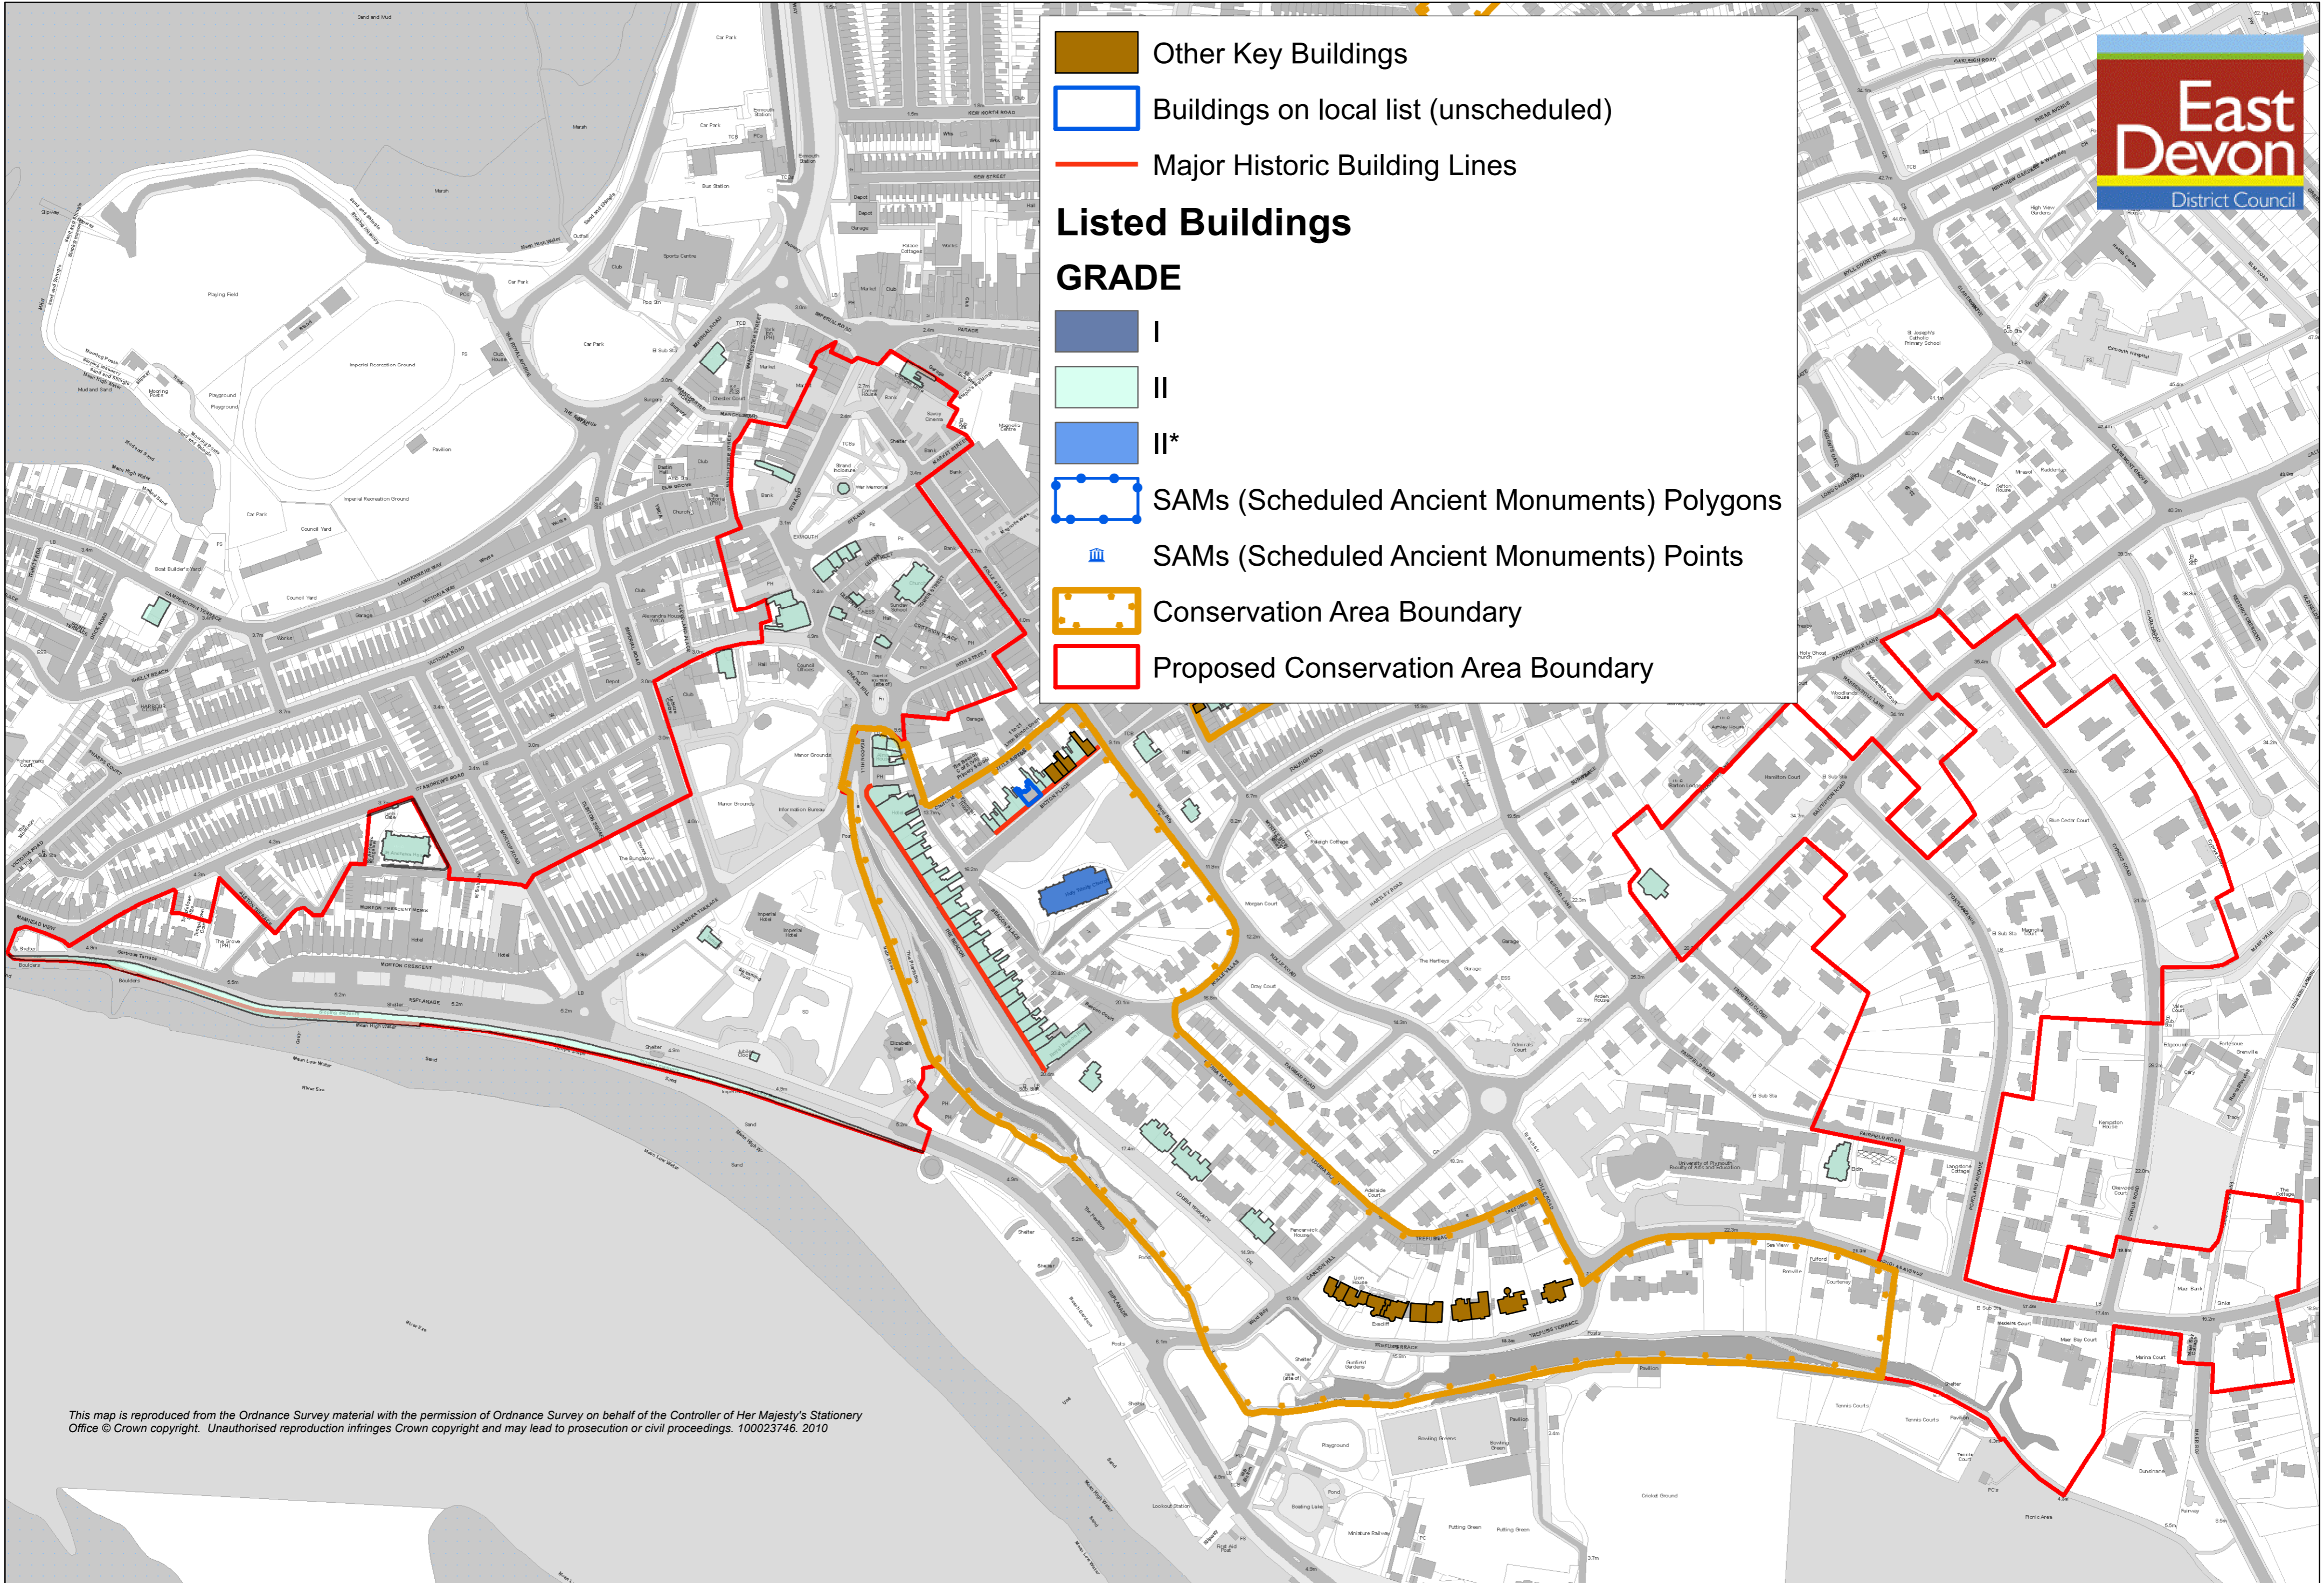

Map 1 Historic Building Character - Louisa Terrace, The Beacon

Other Key Buildings
 Buildings on local list (unscheduled)
 Major Historic Building Lines

Listed Buildings

GRADE

I
 II
 II*

SAMs (Scheduled Ancient Monuments) Polygons
 SAMs (Scheduled Ancient Monuments) Points

Conservation Area Boundary
 Proposed Conservation Area Boundary

This map is reproduced from the Ordnance Survey material with the permission of Ordnance Survey on behalf of the Controller of Her Majesty's Stationery Office © Crown copyright. Unauthorised reproduction infringes Crown copyright and may lead to prosecution or civil proceedings. 100023746. 2010