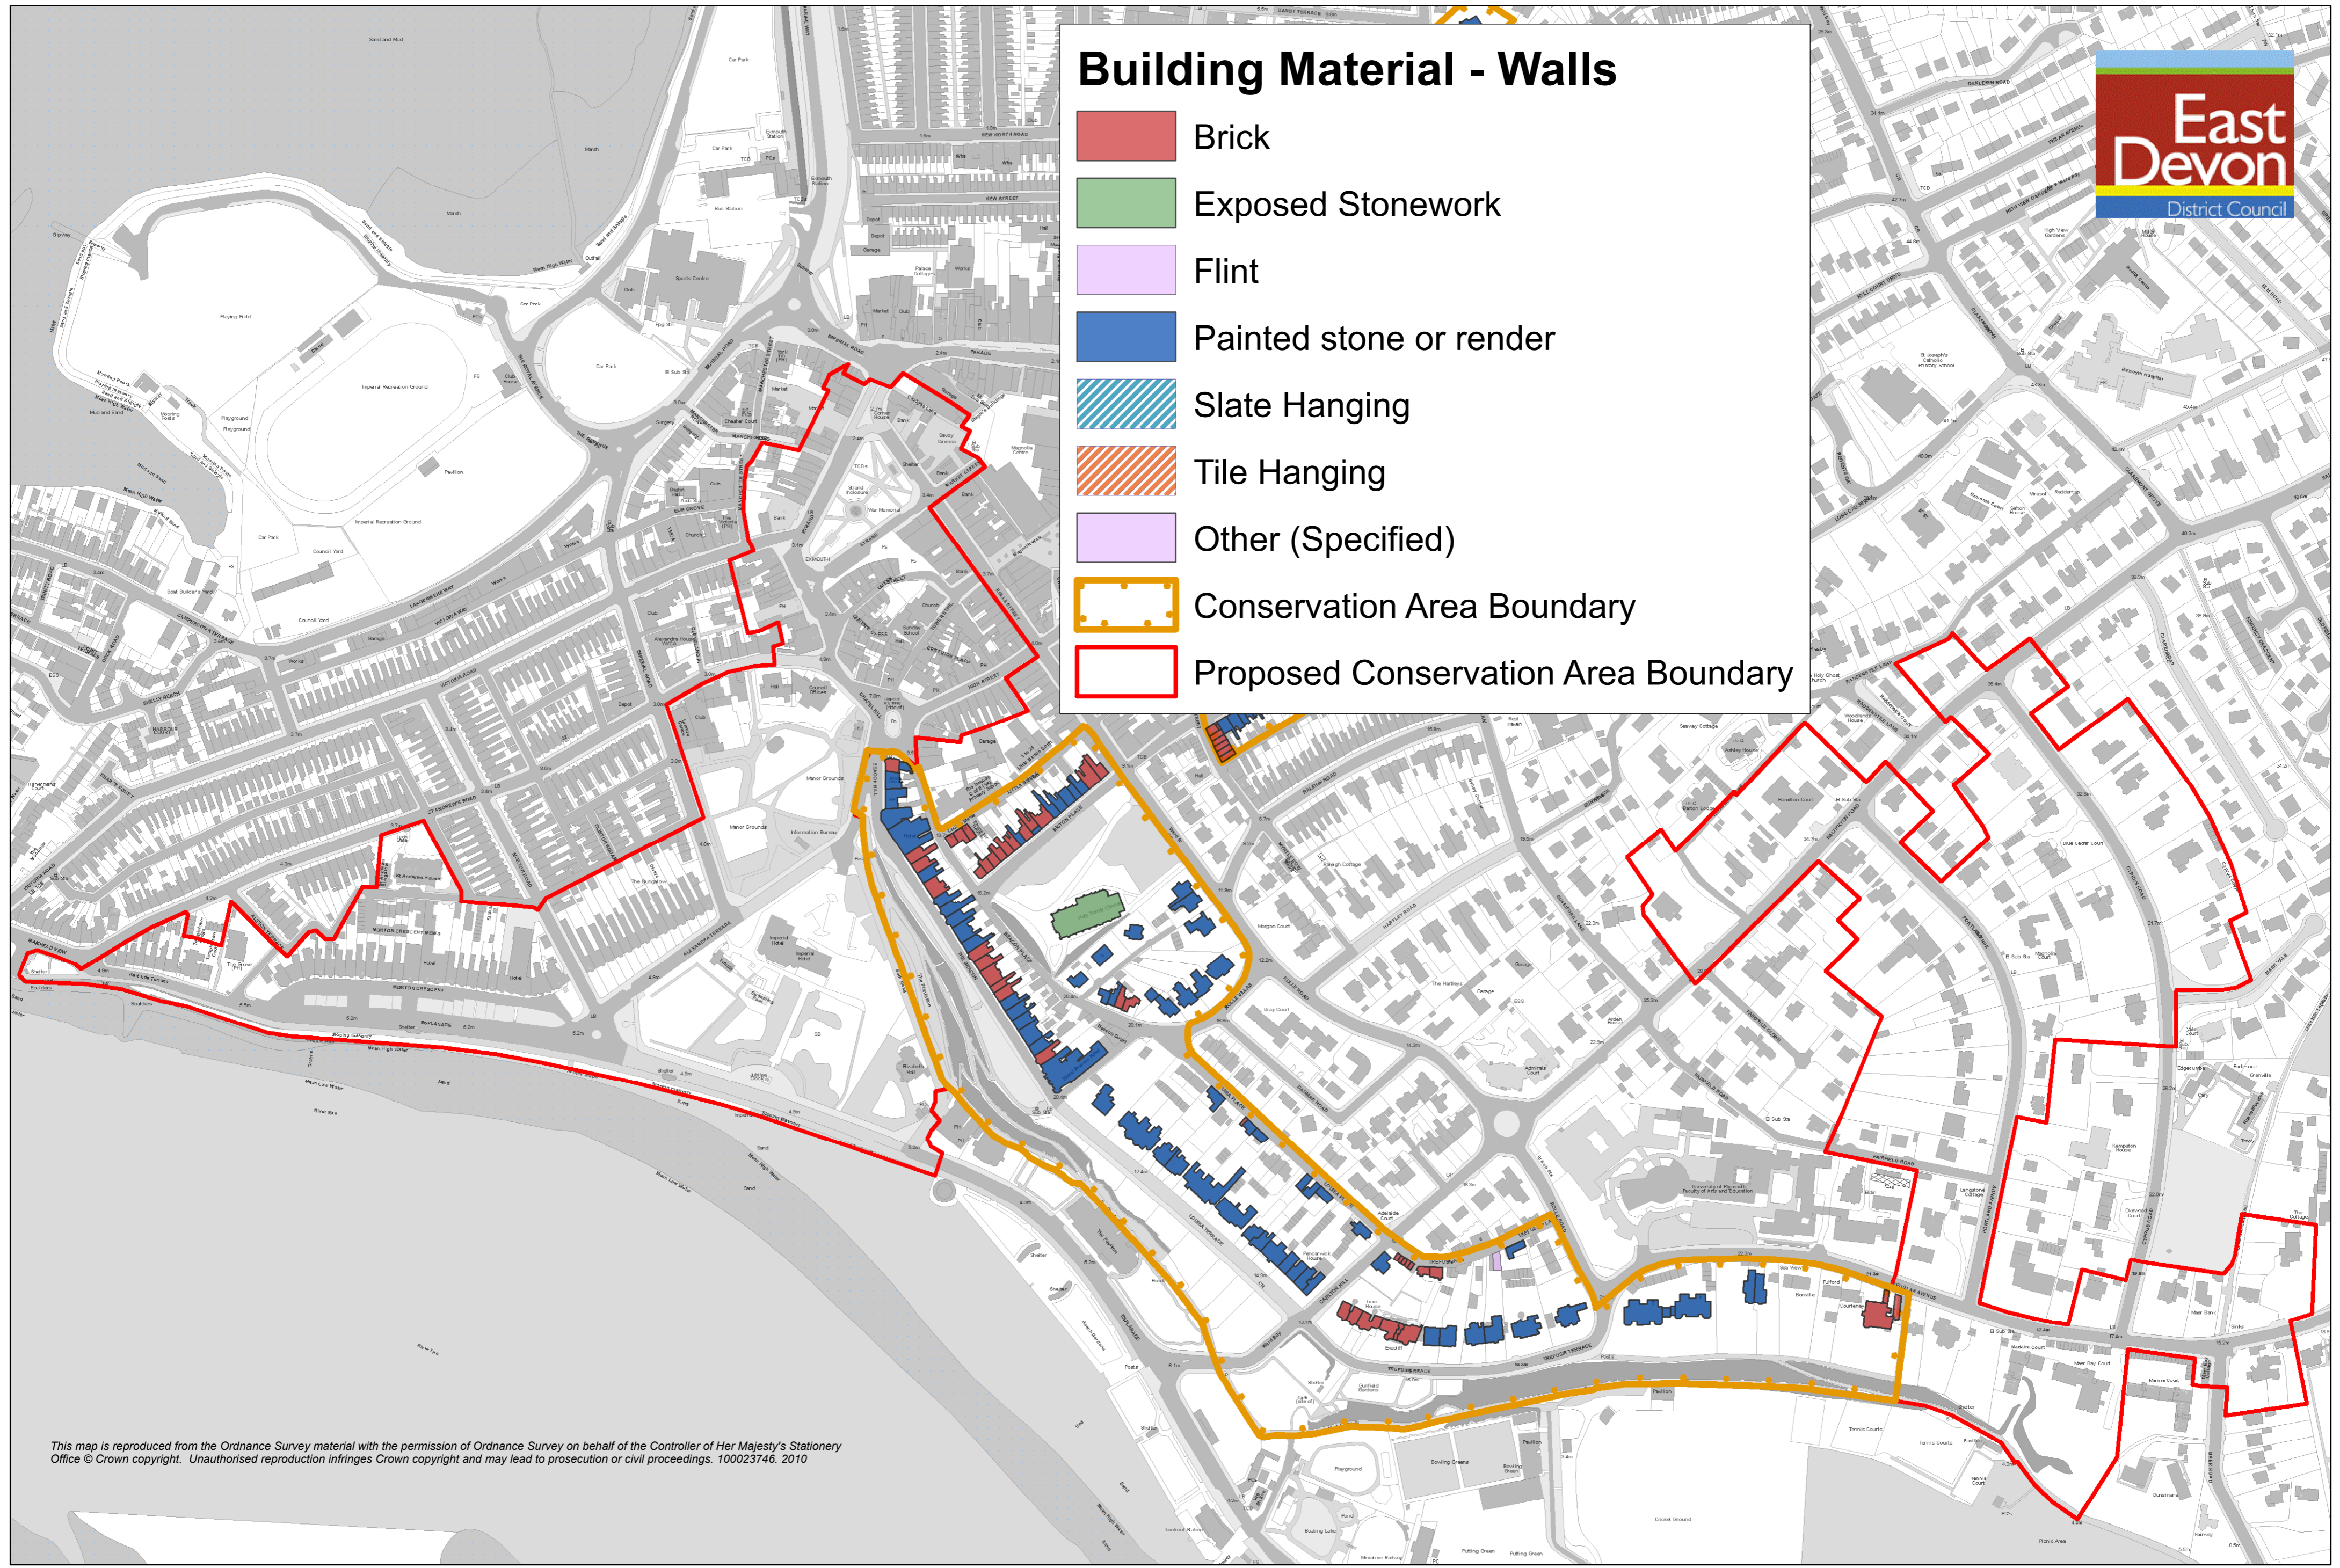

Map 5 Building Materials - Walls - Louisa Terrace/The Beacon

Building Material - Walls

- Brick
- Exposed Stonework
- Flint
- Painted stone or render
- Slate Hanging
- Tile Hanging
- Other (Specified)
- Conservation Area Boundary
- Proposed Conservation Area Boundary

This map is reproduced from the Ordnance Survey material with the permission of Ordnance Survey on behalf of the Controller of Her Majesty's Stationery Office © Crown copyright. Unauthorised reproduction infringes Crown copyright and may lead to prosecution or civil proceedings. 100023746. 2010