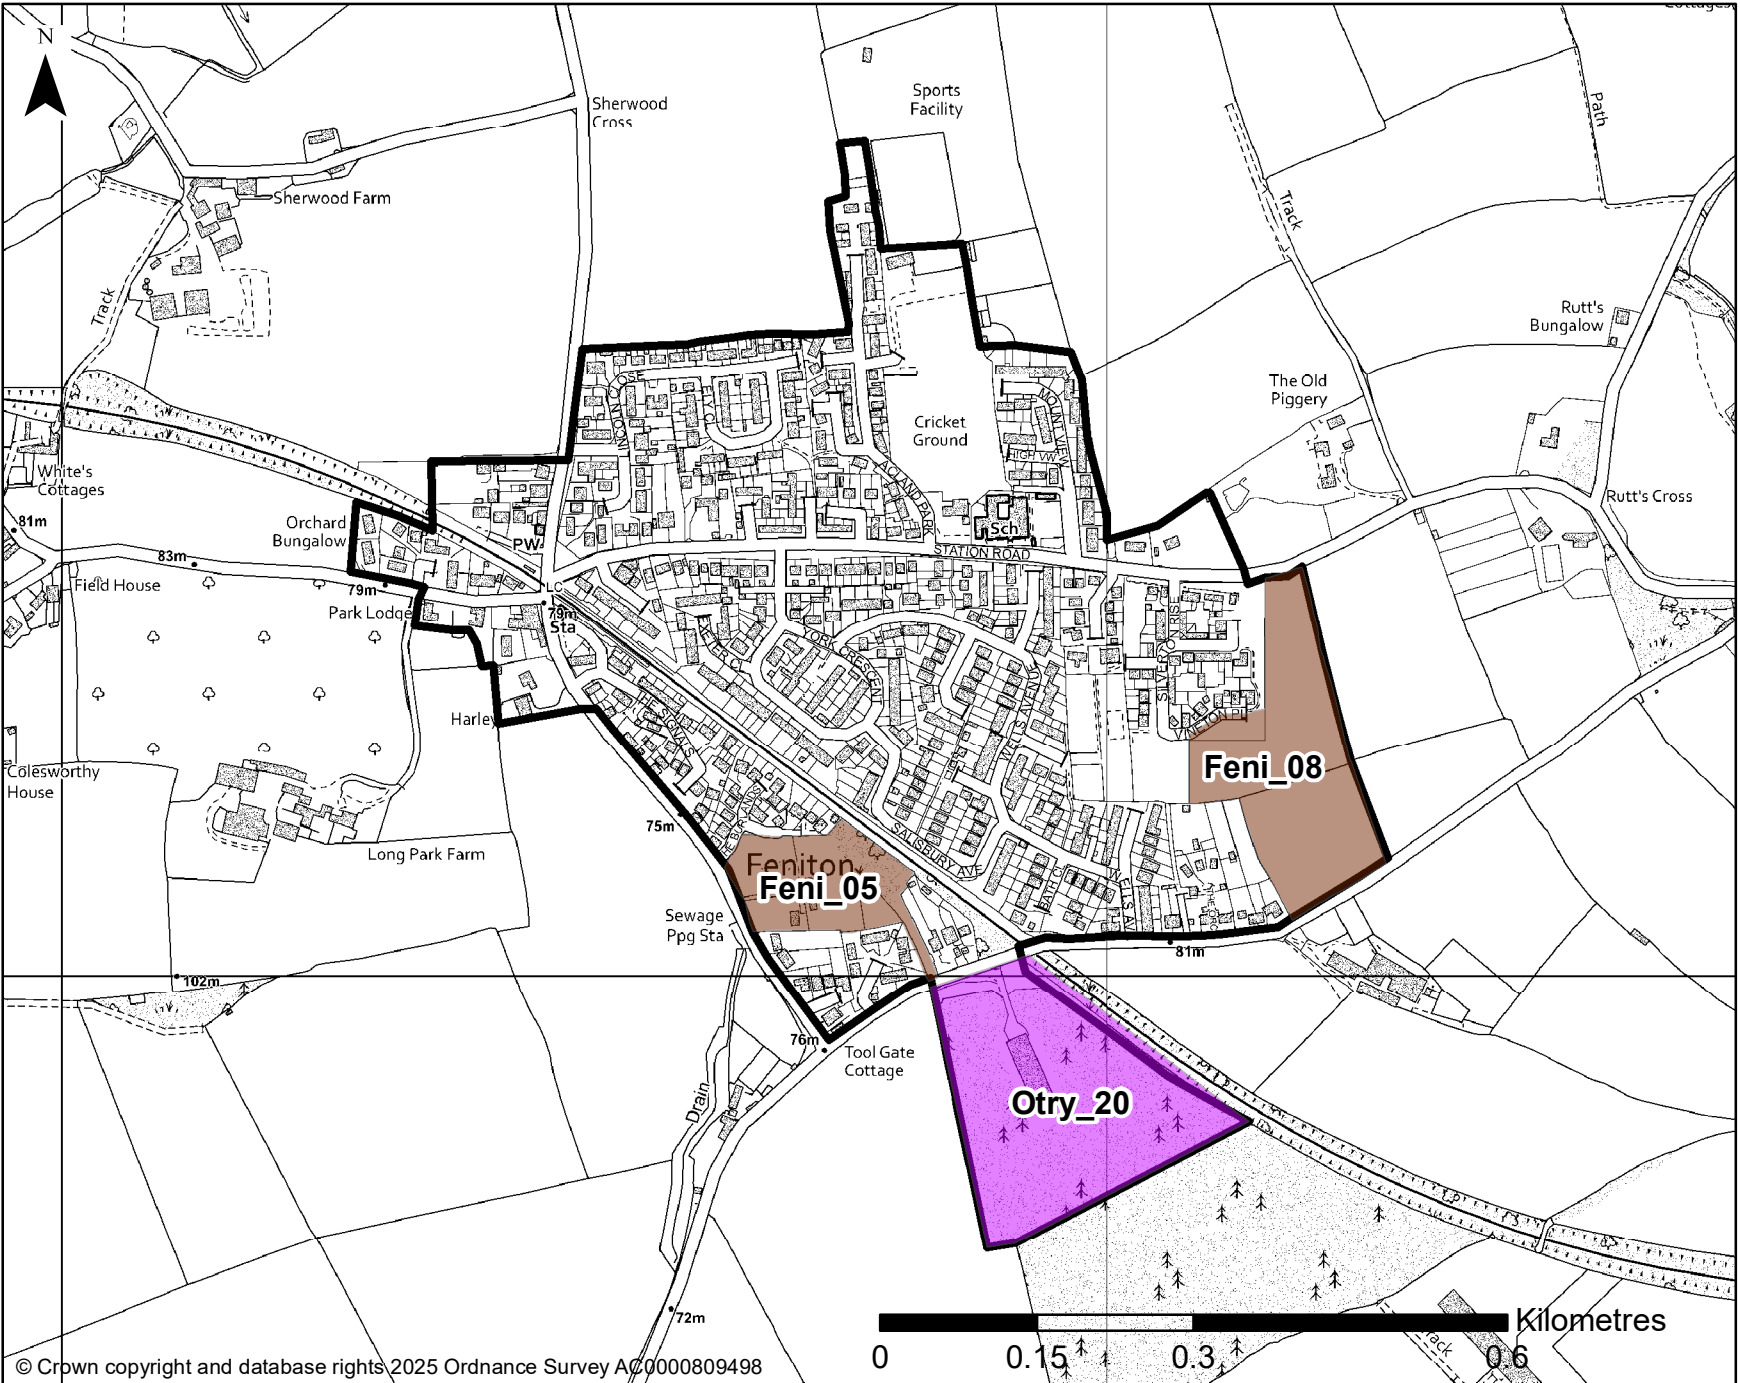

n.b. This inset map has been provided as an additional resource; the definitive version of the Policies Map is the interactive version which can be accessed here: <https://maps.strata.solutions/portal/apps/webappviewer/index.html?appid=8da794a146d94df680ee37c7589e9a1e>

Legend (key policy boundaries shown only)

Site Allocations (SD18)

Type

- Housing
- Employment
- Settlement Boundaries (SP05)

© Crown copyright and database rights 2025 Ordnance Survey A0000809498

East Devon Local Plan 2020-2042 (Reg 19 Consultation)

inset to Policies Map