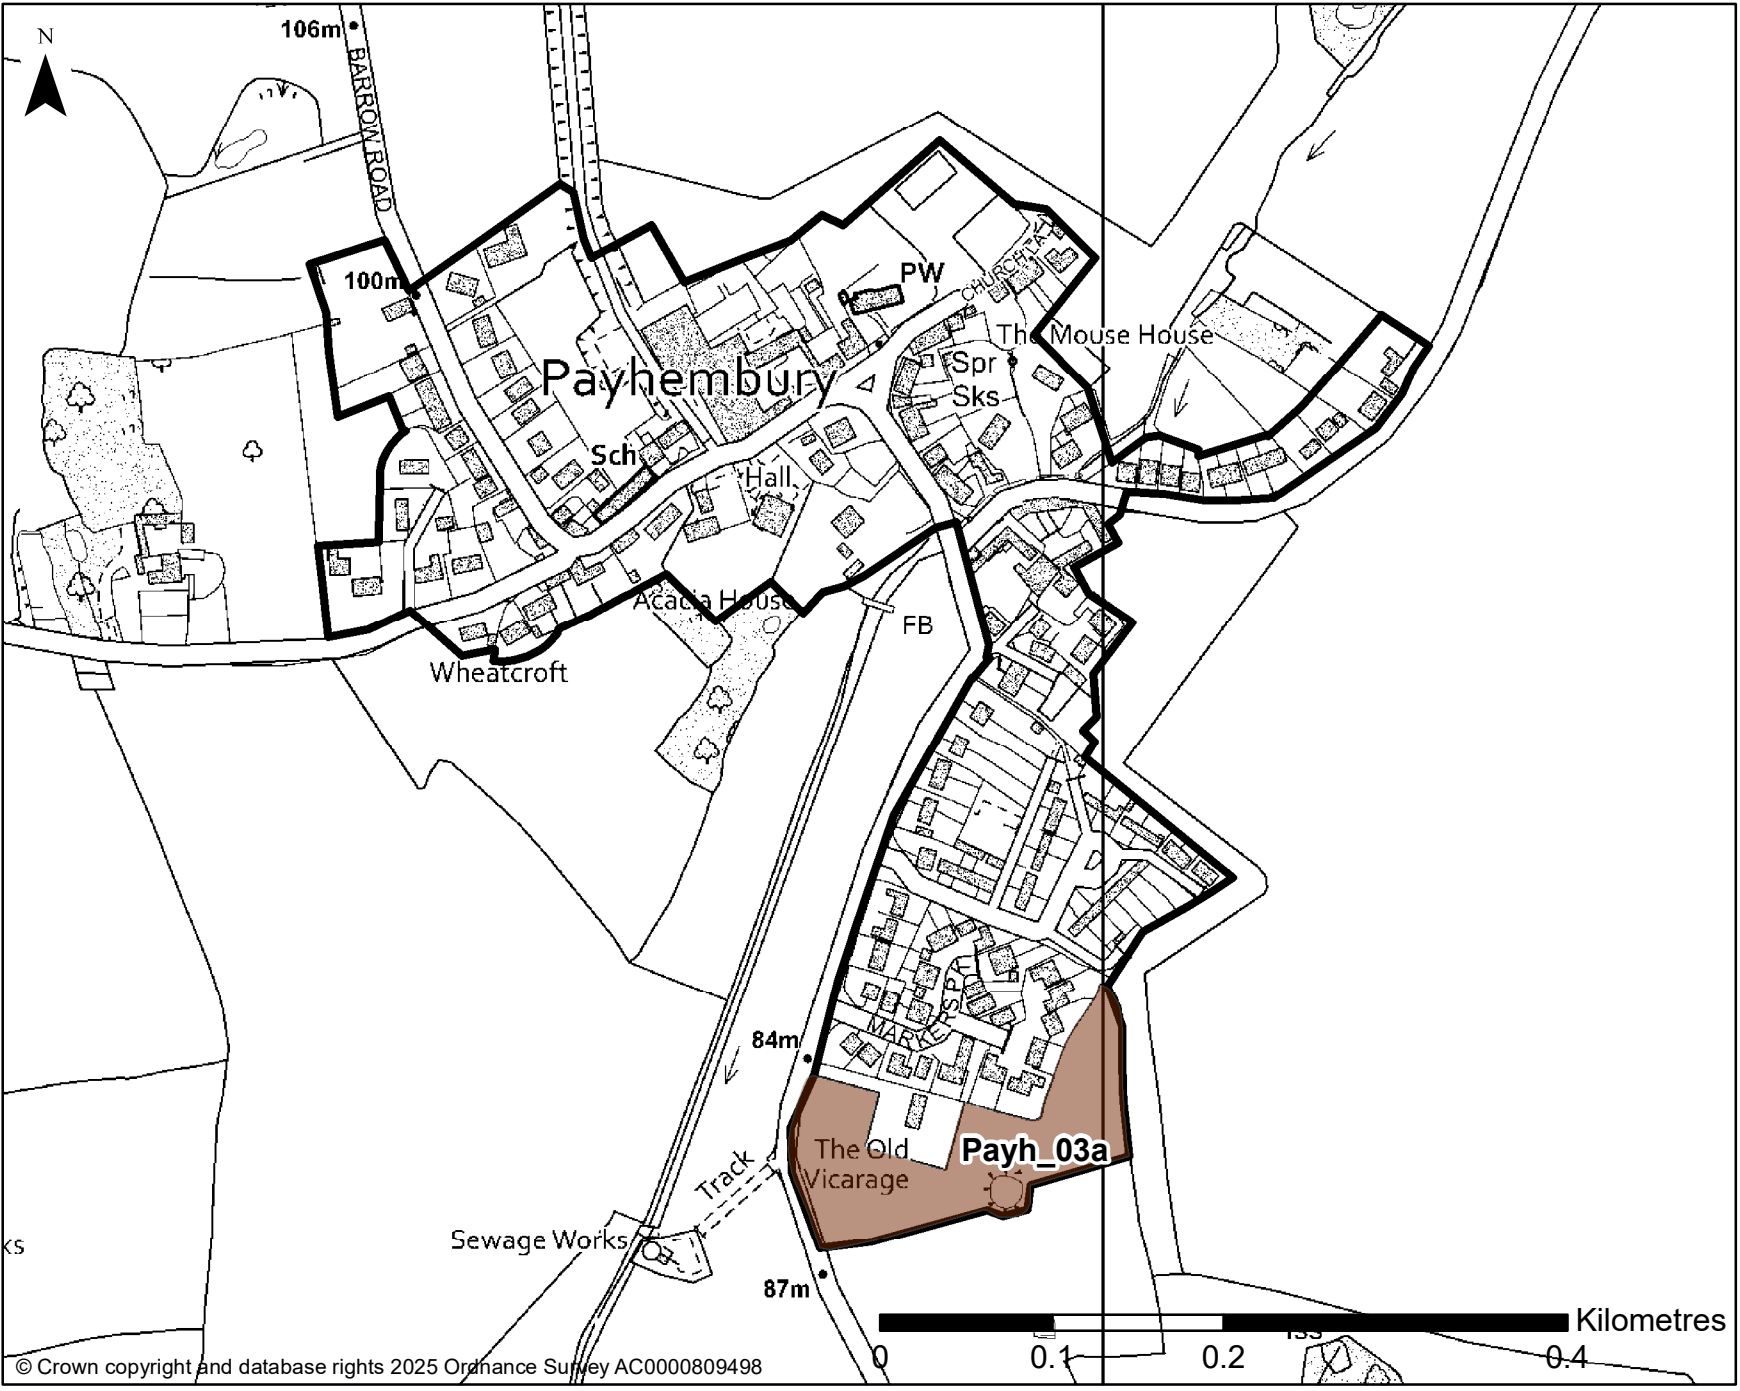

n.b. This inset map has been provided as an additional resource; the definitive version of the Policies Map is the interactive version which can be accessed here: <https://maps.strata.solutions/portal/apps/webappviewer/index.html?appid=8da794a146d94df680ee37c7589e9a1e>

Legend (key policy boundaries shown only)

Site Allocations (SD24)

Type

- Housing
- Settlement Boundaries (SP05)

East Devon Local Plan 2020-2042 (Reg 19 Consultation)
inset to Policies Map